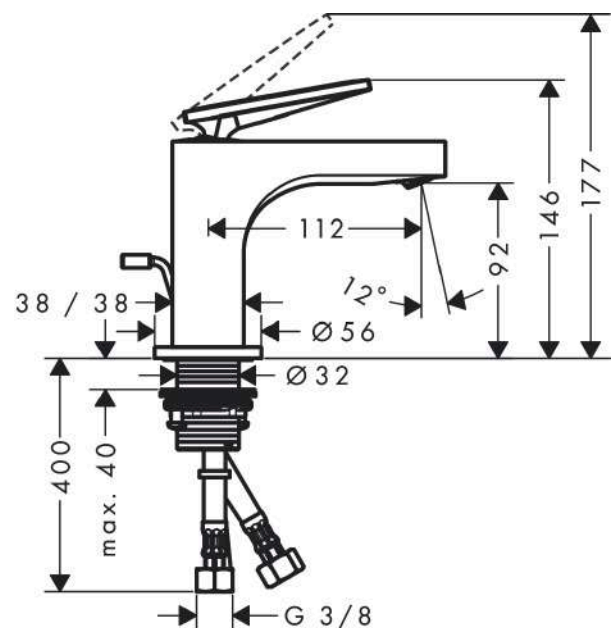

AXOR Citterio

Single lever basin mixer 90 with lever handle for hand wash basins with pop-up waste set

Finish: Polished Gold Optic Article Number: 39022990

product features

- consists of: single lever basin mixer, waste set
- ComfortZone 90
- projection: 112 mm
- spout height: 92 mm
- spray type: laminar spray
- swiveling spray former
- maximum flow rate at 3 bar: 5 l/min
- ceramic cartridge
- suitable for continuous flow water heaters
- pop-up waste set G 1¼
- connection type: G ¾ connections
- connection dimension: DN15

Technology

Product image

Scale drawing

AXOR Citterio

Single lever basin mixer 90 with lever handle for hand wash basins with pop-up waste set

Finish: Polished Gold Optic Article Number: 39022990

Flowchart