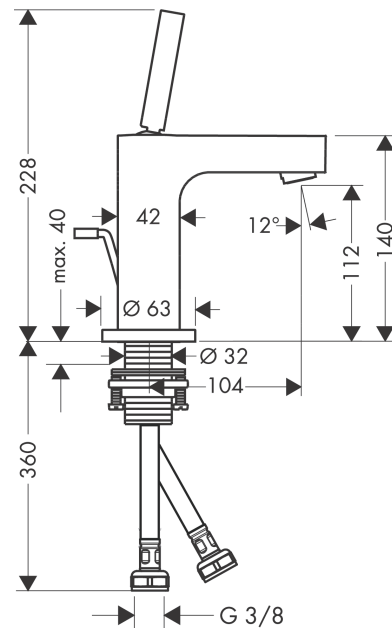

AXOR Citterio
Single lever basin mixer 110 with pin handle and pop-up waste set
 Finish: **Polished Gold Optic** Article Number: **39010990**

product features

- consists of: single lever basin mixer, waste set
- ComfortZone 110
- projection: 104 mm
- spout height: 112 mm
- spray type: normal spray
- maximum flow rate at 3 bar: 5 l/min
- ceramic cartridge
- suitable for continuous flow water heaters
- pop-up waste set G 1¼
- connection type: G ¾ connections
- connection dimension: DN15

Technology

Product image

Scale drawing

AXOR Citterio
Single lever basin mixer 110 with pin handle and pop-up waste set
 Finish: **Polished Gold Optic** Article Number: **39010990**

Flowchart