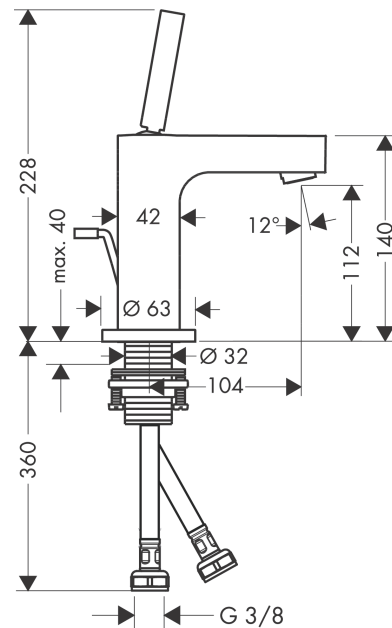

AXOR Citterio
Single lever basin mixer 110 with pin handle and pop-up waste set
 Finish: **Brushed Bronze** Article Number: **39010140**

product features

- consists of: single lever basin mixer, waste set
- ComfortZone 110
- projection: 104 mm
- spout height: 112 mm
- spray type: normal spray
- maximum flow rate at 3 bar: 5 l/min
- ceramic cartridge
- suitable for continuous flow water heaters
- pop-up waste set G 1¼
- connection type: G ¾ connections
- connection dimension: DN15

Technology

Product image

Scale drawing

AXOR Citterio
Single lever basin mixer 110 with pin handle and pop-up waste set
 Finish: **Brushed Bronze** Article Number: **39010140**

Flowchart