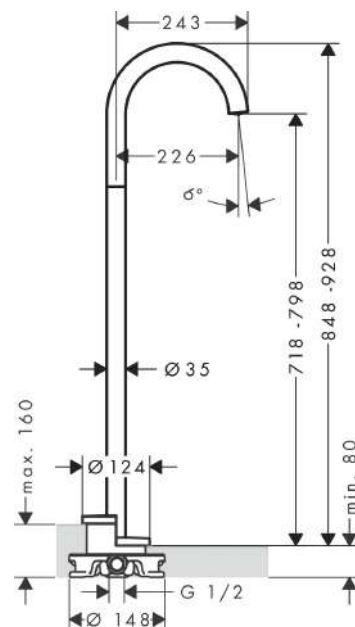

AXOR Uno
Bath spout curved floor-standing
 Surfaces: **Brushed Gold Optic** Article Number: **38412250**

product features

- 1 function
- connection type: basic set
- projection 226 mm
- free-standing installation
- maximum flow rate at 3 bar: 18 l/min
- spray type: normal spray

Technology

Product image

Scale drawing

AXOR Uno
Bath spout curved floor-standing
Surfaces: **Brushed Gold Optic** Article Number: **38412250**

Flowchart