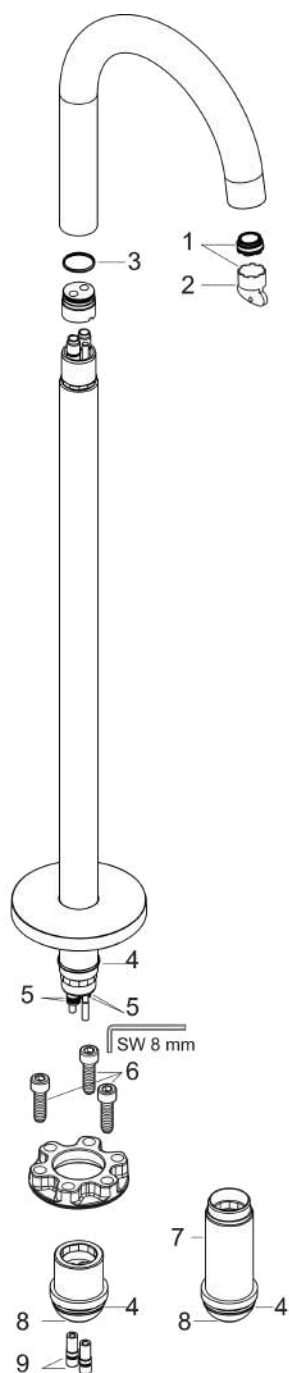

AXOR Uno
Bath spout curved floor-standing
 Surfaces: **Chrome** Article Number: **38412000**

product features

- 1 function
- connection type: basic set
- projection 226 mm
- free-standing installation
- maximum flow rate at 3 bar: 18 l/min
- spray type: normal spray

Technology

Product image

Scale drawing

AXOR Uno
Bath spout curved floor-standing
Surfaces: **Chrome** Article Number: **38412000**

Flowchart

AXOR Uno
Bath spout curved floor-standing
Surfaces: **Chrome** Article Number: **38412000**

Exploded Drawing

Year of production: >04/18

AXOR Uno
Bath spout curved floor-standing
 Surfaces: **Chrome** Article Number: **38412000**

Spare part list

Year of production: >04/18

Pos.		Article Number	Price	PU
1	aerator M24x1 D	93235000	€ 18,33	1
2	special tool	95290000	€ 8,45	1
3	O-ring 25x2	98389000	€ 3,21	1
4	O-ring 44x2,5	98162000	€ 5,24	1
5	O-ring 10x1,5	98123000	€ 3,21	1
6	hexagon socket screw M10x35	97670000	€ 13,92	1
7	extension set 60 mm	97686000	-	1
8	O-ring 29x3	98371000	€ 5,24	1
9	O-ring 7x2	98419000	€ 3,21	1