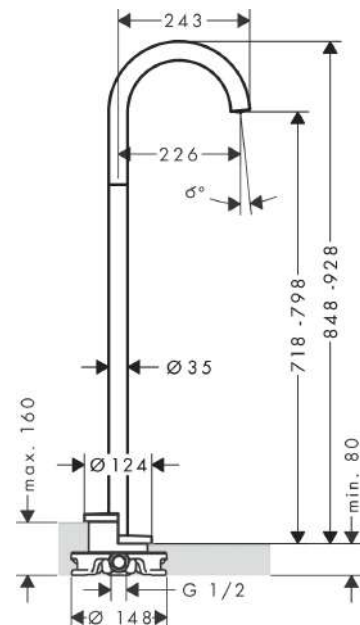

AXOR Uno
Bath spout curved floor-standing
 Surfaces: **Chrome** Article Number: **38412000**

product features

- 1 function
- connection type: basic set
- projection 226 mm
- free-standing installation
- maximum flow rate at 3 bar: 18 l/min
- spray type: normal spray

Technology

Product image

Scale drawing

AXOR Uno
Bath spout curved floor-standing
Surfaces: **Chrome** Article Number: **38412000**

Flowchart

AXOR Uno
Bath spout curved floor-standing
Surfaces: **Chrome** Article Number: **38412000**

Exploded Drawing

Year of production: >04/18

AXOR Uno
Bath spout curved floor-standing
 Surfaces: **Chrome** Article Number: **38412000**

Spare part list

Year of production: >04/18

Pos.		Article Number	Price	PU
1	aerator M24x1 D	93235000	€ 18,33	1
2	special tool	95290000	€ 8,45	1
3	O-ring 25x2	98389000	€ 3,21	1
4	O-ring 44x2,5	98162000	€ 5,24	1
5	O-ring 10x1,5	98123000	€ 3,21	1
6	hexagon socket screw M10x35	97670000	€ 13,92	1
7	extension set 60 mm	97686000	-	1
8	O-ring 29x3	98371000	€ 5,24	1
9	O-ring 7x2	98419000	€ 3,21	1