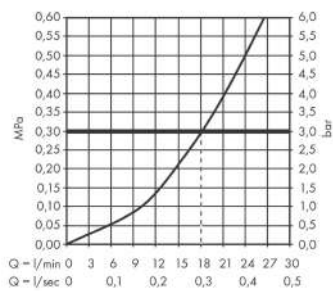

AXOR Uno
Bath spout curved floor-standing
Surfaces: **Chrome** Article Number: **38412000**

Flowchart