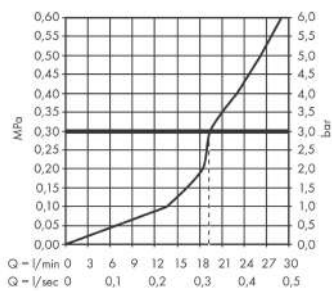

AXOR Uno

Bath spout curved

Surfaces: **Brushed Brass** Article Number: **38411950**

product features

- 1 function
- with escutcheon
- projection 178 mm
- wall-mounted
- maximum flow rate at 3 bar: 19 l/min
- connection dimension: DN20
- spray type: normal spray

Technology

Product image

Scale drawing

AXOR Uno
Bath spout curved
 Surfaces: **Brushed Brass** Article Number: **38411950**

Flowchart

The consumption was measured in combination with the appropriate fittings (thermosta/mixer/ in-wall valve) to reflect actual application in practice.