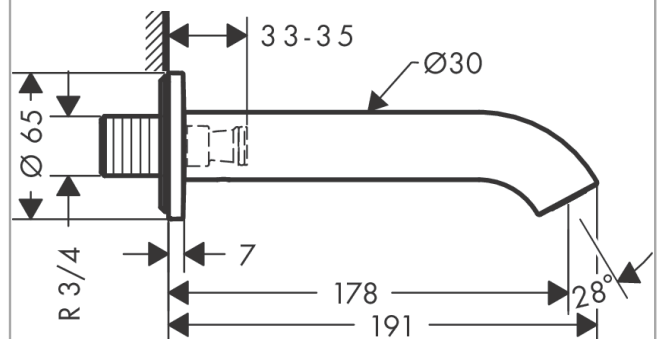

AXOR Uno

Bath spout curved

Surfaces: **Brushed Brass** Article Number: **38411950**

product features

- 1 function
- with escutcheon
- projection 178 mm
- wall-mounted
- maximum flow rate at 3 bar: 19 l/min
- connection dimension: DN20
- spray type: normal spray

Technology

Product image

Scale drawing

AXOR Uno
Bath spout curved
 Surfaces: **Brushed Brass** Article Number: **38411950**

Flowchart

The consumption was measured in combination with the appropriate fittings (thermosta/mixer/ in-wall valve) to reflect actual application in practice.