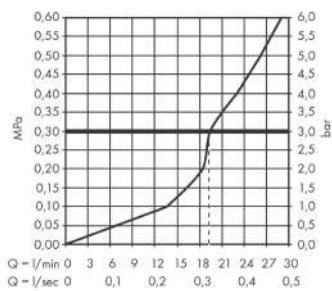

#### Product image

## Flowchart

The consumption was measured in combination with the appropriate fittings (thermosta/mixer/ in-wall valve) to reflect actual application in practice.