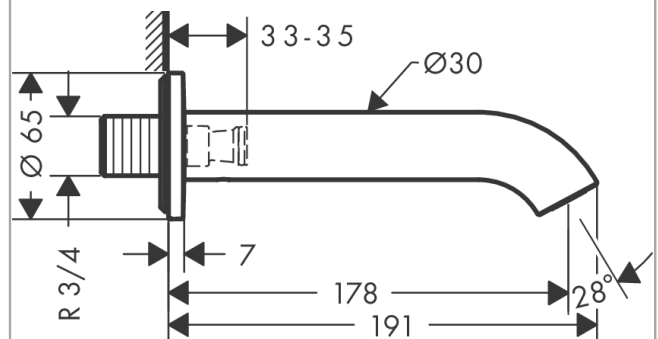

### Bath spout curved

Surfaces: **Stainless Steel Optic** Article Number: **38411800**

#### product features

- 1 function
- with escutcheon
- projection 178 mm
- wall-mounted
- maximum flow rate at 3 bar: 19 l/min
- connection dimension: DN20
- spray type: normal spray

#### Scale drawing

**AXOR Uno**  
**Bath spout curved**  
 Surfaces: **Stainless Steel Optic**    Article Number: **38411800**