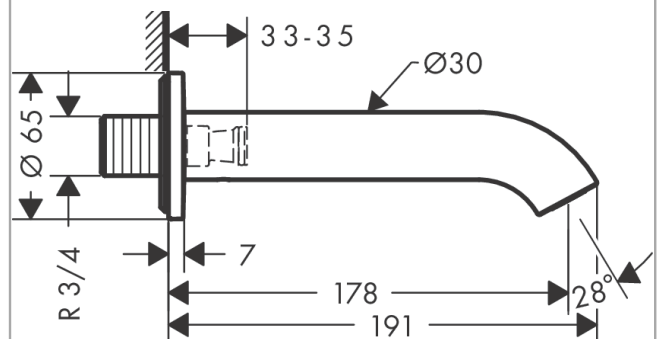

AXOR Uno

Bath spout curved

Surfaces: **Brushed Red Gold** Article Number: **38411310**

product features

- 1 function
- with escutcheon
- projection 178 mm
- wall-mounted
- maximum flow rate at 3 bar: 19 l/min
- connection dimension: DN20
- spray type: normal spray

Technology

Product image

Scale drawing

AXOR Uno
Bath spout curved
 Surfaces: **Brushed Red Gold** Article Number: **38411310**

Flowchart

The consumption was measured in combination with the appropriate fittings (thermosta/mixer/ in-wall valve) to reflect actual application in practice.