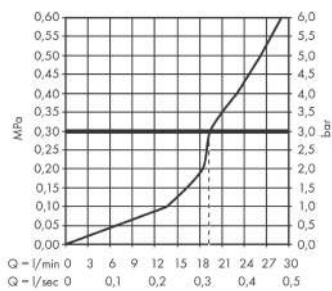

AXOR Uno

Bath spout curved

Surfaces: **Brushed Red Gold** Article Number: **38411310**

product features

- 1 function
- with escutcheon
- projection 178 mm
- wall-mounted
- maximum flow rate at 3 bar: 19 l/min
- connection dimension: DN20
- spray type: normal spray

Technology

Product image

Scale drawing

AXOR Uno
Bath spout curved
 Surfaces: **Brushed Red Gold** Article Number: **38411310**

Flowchart

The consumption was measured in combination with the appropriate fittings (thermosta/mixer/ in-wall valve) to reflect actual application in practice.