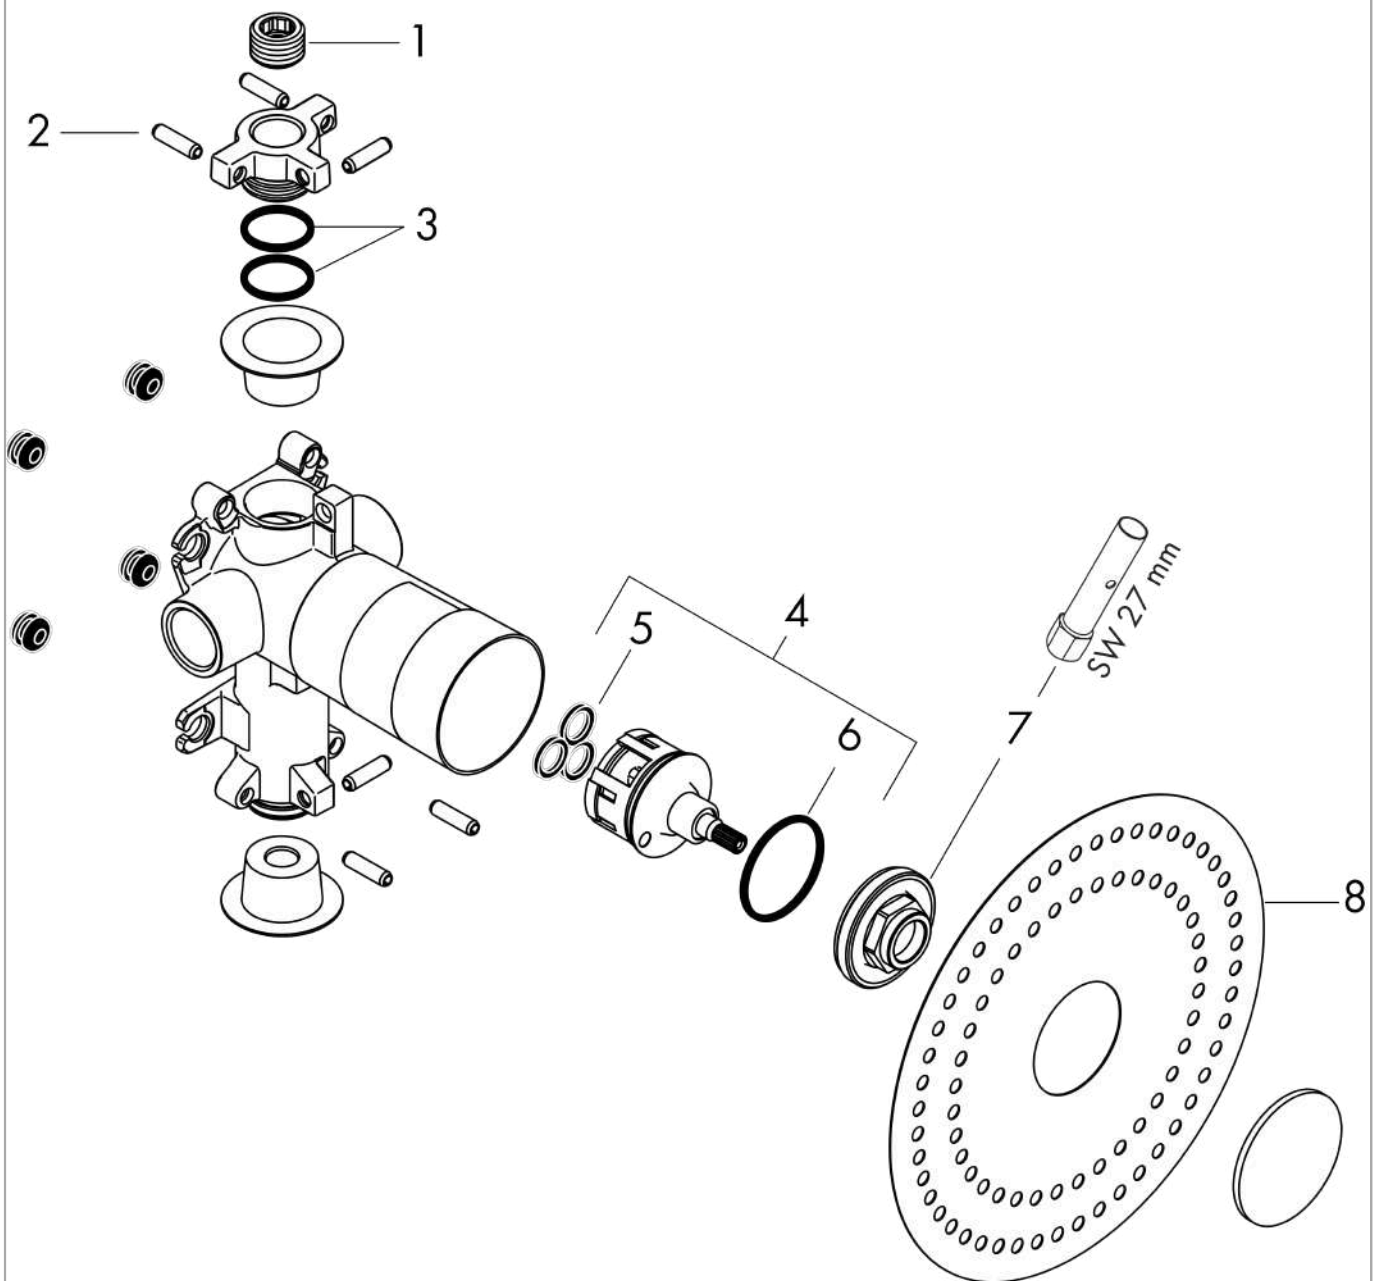

AXOR Citterio E

Basic set for shut-off/ diverter valve Trio 120/120 for concealed installation

Surfaces: Article Number: **36770180**

product features

- 2 functions
- 1 inlet/ 2 outlets
- 2 outlets can be used simultaneously
- connection thread Rp 3/4
- connection dimension: DN20
- horizontal or vertical installation
- sound-decoupled installation
- in a joined installation it serves as a waterconducting unit and allows dimensionally accurate positioning

Product image

Scale drawing

AXOR Citterio E

Basic set for shut-off/ diverter valve Trio 120/120 for concealed installation

Surfaces: Article Number: **36770180**

Flowchart

AXOR Citterio E

Basic set for shut-off/ diverter valve Trio 120/120 for concealed installation

Surfaces: Article Number: 36770180

Exploded Drawing

Year of production: >11/14

AXOR Citterio E

Basic set for shut-off/ diverter valve Trio 120/120 for concealed installation

Surfaces: Article Number: **36770180**

Spare part list

Year of production: >11/14

Pos.		Article Number	PC	PU
1	plug	97998000	3	1
2	pin	95334000	5	1
3	O-Ring 23x2,5	98183000	1	1
4	diverter unit	96604000	16	1
5	sealing set	98798000	4	1
6	O-ring 39x2,5	92322000	1	1
7	nut	97550000	5	1
8	sealing foil	96493000	3	1