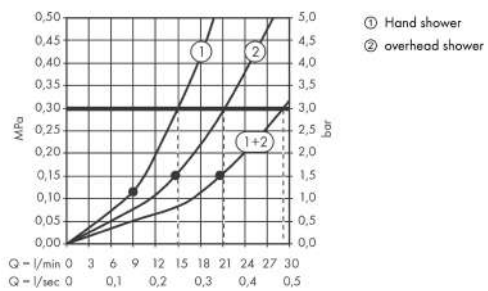

Product image

Scale drawing

AXOR Citterio E

Basic set for shut-off/ diverter valve Trio 120/120 for concealed installation

Surfaces: Article Number: **36770180**

Flowchart

AXOR Citterio E

Basic set for shut-off/ diverter valve Trio 120/120 for concealed installation