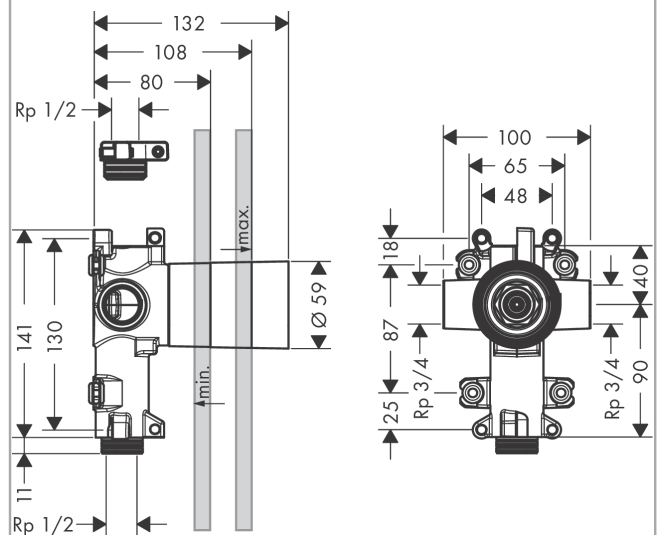

AXOR Citterio E

Basic set for shut-off/ diverter valve Trio 120/120 for concealed installation

Surfaces: Article Number: **36770180**

product features

- 2 functions
- 1 inlet/ 2 outlets
- 2 outlets can be used simultaneously
- connection thread Rp 3/4
- connection dimension: DN20
- horizontal or vertical installation
- sound-decoupled installation
- in a joined installation it serves as a waterconducting unit and allows dimensionally accurate positioning

Product image

Scale drawing

AXOR Citterio E

Basic set for shut-off/ diverter valve Trio 120/120 for concealed installation

Surfaces: Article Number: **36770180**

Flowchart

AXOR Citterio E

Basic set for shut-off/ diverter valve Trio 120/120 for concealed installation

Surfaces: Article Number: 36770180

Exploded Drawing

Year of production: >11/14

AXOR Citterio E

Basic set for shut-off/ diverter valve Trio 120/120 for concealed installation

Surfaces: Article Number: **36770180**

Spare part list

Year of production: >11/14

Pos.		Article Number	PC	PU
1	plug	97998000	3	1
2	pin	95334000	5	1
3	O-Ring 23x2,5	98183000	1	1
4	diverter unit	96604000	16	1
5	sealing set	98798000	4	1
6	O-ring 39x2,5	92322000	1	1
7	nut	97550000	5	1
8	sealing foil	96493000	3	1