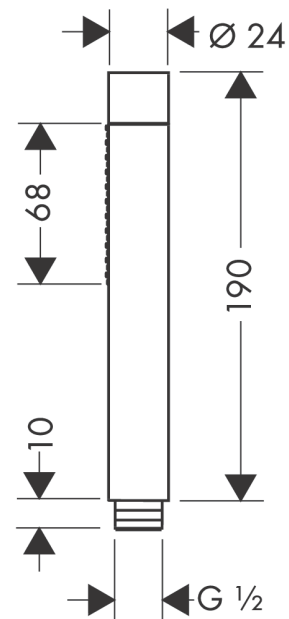

AXOR Starck

Baton hand shower 2jet

Surfaces: Article Number: **28532250**

product features

- shower head size: 68 x 24 mm
- spray type: Rain, Mono
- spray type adjustment by turning spray disc
- spray disc surface: grey
- maximum flow rate at 3 bar: 16,2 l/min
- flow rate Mono spray (at 3 bar): 12,4 l/min
- flow rate Rain spray (at 3 bar): 16,2 l/min
- minimum flow pressure: 1 bar
- rinseable screen seal
- connection thread G ½
- connection dimension: DN15
- suitable for continuous flow water heaters

Technology

Certificates

Product image

Scale drawing

AXOR Starck
Baton hand shower 2jet
 Surfaces: Article Number: **28532250**

Flowchart

The consumption was measured in combination with the appropriate fittings (thermosta/mixer/ in-wall valve) to reflect actual application in practice.

AXOR Starck
Baton hand shower 2jet
Surfaces: Article Number: **28532250**

Exploded Drawing

Year of production: >11/16

AXOR Starck
Baton hand shower 2jet
 Surfaces: Article Number: **28532250**

Spare part list

Year of production: >11/16

Pos.		Article Number	PC	PU
1	filter packing	94246000	1	1
2	selector assy	95511000	4	1
3	spray former	95411250	59	1
4	O-Ring 14x2,5	98189000	1	1
a	flow-restrictor-set	92019000	2	1