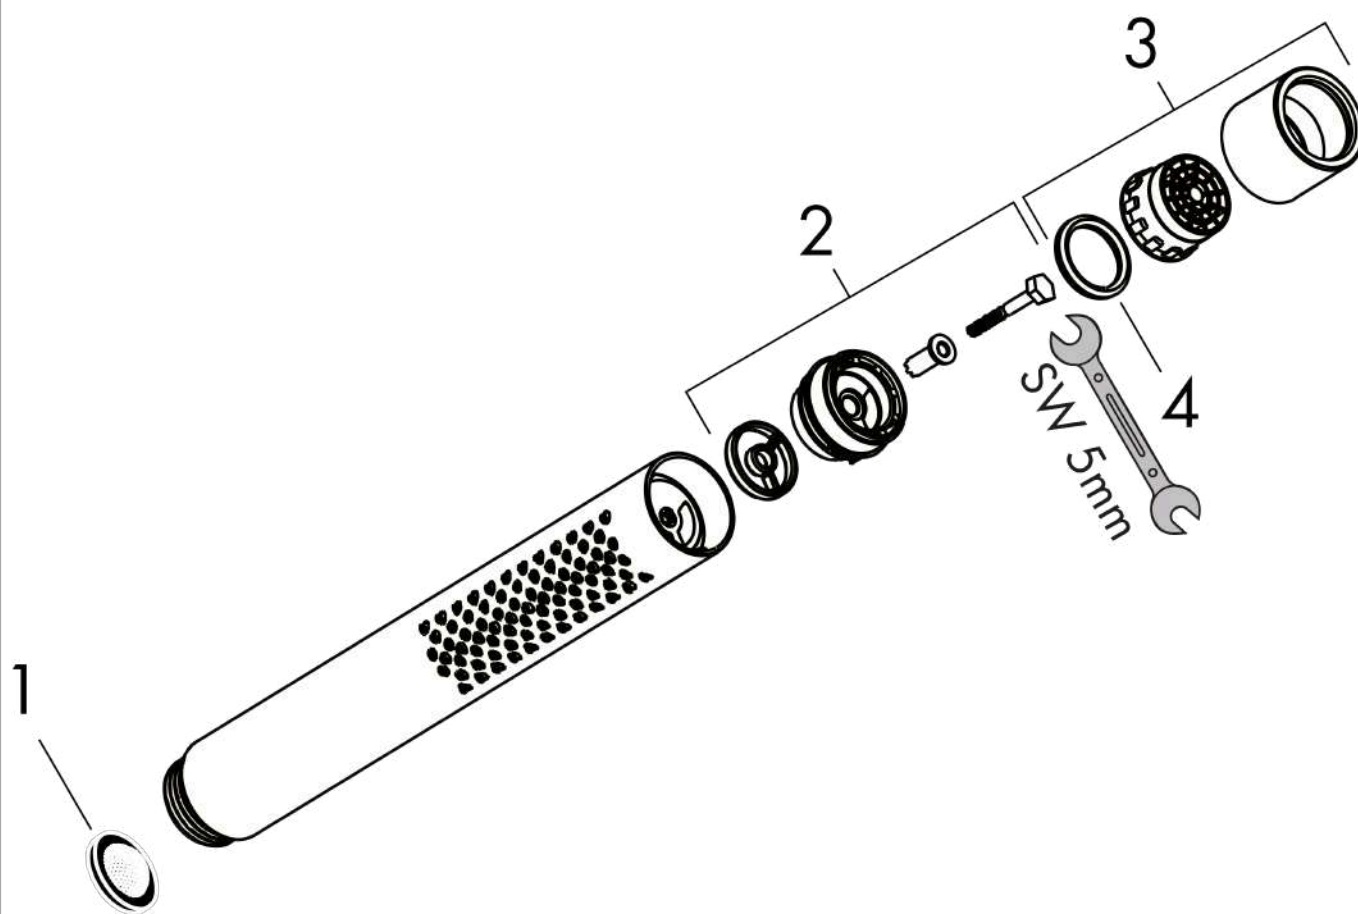

AXOR Starck

Baton hand shower 2jet

Surfaces: Article Number: **28532250**

product features

- shower head size: 68 x 24 mm
- spray type: Rain, Mono
- spray type adjustment by turning spray disc
- spray disc surface: grey
- maximum flow rate at 3 bar: 16,2 l/min
- flow rate Mono spray (at 3 bar): 12,4 l/min
- flow rate Rain spray (at 3 bar): 16,2 l/min
- minimum flow pressure: 1 bar
- rinseable screen seal
- connection thread G ½
- connection dimension: DN15
- suitable for continuous flow water heaters

Technology

Certificates

Product image

Scale drawing

AXOR Starck
Baton hand shower 2jet
 Surfaces: Article Number: **28532250**

Flowchart

The consumption was measured in combination with the appropriate fittings (thermosta/mixer/ in-wall valve) to reflect actual application in practice.

AXOR Starck
Baton hand shower 2jet
Surfaces: Article Number: **28532250**

Exploded Drawing

Year of production: >11/16

AXOR Starck
Baton hand shower 2jet
 Surfaces: Article Number: **28532250**

Spare part list