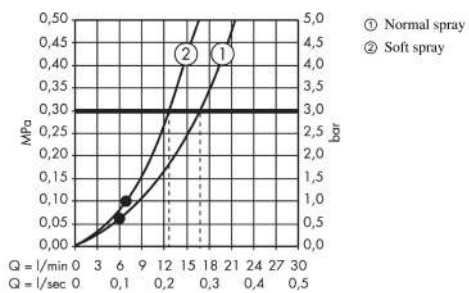

AXOR Starck

Baton hand shower 2jet

Surfaces: Article Number: **28532250**

product features

- shower head size: 68 x 24 mm
- spray type: Rain, Mono
- spray type adjustment by turning spray disc
- spray disc surface: grey
- maximum flow rate at 3 bar: 16,2 l/min
- flow rate Mono spray (at 3 bar): 12,4 l/min
- flow rate Rain spray (at 3 bar): 16,2 l/min
- minimum flow pressure: 1 bar
- rinseable screen seal
- connection thread G ½
- connection dimension: DN15
- suitable for continuous flow water heaters

Technology

Certificates

Product image

Scale drawing

AXOR Starck
Baton hand shower 2jet
 Surfaces: Article Number: **28532250**

Flowchart

The consumption was measured in combination with the appropriate fittings (thermosta/mixer/ in-wall valve) to reflect actual application in practice.