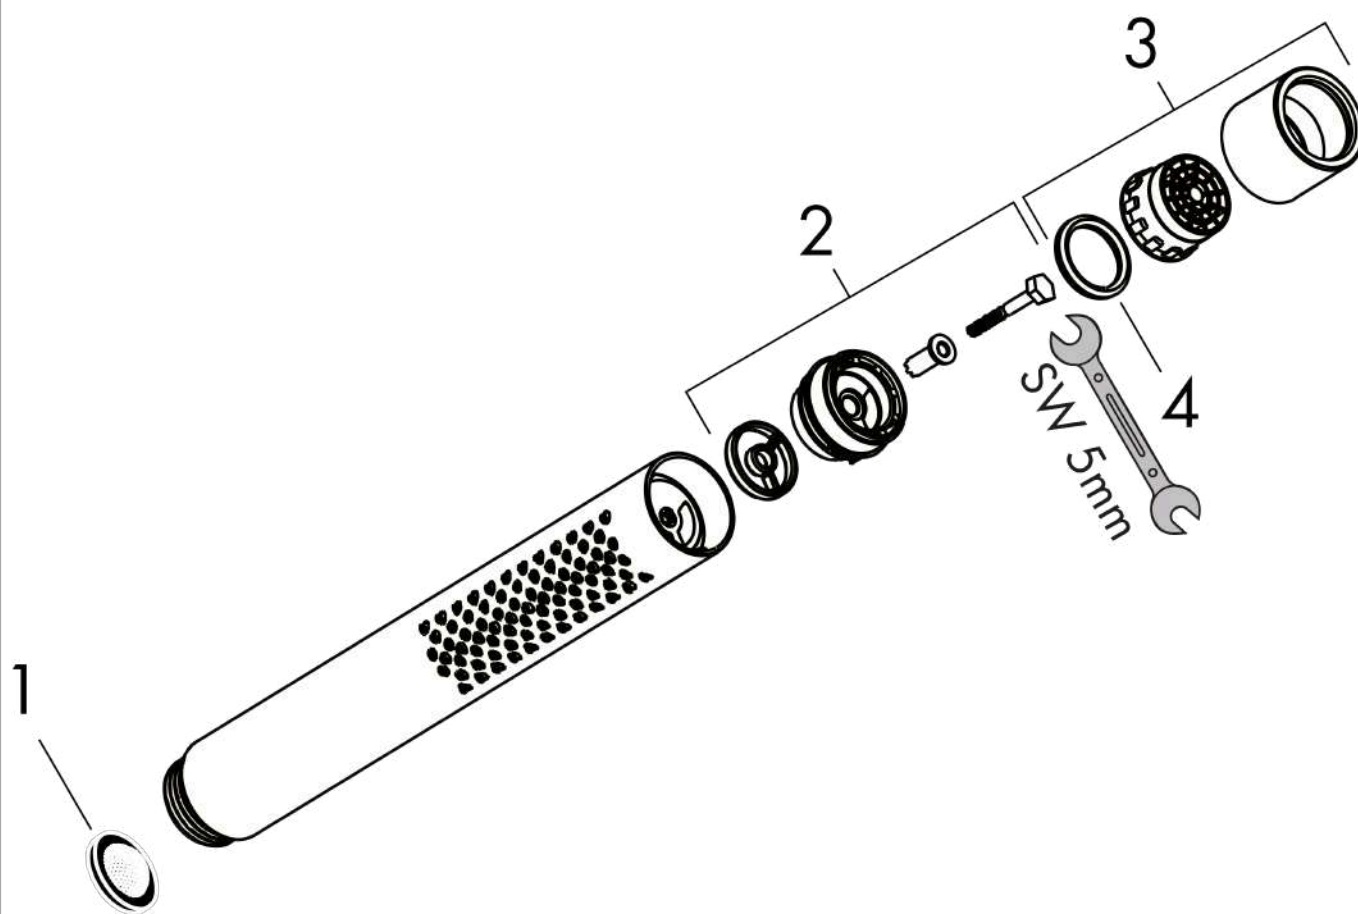

AXOR Starck
Baton hand shower 2jet
 Surfaces: Article Number: **28532000**

product features

- shower head size: 68 x 24 mm
- spray type: Rain, Mono
- spray type adjustment by turning spray disc
- spray disc surface: grey
- maximum flow rate at 3 bar: 16,2 l/min
- flow rate Mono spray (at 3 bar): 12,4 l/min
- flow rate Rain spray (at 3 bar): 16,2 l/min
- minimum flow pressure: 1 bar
- rinseable screen seal
- connection thread G ½
- connection dimension: DN15
- suitable for continuous flow water heaters

Technology

Certificates

Product image

Scale drawing

AXOR Starck
Baton hand shower 2jet
 Surfaces: Article Number: **28532000**

Flowchart

The consumption was measured in combination with the appropriate fittings (thermosta/mixer/ in-wall valve) to reflect actual application in practice.

AXOR Starck
Baton hand shower 2jet
Surfaces: Article Number: **28532000**

Exploded Drawing

Year of production: >04/05

AXOR Starck
Baton hand shower 2jet
 Surfaces: Article Number: **28532000**

Spare part list