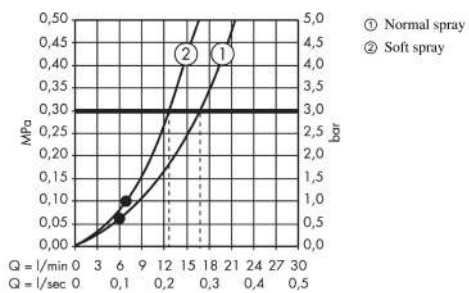

AXOR Starck
Baton hand shower 2jet
 Surfaces: Article Number: **28532000**

product features

- shower head size: 68 x 24 mm
- spray type: Rain, Mono
- spray type adjustment by turning spray disc
- spray disc surface: grey
- maximum flow rate at 3 bar: 16,2 l/min
- flow rate Mono spray (at 3 bar): 12,4 l/min
- flow rate Rain spray (at 3 bar): 16,2 l/min
- minimum flow pressure: 1 bar
- rinseable screen seal
- connection thread G ½
- connection dimension: DN15
- suitable for continuous flow water heaters

Technology

Certificates

Product image

Scale drawing

AXOR Starck
Baton hand shower 2jet
 Surfaces: Article Number: **28532000**

Flowchart

The consumption was measured in combination with the appropriate fittings (thermosta/mixer/ in-wall valve) to reflect actual application in practice.