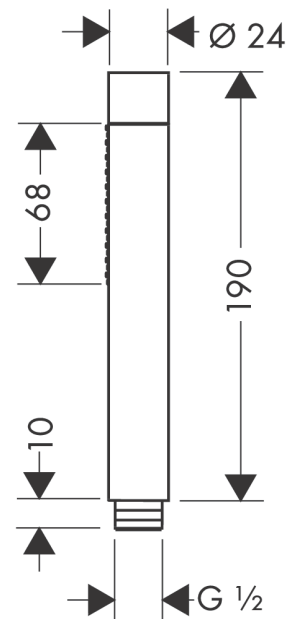

AXOR Starck
Baton hand shower 2jet
 Surfaces: Article Number: **28532000**

product features

- shower head size: 68 x 24 mm
- spray type: Rain, Mono
- spray type adjustment by turning spray disc
- spray disc surface: grey
- maximum flow rate at 3 bar: 16,2 l/min
- flow rate Mono spray (at 3 bar): 12,4 l/min
- flow rate Rain spray (at 3 bar): 16,2 l/min
- minimum flow pressure: 1 bar
- rinseable screen seal
- connection thread G ½
- connection dimension: DN15
- suitable for continuous flow water heaters

Technology

Certificates

Product image

Scale drawing

AXOR Starck
Baton hand shower 2jet
 Surfaces: Article Number: **28532000**

Flowchart

The consumption was measured in combination with the appropriate fittings (thermosta/mixer/ in-wall valve) to reflect actual application in practice.

AXOR Starck
Baton hand shower 2jet
Surfaces: Article Number: **28532000**

Exploded Drawing

Year of production: >04/05

AXOR Starck
Baton hand shower 2jet
 Surfaces: Article Number: **28532000**

Spare part list

Year of production: >04/05

Pos.		Article Number	PC	PU
1	filter packing	94246000	1	1
2	selector assy	95511000	4	1
3	spray former	95411000	9	1
4	O-Ring 14x2,5	98189000	1	1
a	flow-restrictor-set	92019000	2	1