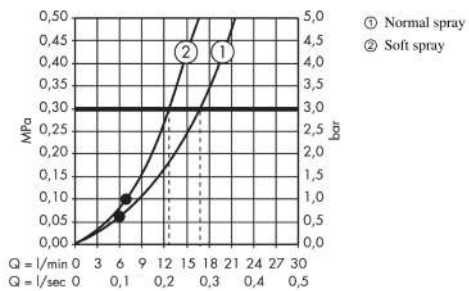

AXOR Starck
Shower set 0.90 m with baton hand shower 2jet
 Surfaces: Article Number: **27980990**

product features

- consists of: baton hand shower, shower bar, shower hose, slider
- shower head size: 70 mm
- spray type: Rain, Mono
- spray type adjustment by turning spray disc
- maximum flow rate at 3 bar: 16,2 l/min
- minimum flow pressure: 1 bar
- operating pressure: min. 1 bar/max. 6 bar
- shower hose with cylindrical nut on both ends
- pivot connector prevents hose from tangling
- wall mounting: screw fastening
- wall supports made of plastic
- pipe length: 985 mm
- shower bar diameter: 25 mm
- profile pipe: round
- drilling distance 915 mm

Technology

Product image

Scale drawing

AXOR Starck
Shower set 0.90 m with baton hand shower 2jet
 Surfaces: Article Number: **27980990**

Flowchart

The consumption was measured in combination with the appropriate fittings (thermosta/mixer/ in-wall valve) to reflect actual application in practice.