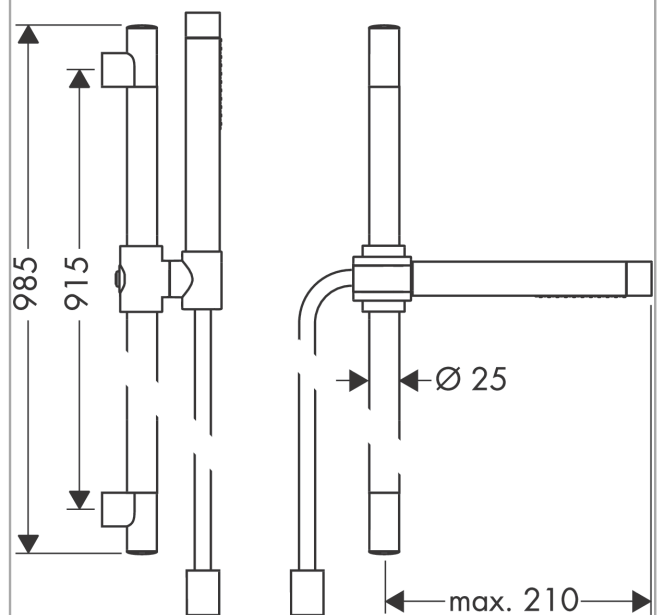

AXOR Starck
Shower set 0.90 m with baton hand shower 2jet
 Surfaces: Article Number: **27980990**

product features

- consists of: baton hand shower, shower bar, shower hose, slider
- shower head size: 70 mm
- spray type: Rain, Mono
- spray type adjustment by turning spray disc
- maximum flow rate at 3 bar: 16,2 l/min
- minimum flow pressure: 1 bar
- operating pressure: min. 1 bar/max. 6 bar
- shower hose with cylindrical nut on both ends
- pivot connector prevents hose from tangling
- wall mounting: screw fastening
- wall supports made of plastic
- pipe length: 985 mm
- shower bar diameter: 25 mm
- profile pipe: round
- drilling distance 915 mm

Technology

Product image

Scale drawing

AXOR Starck
Shower set 0.90 m with baton hand shower 2jet
 Surfaces: Article Number: **27980990**

Flowchart

The consumption was measured in combination with the appropriate fittings (thermosta/mixer/ in-wall valve) to reflect actual application in practice.

AXOR Starck
Shower set 0.90 m with baton hand shower 2jet
Surfaces: Article Number: **27980990**

Installation examples