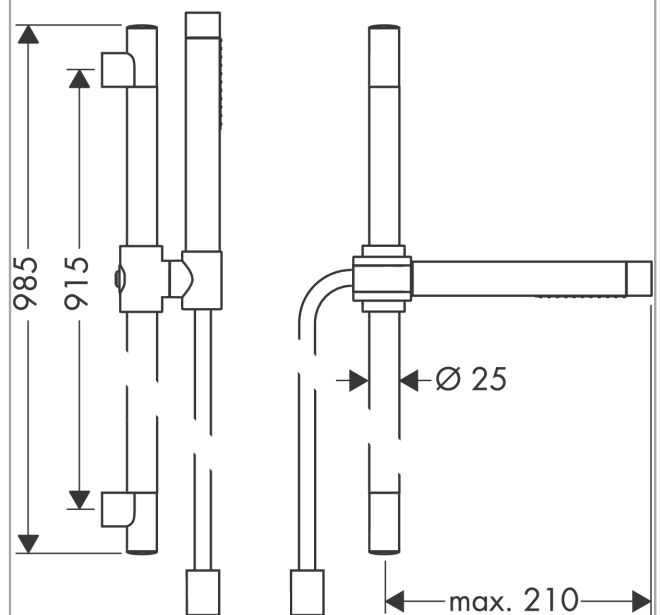

**AXOR Starck**  
**Shower set 0.90 m with baton hand shower 2jet**  
 Surfaces: Article Number: **27980950**

### product features

- consists of: baton hand shower, shower bar, shower hose, slider
- shower head size: 70 mm
- spray type: Rain, Mono
- spray type adjustment by turning spray disc
- maximum flow rate at 3 bar: 16,2 l/min
- minimum flow pressure: 1 bar
- operating pressure: min. 1 bar/max. 6 bar
- shower hose with cylindrical nut on both ends
- pivot connector prevents hose from tangling
- wall mounting: screw fastening
- wall supports made of plastic
- pipe length: 985 mm
- shower bar diameter: 25 mm
- profile pipe: round
- drilling distance 915 mm

### Scale drawing

**AXOR Starck**  
**Shower set 0.90 m with baton hand shower 2jet**  
 Surfaces: Article Number: **27980950**

## Flowchart

The consumption was measured in combination with the appropriate fittings (thermosta/mixer/ in-wall valve) to reflect actual application in practice.

**AXOR Starck**  
**Shower set 0.90 m with baton hand shower 2jet**  
Surfaces: Article Number: **27980950**