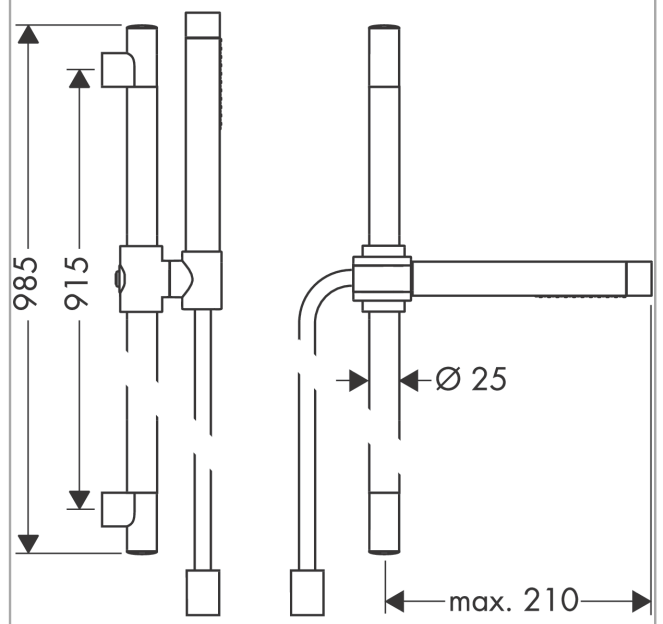

AXOR Starck
Shower set 0.90 m with baton hand shower 2jet
 Surfaces: Article Number: **27980800**

product features

- consists of: baton hand shower, shower bar, shower hose, slider
- shower head size: 70 mm
- spray type: Rain, Mono
- spray type adjustment by turning spray disc
- maximum flow rate at 3 bar: 16,2 l/min
- minimum flow pressure: 1 bar
- operating pressure: min. 1 bar/max. 6 bar
- shower hose with cylindrical nut on both ends
- pivot connector prevents hose from tangling
- wall mounting: screw fastening
- wall supports made of plastic
- pipe length: 985 mm
- shower bar diameter: 25 mm
- profile pipe: round
- drilling distance 915 mm

Technology

Product image

Scale drawing

AXOR Starck
Shower set 0.90 m with baton hand shower 2jet
 Surfaces: Article Number: **27980800**

Flowchart

The consumption was measured in combination with the appropriate fittings (thermosta/mixer/ in-wall valve) to reflect actual application in practice.

AXOR Starck
Shower set 0.90 m with baton hand shower 2jet
Surfaces: Article Number: **27980800**

Installation examples