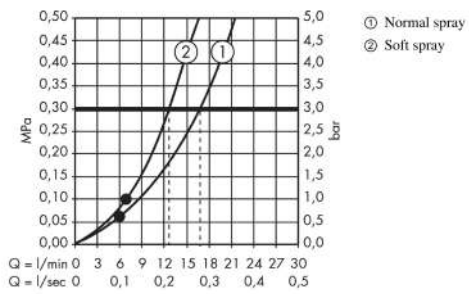

AXOR Starck
Shower set 0.90 m with baton hand shower 2jet
 Surfaces: Article Number: **27980800**

product features

- consists of: baton hand shower, shower bar, shower hose, slider
- shower head size: 70 mm
- spray type: Rain, Mono
- spray type adjustment by turning spray disc
- maximum flow rate at 3 bar: 16,2 l/min
- minimum flow pressure: 1 bar
- operating pressure: min. 1 bar/max. 6 bar
- shower hose with cylindrical nut on both ends
- pivot connector prevents hose from tangling
- wall mounting: screw fastening
- wall supports made of plastic
- pipe length: 985 mm
- shower bar diameter: 25 mm
- profile pipe: round
- drilling distance 915 mm

Technology

Product image

Scale drawing

AXOR Starck
Shower set 0.90 m with baton hand shower 2jet
 Surfaces: Article Number: **27980800**

Flowchart

The consumption was measured in combination with the appropriate fittings (thermosta/mixer/ in-wall valve) to reflect actual application in practice.