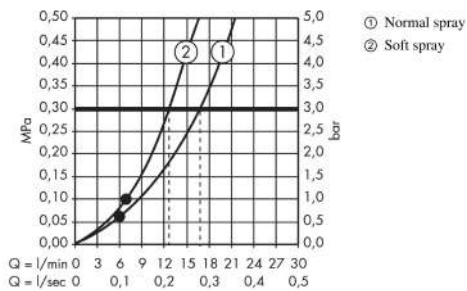

AXOR Starck
Shower set 0.90 m with baton hand shower 2jet
 Surfaces: Article Number: **27980330**

product features

- consists of: baton hand shower, shower bar, shower hose, slider
- shower head size: 70 mm
- spray type: Rain, Mono
- spray type adjustment by turning spray disc
- maximum flow rate at 3 bar: 16,2 l/min
- minimum flow pressure: 1 bar
- operating pressure: min. 1 bar/max. 6 bar
- shower hose with cylindrical nut on both ends
- pivot connector prevents hose from tangling
- wall mounting: screw fastening
- wall supports made of plastic
- pipe length: 985 mm
- shower bar diameter: 25 mm
- profile pipe: round
- drilling distance 915 mm

Technology

Product image

Scale drawing

AXOR Starck
Shower set 0.90 m with baton hand shower 2jet
 Surfaces: Article Number: **27980330**

Flowchart

The consumption was measured in combination with the appropriate fittings (thermosta/mixer/ in-wall valve) to reflect actual application in practice.