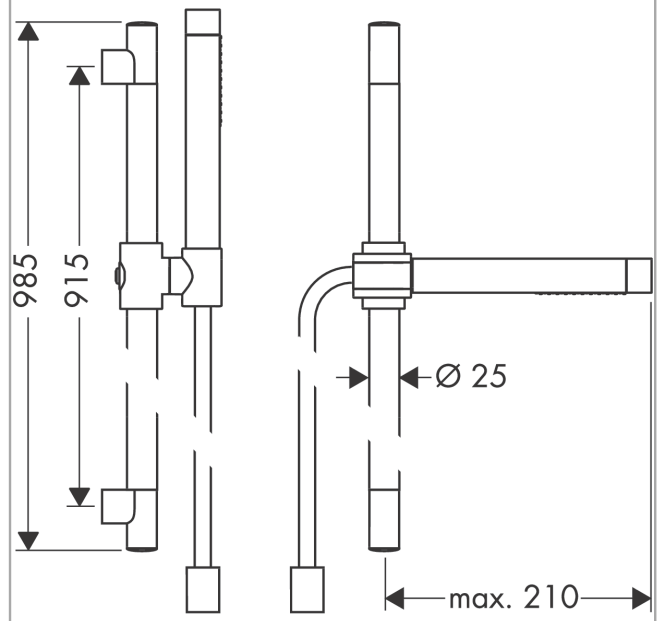

AXOR Starck
Shower set 0.90 m with baton hand shower 2jet
 Surfaces: Article Number: **27980330**

product features

- consists of: baton hand shower, shower bar, shower hose, slider
- shower head size: 70 mm
- spray type: Rain, Mono
- spray type adjustment by turning spray disc
- maximum flow rate at 3 bar: 16,2 l/min
- minimum flow pressure: 1 bar
- operating pressure: min. 1 bar/max. 6 bar
- shower hose with cylindrical nut on both ends
- pivot connector prevents hose from tangling
- wall mounting: screw fastening
- wall supports made of plastic
- pipe length: 985 mm
- shower bar diameter: 25 mm
- profile pipe: round
- drilling distance 915 mm

Technology

Product image

Scale drawing

AXOR Starck
Shower set 0.90 m with baton hand shower 2jet
 Surfaces: Article Number: **27980330**

Flowchart

The consumption was measured in combination with the appropriate fittings (thermosta/mixer/ in-wall valve) to reflect actual application in practice.

AXOR Starck
Shower set 0.90 m with baton hand shower 2jet
Surfaces: Article Number: **27980330**

Installation examples