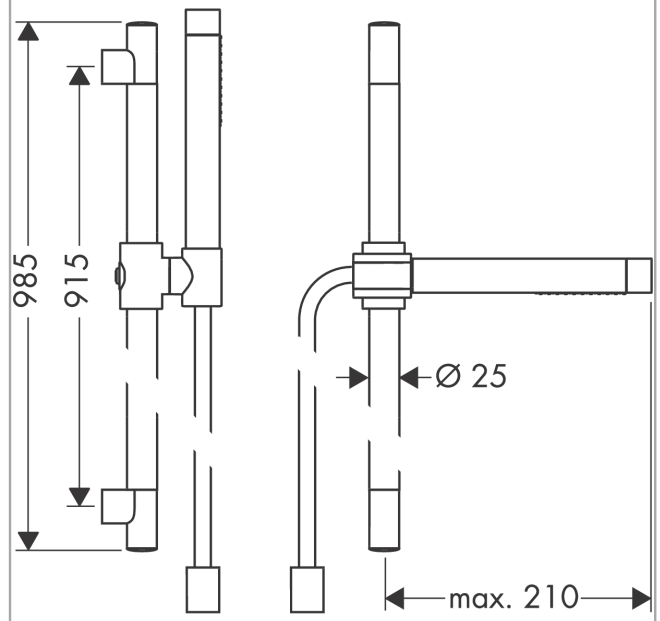

**AXOR Starck**  
**Shower set 0.90 m with baton hand shower 2jet**  
 Surfaces: Article Number: **27980310**

### product features

- consists of: baton hand shower, shower bar, shower hose, slider
- shower head size: 70 mm
- spray type: Rain, Mono
- spray type adjustment by turning spray disc
- maximum flow rate at 3 bar: 16,2 l/min
- minimum flow pressure: 1 bar
- operating pressure: min. 1 bar/max. 6 bar
- shower hose with cylindrical nut on both ends
- pivot connector prevents hose from tangling
- wall mounting: screw fastening
- wall supports made of plastic
- pipe length: 985 mm
- shower bar diameter: 25 mm
- profile pipe: round
- drilling distance 915 mm

### Scale drawing

**AXOR Starck**  
**Shower set 0.90 m with baton hand shower 2jet**  
 Surfaces: Article Number: **27980310**

## Flowchart

The consumption was measured in combination with the appropriate fittings (thermosta/mixer/ in-wall valve) to reflect actual application in practice.

**AXOR Starck**  
**Shower set 0.90 m with baton hand shower 2jet**  
Surfaces: Article Number: **27980310**