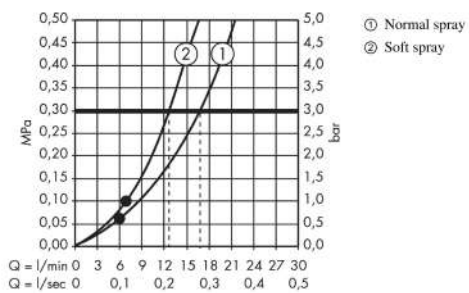

AXOR Starck
Shower set 0.90 m with baton hand shower 2jet
Surfaces: Article Number: **27980310**

Flowchart

The consumption was measured in combination with the appropriate fittings (thermosta/mixer/ in-wall valve) to reflect actual application in practice.