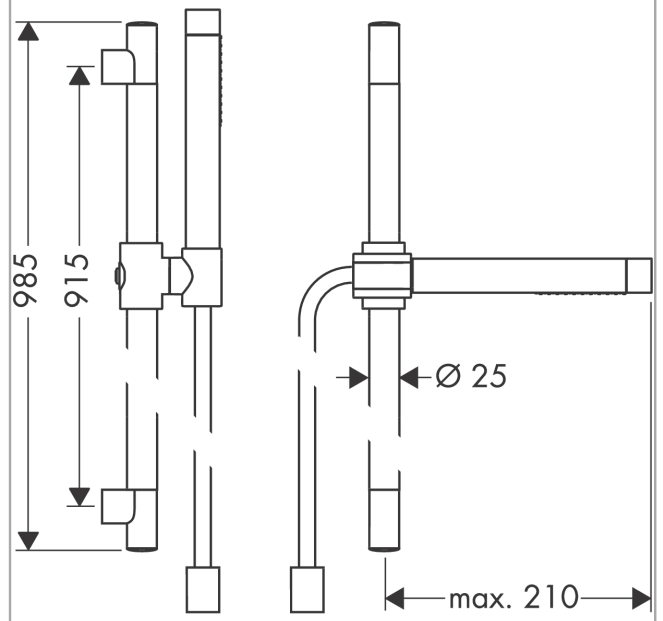

**AXOR Starck**  
**Shower set 0.90 m with baton hand shower 2jet**  
 Surfaces: Article Number: **27980300**

### product features

- consists of: baton hand shower, shower bar, shower hose, slider
- shower head size: 70 mm
- spray type: Rain, Mono
- spray type adjustment by turning spray disc
- maximum flow rate at 3 bar: 16,2 l/min
- minimum flow pressure: 1 bar
- operating pressure: min. 1 bar/max. 6 bar
- shower hose with cylindrical nut on both ends
- pivot connector prevents hose from tangling
- wall mounting: screw fastening
- wall supports made of plastic
- pipe length: 985 mm
- shower bar diameter: 25 mm
- profile pipe: round
- drilling distance 915 mm

### Scale drawing

**AXOR Starck**  
**Shower set 0.90 m with baton hand shower 2jet**  
 Surfaces: Article Number: **27980300**

## Flowchart

The consumption was measured in combination with the appropriate fittings (thermosta/mixer/ in-wall valve) to reflect actual application in practice.

**AXOR Starck**  
**Shower set 0.90 m with baton hand shower 2jet**  
Surfaces: Article Number: **27980300**