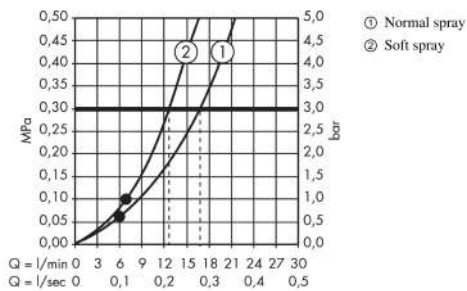

AXOR Starck
Shower set 0.90 m with baton hand shower 2jet
Surfaces: Article Number: **27980300**

Flowchart

The consumption was measured in combination with the appropriate fittings (thermosta/mixer/ in-wall valve) to reflect actual application in practice.