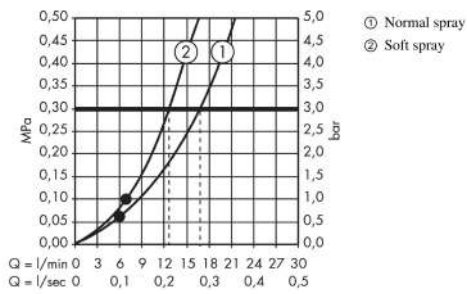

AXOR Starck
Shower set 0.90 m with baton hand shower 2jet
 Surfaces: Article Number: **27980250**

product features

- consists of: baton hand shower, shower bar, shower hose, slider
- shower head size: 70 mm
- spray type: Rain, Mono
- spray type adjustment by turning spray disc
- maximum flow rate at 3 bar: 16,2 l/min
- minimum flow pressure: 1 bar
- operating pressure: min. 1 bar/max. 6 bar
- shower hose with cylindrical nut on both ends
- pivot connector prevents hose from tangling
- wall mounting: screw fastening
- wall supports made of plastic
- pipe length: 985 mm
- shower bar diameter: 25 mm
- profile pipe: round
- drilling distance 915 mm

Technology

Product image

Scale drawing

AXOR Starck
Shower set 0.90 m with baton hand shower 2jet
 Surfaces: Article Number: **27980250**

Flowchart

The consumption was measured in combination with the appropriate fittings (thermosta/mixer/ in-wall valve) to reflect actual application in practice.