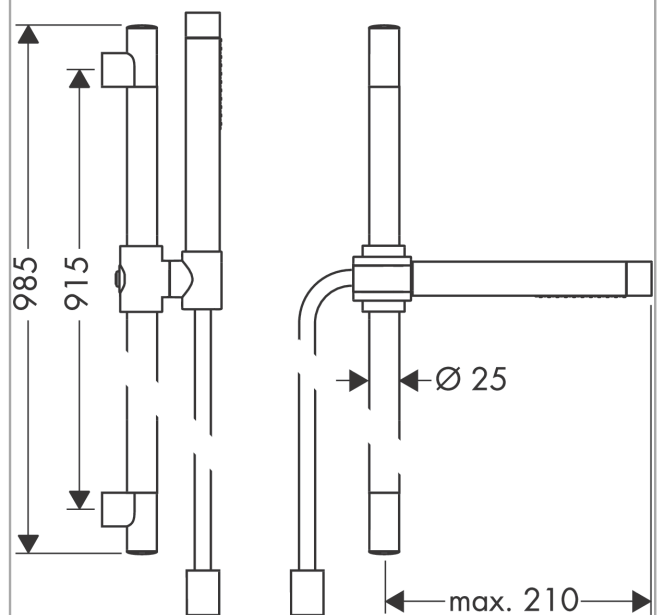

AXOR Starck
Shower set 0.90 m with baton hand shower 2jet
 Surfaces: Article Number: **27980250**

product features

- consists of: baton hand shower, shower bar, shower hose, slider
- shower head size: 70 mm
- spray type: Rain, Mono
- spray type adjustment by turning spray disc
- maximum flow rate at 3 bar: 16,2 l/min
- minimum flow pressure: 1 bar
- operating pressure: min. 1 bar/max. 6 bar
- shower hose with cylindrical nut on both ends
- pivot connector prevents hose from tangling
- wall mounting: screw fastening
- wall supports made of plastic
- pipe length: 985 mm
- shower bar diameter: 25 mm
- profile pipe: round
- drilling distance 915 mm

Technology

Product image

Scale drawing

AXOR Starck
Shower set 0.90 m with baton hand shower 2jet
 Surfaces: Article Number: **27980250**

Flowchart

The consumption was measured in combination with the appropriate fittings (thermosta/mixer/ in-wall valve) to reflect actual application in practice.

AXOR Starck
Shower set 0.90 m with baton hand shower 2jet
Surfaces: Article Number: **27980250**

Installation examples