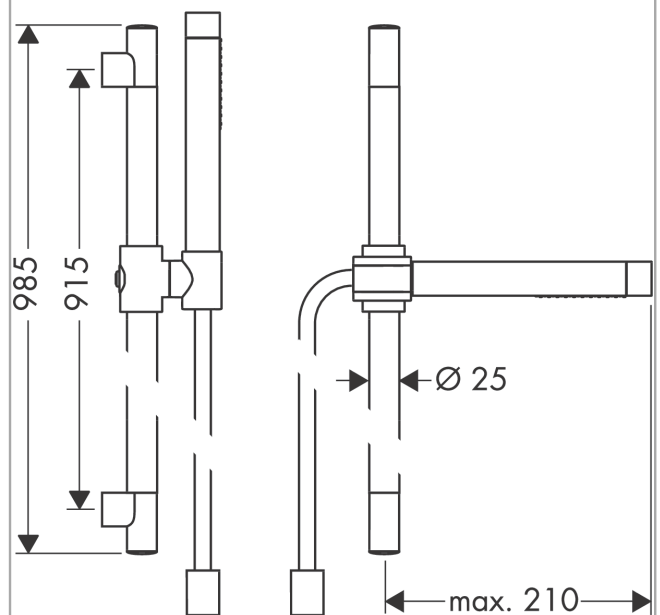

**AXOR Starck**  
**Shower set 0.90 m with baton hand shower 2jet**  
 Surfaces: Article Number: **27980140**

### product features

- consists of: baton hand shower, shower bar, shower hose, slider
- shower head size: 70 mm
- spray type: Rain, Mono
- spray type adjustment by turning spray disc
- maximum flow rate at 3 bar: 16,2 l/min
- minimum flow pressure: 1 bar
- operating pressure: min. 1 bar/max. 6 bar
- shower hose with cylindrical nut on both ends
- pivot connector prevents hose from tangling
- wall mounting: screw fastening
- wall supports made of plastic
- pipe length: 985 mm
- shower bar diameter: 25 mm
- profile pipe: round
- drilling distance 915 mm

### Scale drawing

**AXOR Starck**  
**Shower set 0.90 m with baton hand shower 2jet**  
 Surfaces: Article Number: **27980140**

## Flowchart

The consumption was measured in combination with the appropriate fittings (thermosta/mixer/ in-wall valve) to reflect actual application in practice.

**AXOR Starck**  
**Shower set 0.90 m with baton hand shower 2jet**  
Surfaces: Article Number: **27980140**