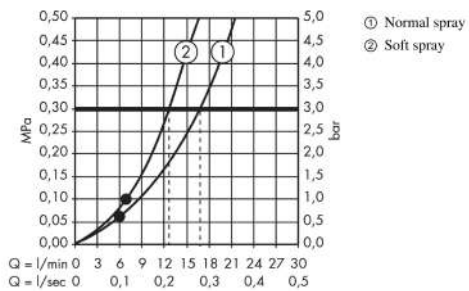

AXOR Starck
Shower set 0.90 m with baton hand shower 2jet
Surfaces: Article Number: **27980140**

Flowchart

The consumption was measured in combination with the appropriate fittings (thermosta/mixer/ in-wall valve) to reflect actual application in practice.