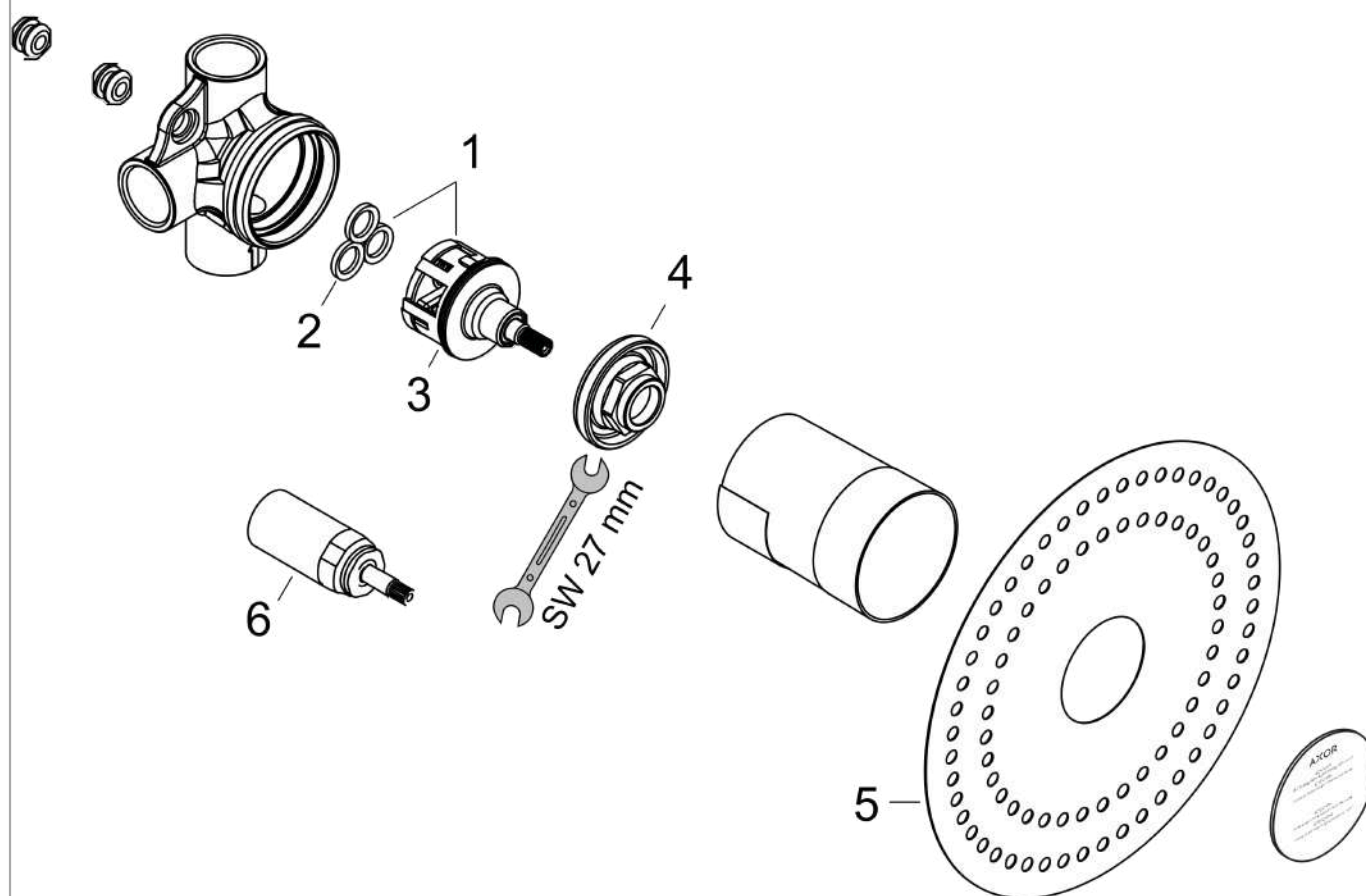

### Scale drawing

## Basic set for shut-off/ diverter valve Trio for concealed installation

Surfaces: Article Number: 16982180

### Exploded Drawing

Year of production: >10/17

**Basic set for shut-off/ diverter valve Trio for concealed installation**

Surfaces: Article Number: **16982180**

**Spare part list**

Year of production: >10/17

| Pos. |                 | Article Number | PC | PU |
|------|-----------------|----------------|----|----|
| 1    | diverter unit   | 96604000       | 16 | 1  |
| 2    | sealing set     | 98798000       | 4  | 1  |
| 3    | O-ring 39x2,5   | 92322000       | 1  | 1  |
| 4    | nut             | 97550000       | 5  | 1  |
| 5    | sealing foil    | 96493000       | 3  | 1  |
| 6    | extension 25 mm | 92990000       | 99 | 1  |