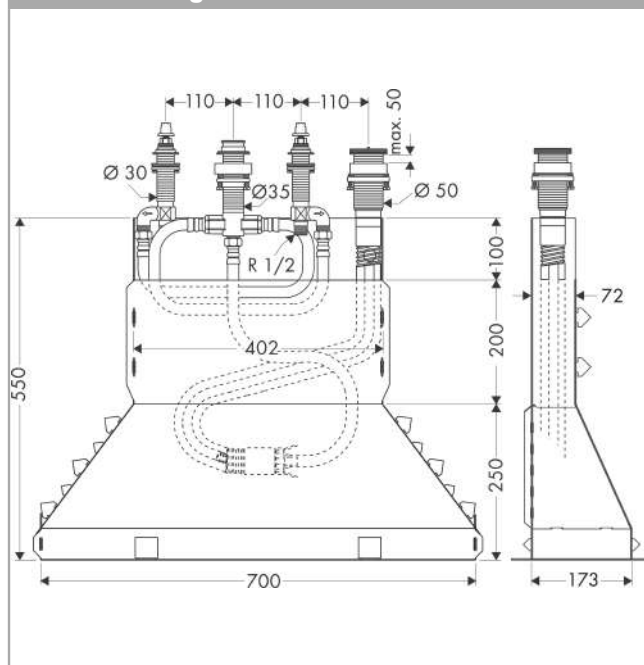

Basic set for 4-hole rim mounted bath mixer
Surfaces: n.a. Article Number: 15480180

product features

- maximum pull-out length of hand shower: 1.10 m
- connection dimension: DN15

Product image

Scale drawing

Basic set for 4-hole rim mounted bath mixer
 Surfaces: n.a. Article Number: 15480180

Exploded Drawing

Year of production: >10/17

Basic set for 4-hole rim mounted bath mixer

Surfaces: n.a. Article Number: **15480180**

Spare part list

Year of production: >10/17

Pos.		Article Number	Price	PU
1	fixing set for Secuflex	96072000	€ 70,57	1
2	sleeve	98806000	€ 5,24	1
3	guide tube	98807000	€ 5,24	1
4	Secuflex hose 2,25 m	94108000	€ 162,08	1
5	O-ring 35x3	98435000	€ 3,21	1
6	fixing set for shut off unit	96078000	€ 28,20	1
7	handle fixing set	94184000	€ 5,24	1
8	shut off unit right closing	94009000	€ 35,94	1
9	selector housing	96125000	-	1
10	fixing set for 4 hole bath mixer spout	96080000	€ 44,63	1
11	stop valve cpl.	92944000	€ 162,08	1
12	O-ring 40x3	92634000	€ 3,21	1
13	lever collar	97548000	€ 3,21	1
14	O-ring 11x2	98127000	€ 3,21	1
15	pressure hose	96565000	€ 35,94	1
16	pressure hose	94174000	€ 57,12	1
17	expended nut for Secuflex	96074000	€ 8,45	1
18	O-ring 27x2,5	98149000	€ 3,21	1
19	plug	97568000	€ 8,45	1
20	Secuflexbox	28389000	€ 57,12	1
a	silicone sprayer 10 ml	97864000	€ 35,94	1