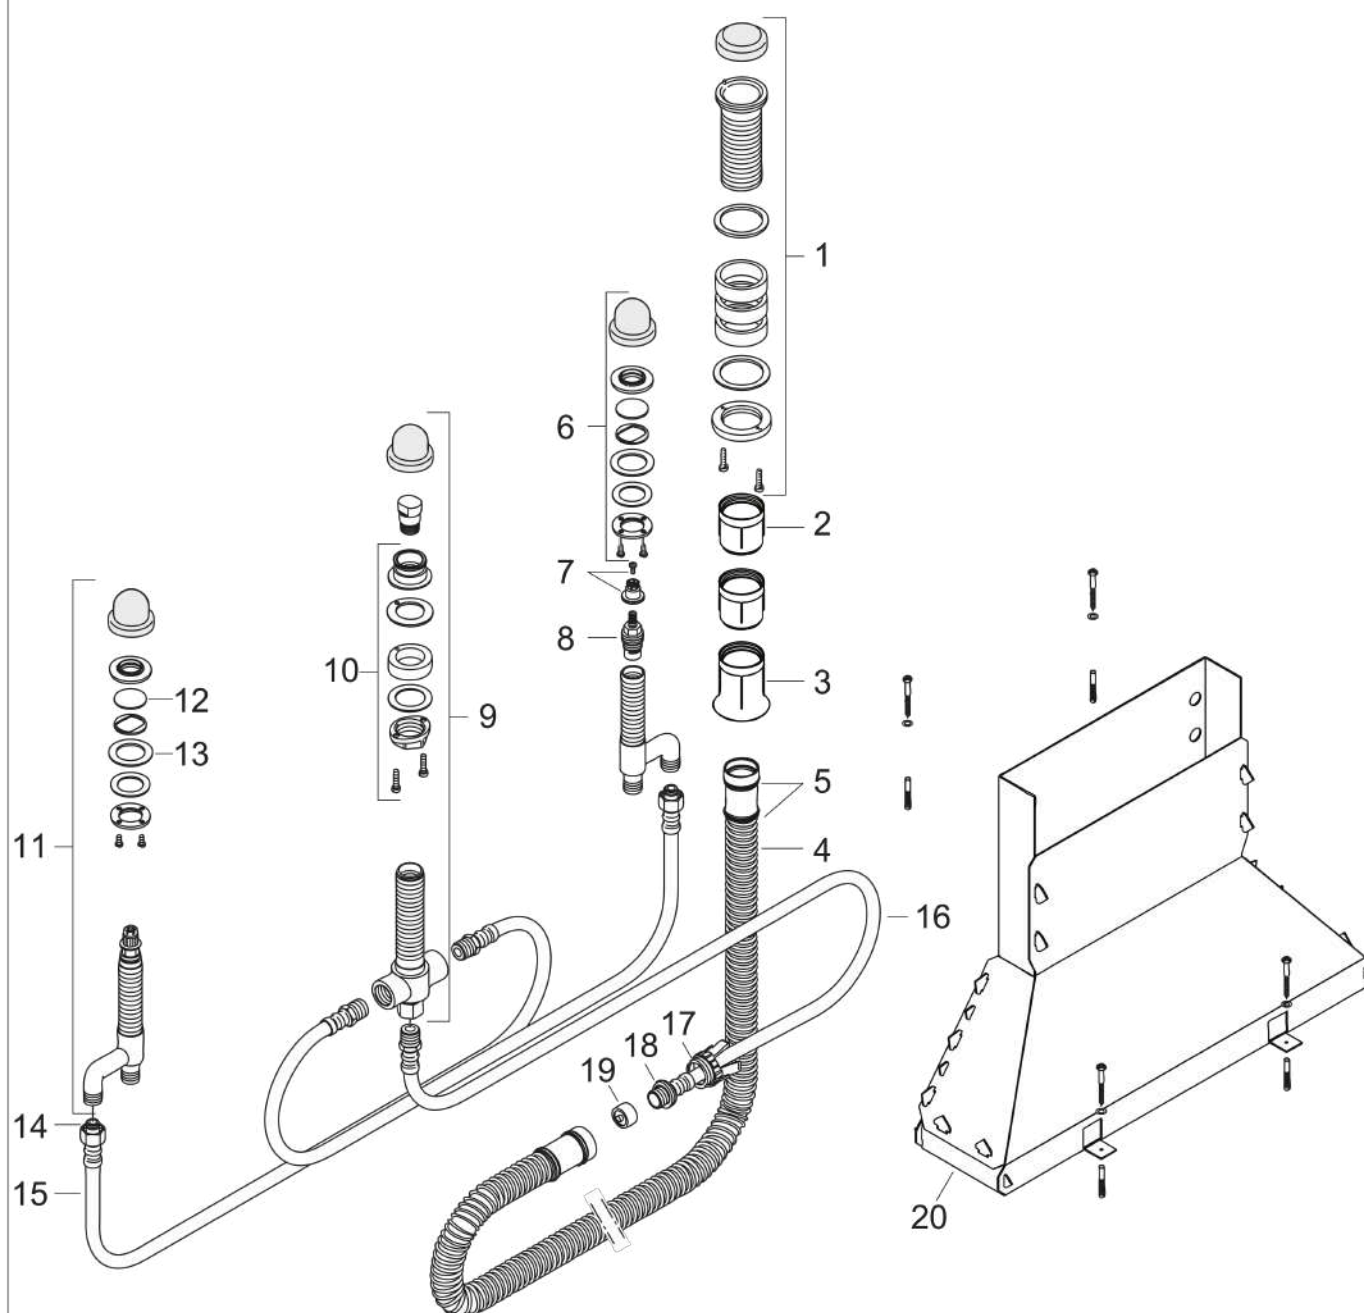

Basic set for 4-hole rim mounted bath mixer
Surfaces: n.a. Article Number: 15480180

product features

- maximum pull-out length of hand shower: 1.10 m
- connection dimension: DN15

Product image

Scale drawing

Basic set for 4-hole rim mounted bath mixer
 Surfaces: n.a. Article Number: 15480180

Exploded Drawing

Year of production: >10/17

Basic set for 4-hole rim mounted bath mixer

Surfaces: n.a. Article Number: **15480180**

Spare part list

Year of production: >10/17

Pos.		Article Number	Price	PU
1	fixing set for Secuflex	96072000	€ 70,57	1
2	sleeve	98806000	€ 5,24	1
3	guide tube	98807000	€ 5,24	1
4	Secuflex hose 2,25 m	94108000	€ 162,08	1
5	O-ring 35x3	98435000	€ 3,21	1
6	fixing set for shut off unit	96078000	€ 28,20	1
7	handle fixing set	94184000	€ 5,24	1
8	shut off unit right closing	94009000	€ 35,94	1
9	selector housing	96125000	-	1
10	fixing set for 4 hole bath mixer spout	96080000	€ 44,63	1
11	stop valve cpl.	92944000	€ 162,08	1
12	O-ring 40x3	92634000	€ 3,21	1
13	lever collar	97548000	€ 3,21	1
14	O-ring 11x2	98127000	€ 3,21	1
15	pressure hose	96565000	€ 35,94	1
16	pressure hose	94174000	€ 57,12	1
17	expended nut for Secuflex	96074000	€ 8,45	1
18	O-ring 27x2,5	98149000	€ 3,21	1
19	plug	97568000	€ 8,45	1
20	Secuflexbox	28389000	€ 57,12	1
a	silicone sprayer 10 ml	97864000	€ 35,94	1