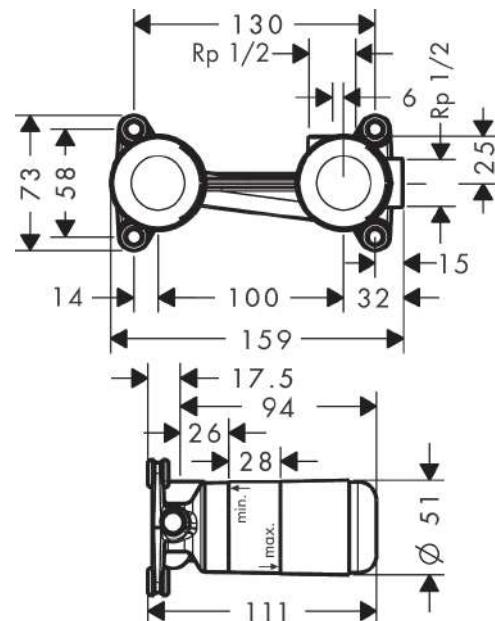

### product features

- variable positioning of the mixer system, can be left or right of the spout
- easy orientation due to support surfaces for the spirit level
- with building protection cover against contamination during assembly
- with dimension indication for exact determination of the installation depth
- with pre-mounted fastening lugs for mounting in drywall and solidwall
- sound-decoupled installation
- connection dimension: DN15
- minimum mounting depth: 44 mm
- maximum mounting depth: 72 mm

### Scale drawing

**Basic set for single lever basin mixer for concealed installation wall-mounted**  
Surfaces: n.a. Article Number: 13623180

## Exploded Drawing

Year of production: >10/17

**Basic set for single lever basin mixer for concealed installation wall-mounted**

Surfaces: n.a. Article Number: **13623180**

**Spare part list**

Year of production: >10/17

Pos.		Article Number	Price	PU
1	O-ring 18x2,5	98139000	€ 3,21	1
2	O-ring 24x3	92112000	€ 3,21	1
3	extension 25 mm	13586000	-	1