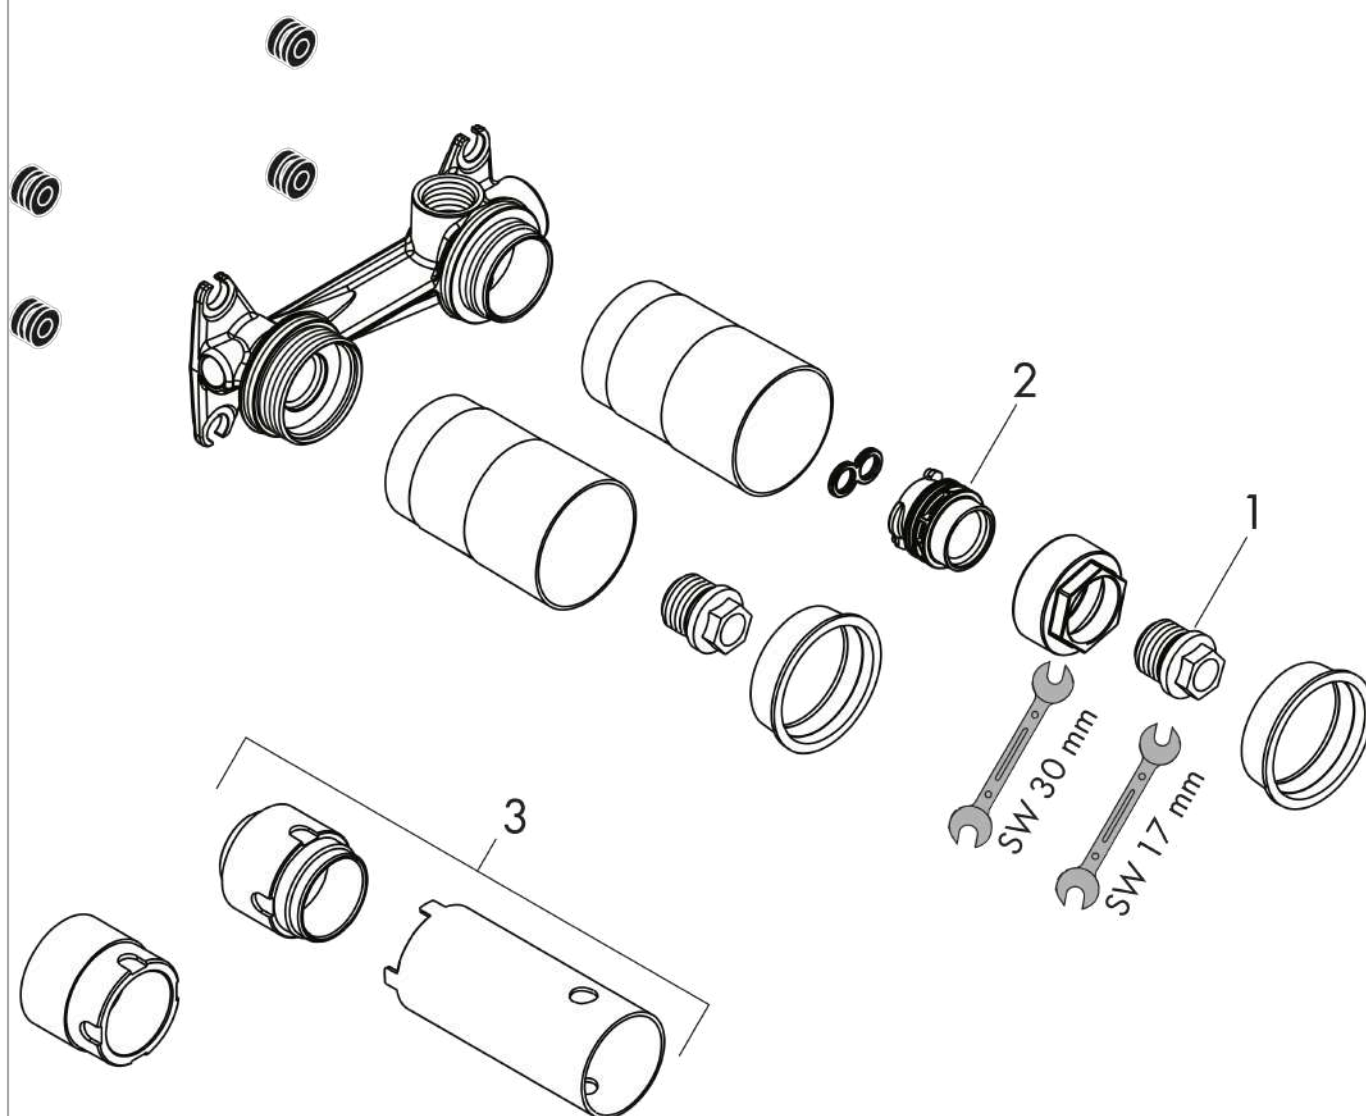

### product features

- variable positioning of the mixer system, can be left or right of the spout
- easy orientation due to support surfaces for the spirit level
- with building protection cover against contamination during assembly
- with dimension indication for exact determination of the installation depth
- with pre-mounted fastening lugs for mounting in drywall and solidwall
- sound-decoupled installation
- connection dimension: DN15
- minimum mounting depth: 44 mm
- maximum mounting depth: 72 mm

### Scale drawing

**Basic set for single lever basin mixer for concealed installation wall-mounted**  
Surfaces: n.a. Article Number: 13623180

## Exploded Drawing

Year of production: >10/17

**Basic set for single lever basin mixer for concealed installation wall-mounted**

Surfaces: n.a. Article Number: **13623180**

**Spare part list**

Year of production: >10/17

Pos.		Article Number	Price	PU
1	O-ring 18x2,5	98139000	€ 3,21	1
2	O-ring 24x3	92112000	€ 3,21	1
3	extension 25 mm	13586000	-	1