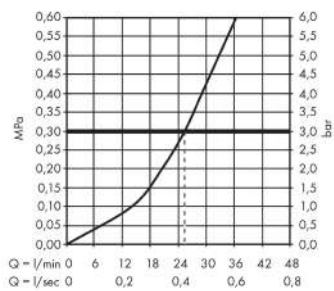

AXOR Starck Organic
Thermostat for concealed installation with shut-off valve
Surfaces: Article Number: **12715000**

Flowchart