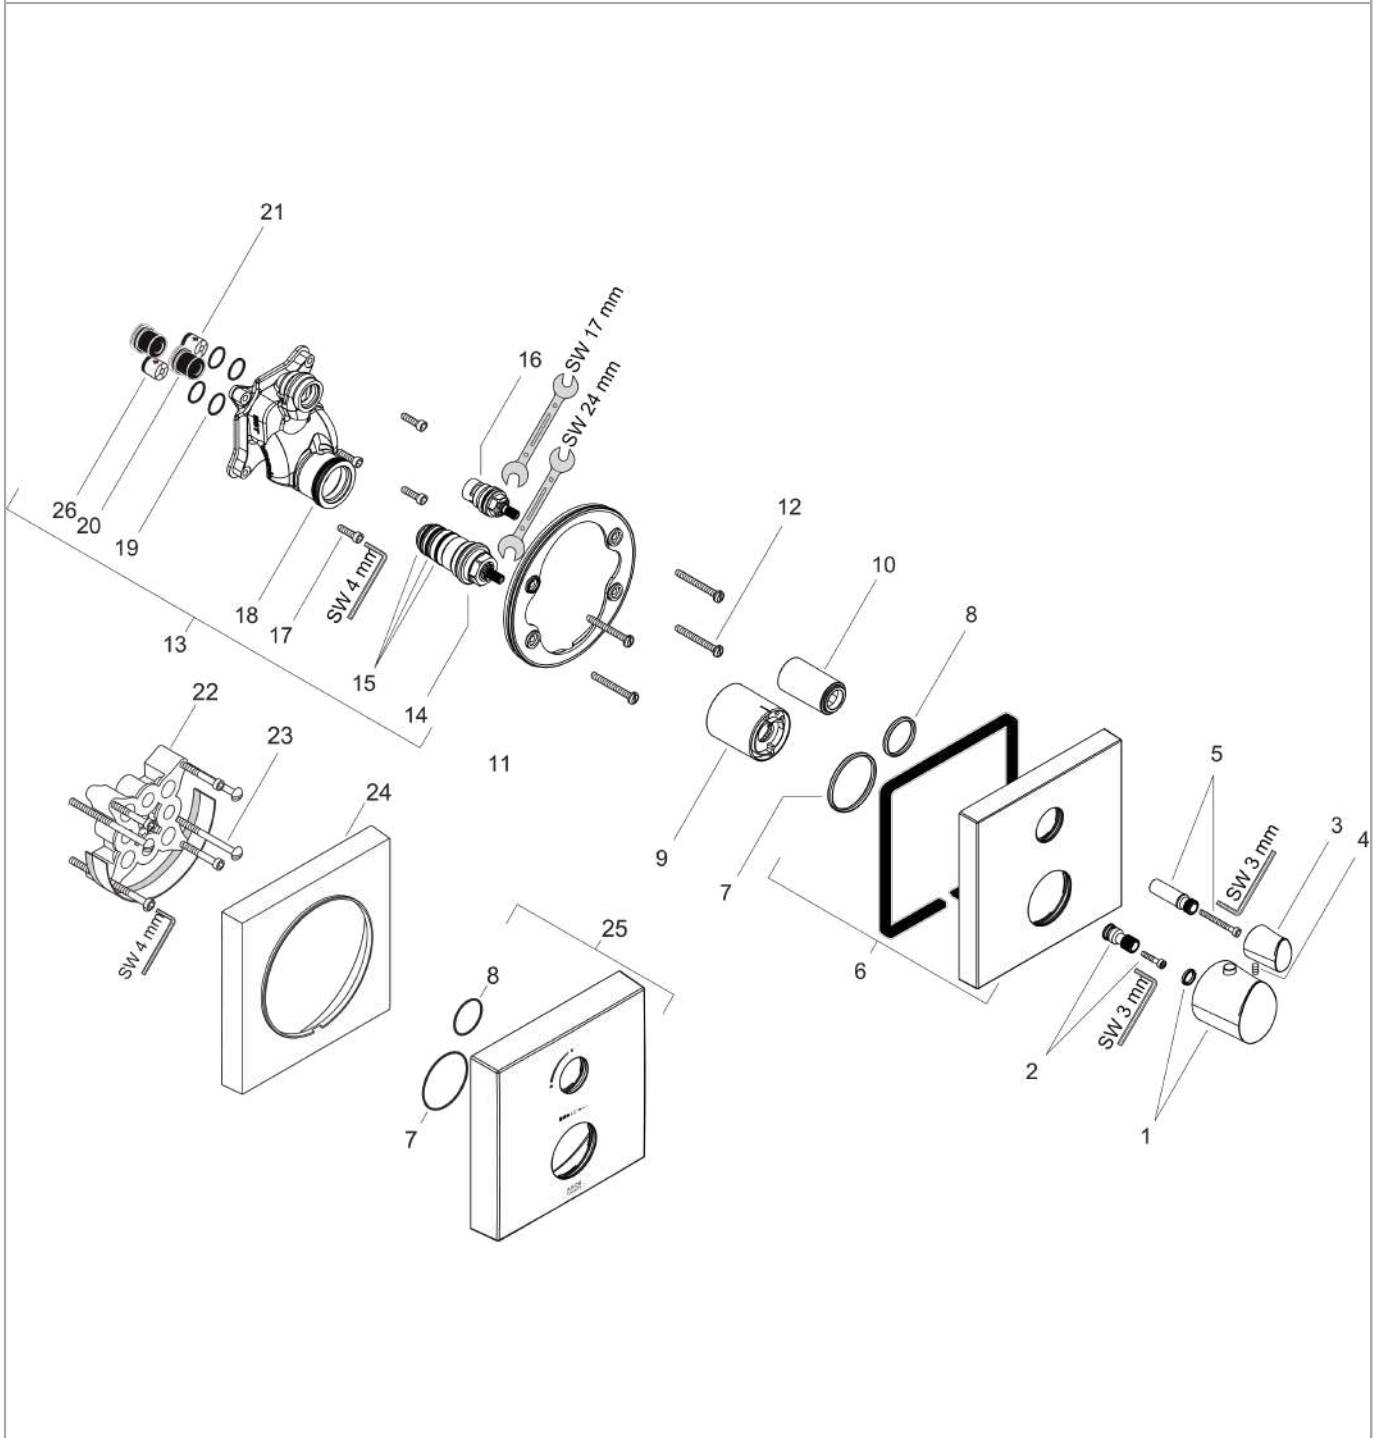

AXOR Starck Organic
Thermostat for concealed installation with shut-off valve
 Surfaces: Article Number: **12715000**

product features

- 1 function
- thermostat cartridge, ceramic valves 90°
- maximum flow rate at 3 bar: 25 l/min
- min. operating pressure: 1 bar
- max. operating pressure: 10 bar
- safety stop at 40 °C
- temperature limitation adjustable
- non-return valve
- with silencer
- connection type: basic set

Product image

Scale drawing

AXOR Starck Organic
Thermostat for concealed installation with shut-off valve
Surfaces: Article Number: **12715000**

Flowchart

AXOR Starck Organic
Thermostat for concealed installation with shut-off valve
 Surfaces: Article Number: **12715000**

Exploded Drawing

Year of production: >11/12

AXOR Starck Organic
Thermostat for concealed installation with shut-off valve
 Surfaces: Article Number: **12715000**

Spare part list

Year of production: >11/12

Pos.		Article Number	PC	PU
1	handle for thermostat	98313000	15	1
2	adapter for handle	96435000	6	1
3	handle	98316000	14	1
4	hollow set screw M4x8	97669000	1	1
5	adapter for handle	95256000	7	1
6	escutcheon 170 / 170 mm	98317000	16	1
7	O-Ring 48x3	95508000	1	1
8	O-ring 29x3	98371000	2	1
9	sleeve	96439000	9	1
10	sleeve	96446000	8	1
11	holder for escutcheon	98793000	9	1
12	set of fixing screws	96454000	3	1
13	installation unit cpl.	92760000	18	1
14	thermostat cartridge	94282000	15	1
15	sealing set	95037000	10	1
16	shut off unit right closing	94009000	9	1
17	set of screws	96525000	3	1
18	O-ring 39x2	98158000	1	1
19	O-ring 16x2	98133000	1	1
20	noise reduction	94073000	7	1
21	set of non return valves DW 15	94074000	5	1
22	extension 25 mm	13595000	99	1
23	set of fixing screws	97747000	1	1
24	extension 22 mm	97407000	99	1
25	escutcheon height = 33 mm (when wall is not deep enough).	14970000	99	1
26	non return valve (pressure-resistant up to 2 MPa)	92594000	5	1
a	concealed item	01800180	99	1
b	adapter for exchanged connections	93181000	18	1
c	non return valve with filter	92499000	5	1