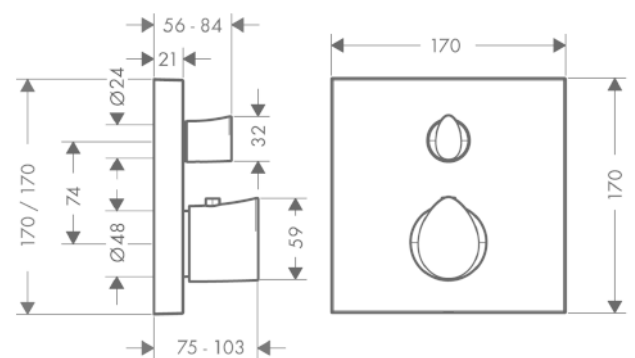

AXOR Starck Organic
Thermostat for concealed installation with shut-off valve
 Surfaces: Article Number: **12715000**

product features

- 1 function
- thermostat cartridge, ceramic valves 90°
- maximum flow rate at 3 bar: 25 l/min
- min. operating pressure: 1 bar
- max. operating pressure: 10 bar
- safety stop at 40 °C
- temperature limitation adjustable
- non-return valve
- with silencer
- connection type: basic set

Product image

Scale drawing

AXOR Starck Organic
Thermostat for concealed installation with shut-off valve
Surfaces: Article Number: **12715000**

Flowchart

AXOR Starck Organic
Thermostat for concealed installation with shut-off valve
 Surfaces: Article Number: **12715000**

Pos.		Article Number	PC	PU
1	handle for thermostat	98313000	15	1
2	adapter for handle	96435000	6	1
3	handle	98316000	14	1
4	hollow set screw M4x8	97669000	1	1
5	adapter for handle	95256000	7	1
6	escutcheon 170 / 170 mm	98317000	16	1
7	O-Ring 48x3	95508000	1	1
8	O-ring 29x3	98371000	2	1
9	sleeve	96439000	9	1
10	sleeve	96446000	8	1
11	holder for escutcheon	98793000	9	1
12	set of fixing screws	96454000	3	1
13	installation unit cpl.	92760000	18	1
14	thermostat cartridge	94282000	15	1
15	sealing set	95037000	10	1
16	shut off unit right closing	94009000	9	1
17	set of screws	96525000	3	1
18	O-ring 39x2	98158000	1	1
19	O-ring 16x2	98133000	1	1
20	noise reduction	94073000	7	1
21	set of non return valves DW 15	94074000	5	1
22	extension 25 mm	13595000	99	1
23	set of fixing screws	97747000	1	1
24	extension 22 mm	97407000	99	1
25	escutcheon height = 33 mm (when wall is not deep enough).	14970000	99	1
26	non return valve (pressure-resistant up to 2 MPa)	92594000	5	1
a	concealed item	01800180	99	1
b	adapter for exchanged connections	93181000	18	1
c	non return valve with filter	92499000	5	1