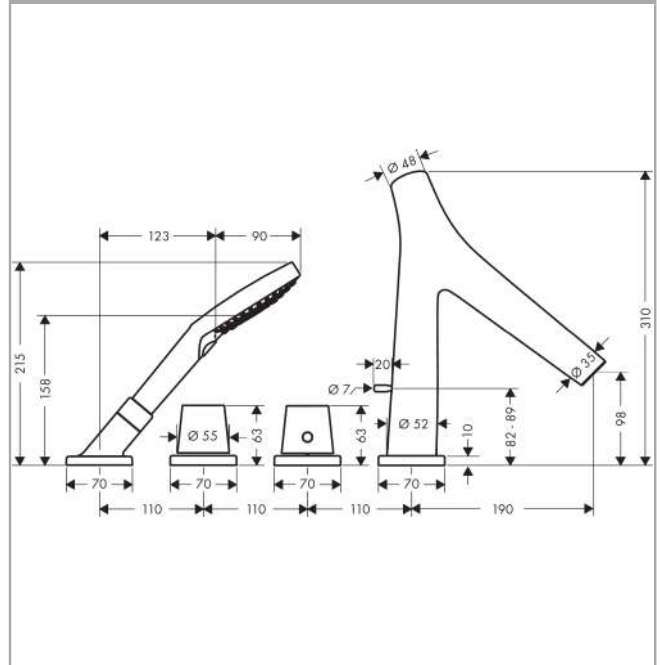

## product features

- consists of: 4-hole tile mounted bath mixer, hand shower, Secuflex hose set
- projection 190 mm
- 2 functions
- spray type mixer: laminar spray
- spray type hand shower: Rain, RainAir, WhirlAir
- maximum pull-out length of hand shower: 1.10 m
- maximum flow rate at 3 bar: 17 l/min
- flow rate for bath spout at 3 bar: 17 l/min
- flow rate of hand shower at 3 bar: 16 l/min
- min. operating pressure: 1 bar
- max. operating pressure: 10 bar
- thermostat cartridge
- safety stop at 40 °C
- temperature limitation adjustable
- non-return valve
- with automatic resetting
- with silencer
- connection type: basic set
- connection dimension: DN15

## Scale drawing