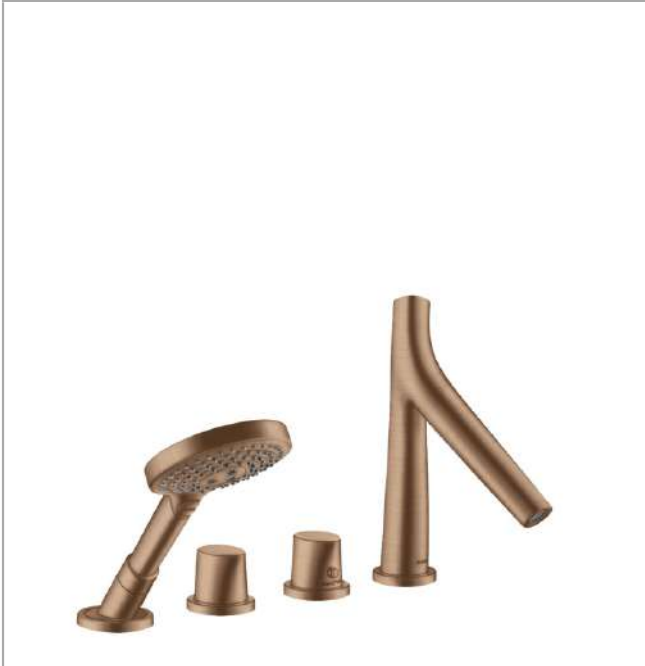

AXOR Starck Organic
4-hole tile mounted thermostatic bath mixer
Surfaces: Article Number: **12426310**

product features

- consists of: 4-hole tile mounted bath mixer, hand shower, Secuflex hose set
- projection 190 mm
- 2 functions
- spray type mixer: laminar spray
- spray type hand shower: Rain, RainAir, WhirlAir
- maximum pull-out length of hand shower: 1.10 m
- maximum flow rate at 3 bar: 17 l/min
- flow rate for bath spout at 3 bar: 17 l/min
- flow rate of hand shower at 3 bar: 16 l/min
- min. operating pressure: 1 bar
- max. operating pressure: 10 bar
- thermostat cartridge
- safety stop at 40 °C
- temperature limitation adjustable
- non-return valve
- with automatic resetting
- with silencer
- connection type: basic set
- connection dimension: DN15

AXOR Starck Organic
4-hole tile mounted thermostatic bath mixer
 Surfaces: Article Number: **12426310**

Product image

Scale drawing

Flowchart