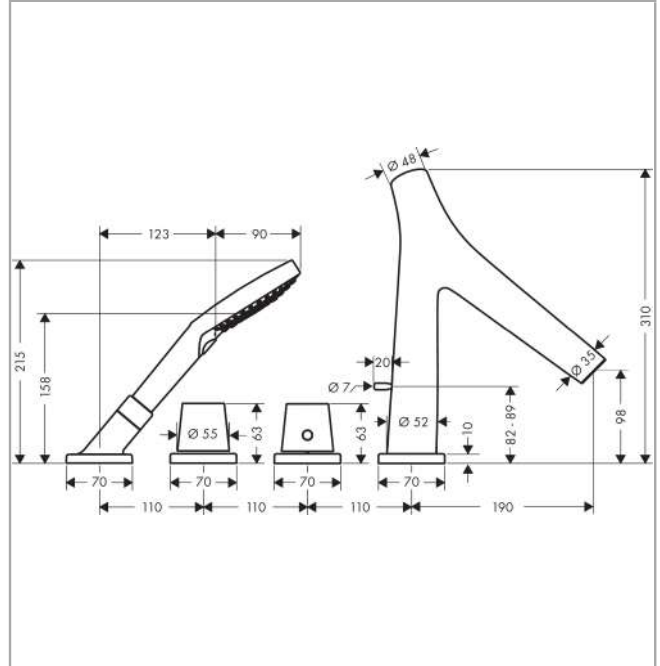

AXOR Starck Organic
4-hole tile mounted thermostatic bath mixer
Surfaces: Article Number: **12426310**

product features

- consists of: 4-hole tile mounted bath mixer, hand shower, Secuflex hose set
- projection 190 mm
- 2 functions
- spray type mixer: laminar spray
- spray type hand shower: Rain, RainAir, WhirlAir
- maximum pull-out length of hand shower: 1.10 m
- maximum flow rate at 3 bar: 17 l/min
- flow rate for bath spout at 3 bar: 17 l/min
- flow rate of hand shower at 3 bar: 16 l/min
- min. operating pressure: 1 bar
- max. operating pressure: 10 bar
- thermostat cartridge
- safety stop at 40 °C
- temperature limitation adjustable
- non-return valve
- with automatic resetting
- with silencer
- connection type: basic set
- connection dimension: DN15

AXOR Starck Organic
4-hole tile mounted thermostatic bath mixer
 Surfaces: Article Number: **12426310**

Product image

Scale drawing

Flowchart