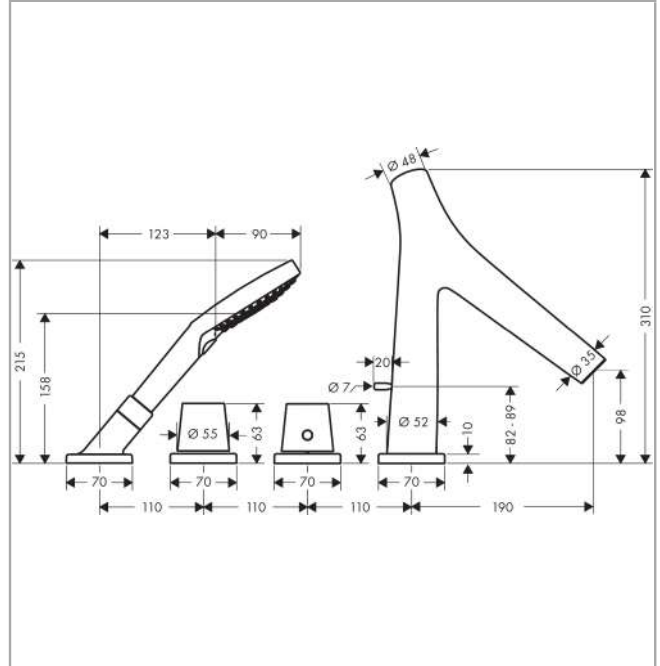

## product features

- consists of: 4-hole tile mounted bath mixer, hand shower, Secuflex hose set
- projection 190 mm
- 2 functions
- spray type mixer: laminar spray
- spray type hand shower: Rain, RainAir, WhirlAir
- maximum pull-out length of hand shower: 1.10 m
- maximum flow rate at 3 bar: 17 l/min
- flow rate for bath spout at 3 bar: 17 l/min
- flow rate of hand shower at 3 bar: 16 l/min
- min. operating pressure: 1 bar
- max. operating pressure: 10 bar
- thermostat cartridge
- safety stop at 40 °C
- temperature limitation adjustable
- non-return valve
- with automatic resetting
- with silencer
- connection type: basic set
- connection dimension: DN15

## Scale drawing