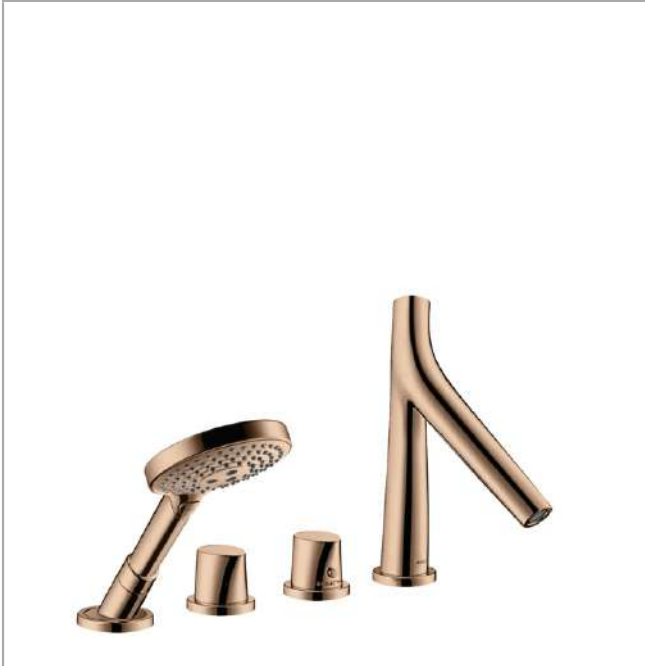

AXOR Starck Organic
4-hole tile mounted thermostatic bath mixer
Surfaces: Article Number: **12426300**

Product image