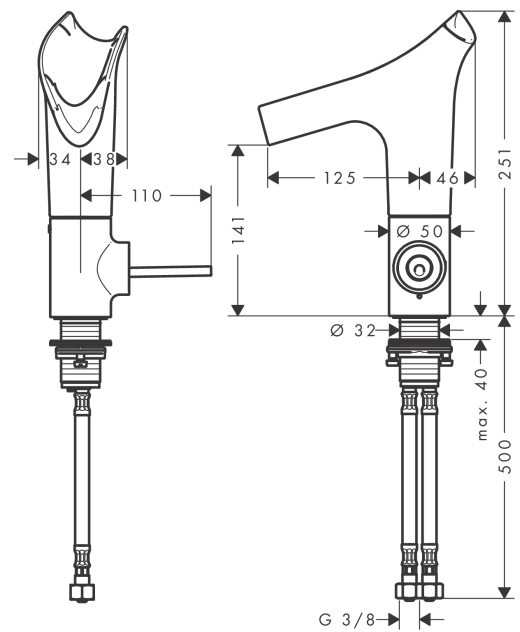

### Single lever basin mixer 140 with glass spout and waste set - bevel cut

Surfaces: Article Number: **12123990**

#### product features

- consists of: single lever basin mixer, waste set
- ComfortZone 140
- projection: 125 mm
- spout height: 141 mm
- swivel range adjustable in 3 steps 95°, 120° or 360°
- spray type: laminar spray
- EasyClick connection between body and spout with SafetyStop-function
- Spout is dishwasher safe
- material spout: crystal glass
- maximum flow rate at 3 bar: 4 l/min
- ceramic cartridge
- non-closing waste set
- connection type: G 3/8 connections
- connection dimension: DN15
- handle can be positioned on the right or left
- handle position on the side: bottom-side at the base body (not suitable for wash bowls)
- not recommended for the public and semi-public area

#### Technology

**AXOR Starck V**  
**Single lever basin mixer 140 with glass spout and waste set - bevel cut**  
 Surfaces: Article Number: **12123990**

**Product image**

**Scale drawing**

**Flowchart**

**AXOR Starck V**  
**Single lever basin mixer 140 with glass spout and waste set - bevel cut**  
 Surfaces: Article Number: **12123990**

## AXOR Starck V

Single lever basin mixer 140 with glass spout and waste set - bevel cut

Surfaces: Article Number: **12123990**