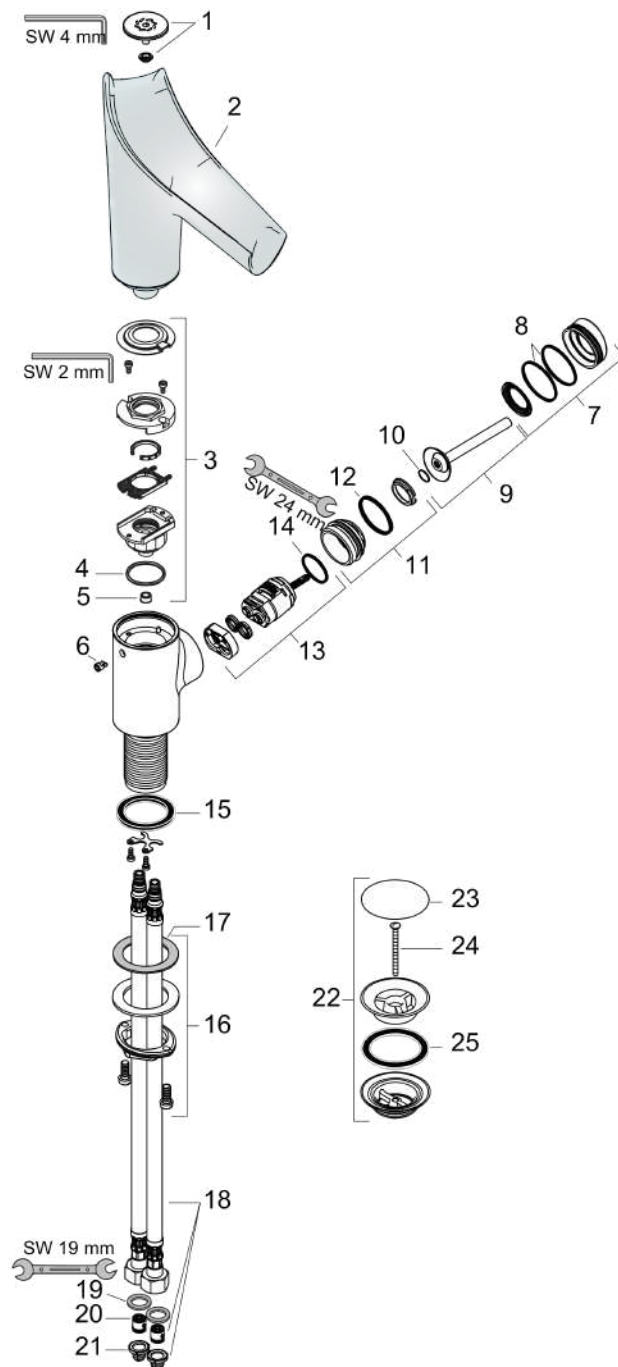

AXOR Starck V
Single lever basin mixer 140 with glass spout and waste set - bevel cut
Surfaces: Article Number: **12123990**

Exploded Drawing

Year of production: >07/16

AXOR Starck V

Single lever basin mixer 140 with glass spout and waste set - bevel cut

Surfaces: Article Number: **12123990**

Spare part list

Year of production: >07/16

Pos.		Article Number	PC	PU
1	spray head cpl.	92486990	16	1
2	spout cpl.	92767000	23	1
3	service unit	92488000	16	1
4	O-ring 26x2	98147000	1	1
5	flow limiter (4 l/min)	92491000	4	1
6	pushbutton	92492990	11	1
7	escutcheon	92489990	16	1
8	O-ring 35x1,5	92114000	2	1
9	handle	92490990	16	1
10	O-ring 9x2	98119000	1	1
11	nut	95667000	7	1
12	O-ring 30x1,5	98433000	1	1
13	cartridge, assy	96339000	12	1
14	O-ring 21,95x1,78	95169000	1	1
15	flat seal	98749000	2	1
16	fixing set (Ø 32)	13961000	7	1
17	lever collar	97548000	1	1
18	connection hose 450 mm M8x0,75 G3/8	98809000	10	1
19	sealing set	95581000	2	1
20	non return valve DW 10	96456000	3	1
21	filter packing	95291000	4	1
22	waste	50001990	99	1
23	cover	97141000	6	1
24	screw	98000000	2	1
25	form ring	96361000	3	1
a	fixation extension 35 mm	13898000	12	1
b	Grease	90920000	5	1