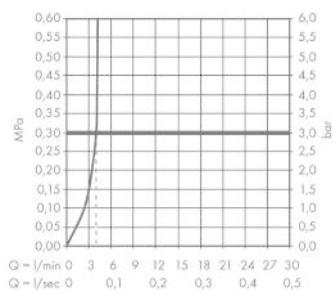

AXOR Starck V
Single lever basin mixer 140 with glass spout and waste set - bevel cut
Surfaces: Article Number: **12123990**

Product image

Scale drawing

Flowchart