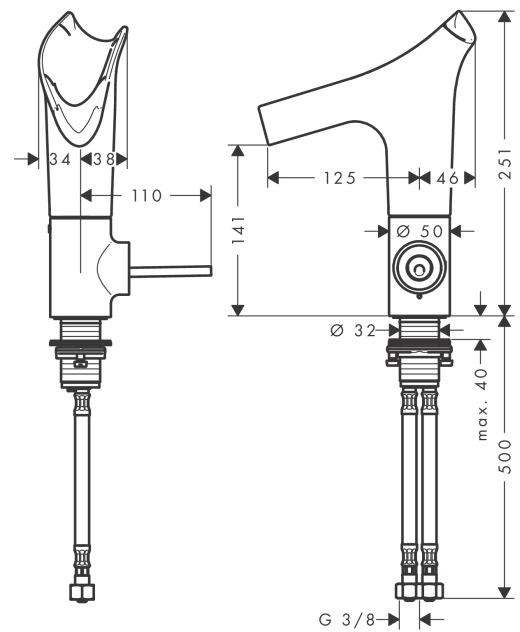

AXOR Starck V

Single lever basin mixer 140 with glass spout and waste set - bevel cut

Surfaces: Article Number: **12123820**

product features

- consists of: single lever basin mixer, waste set
- ComfortZone 140
- projection: 125 mm
- spout height: 141 mm
- swivel range adjustable in 3 steps 95°, 120° or 360°
- spray type: laminar spray
- EasyClick connection between body and spout with SafetyStop-function
- Spout is dishwasher safe
- material spout: crystal glass
- maximum flow rate at 3 bar: 4 l/min
- ceramic cartridge
- non-closing waste set
- connection type: G 3/8 connections
- connection dimension: DN15
- handle can be positioned on the right or left
- handle position on the side: bottom-side at the base body (not suitable for wash bowls)
- not recommended for the public and semi-public area

Technology

AXOR Starck V
Single lever basin mixer 140 with glass spout and waste set - bevel cut
 Surfaces: Article Number: **12123820**

Product image

Scale drawing

Flowchart