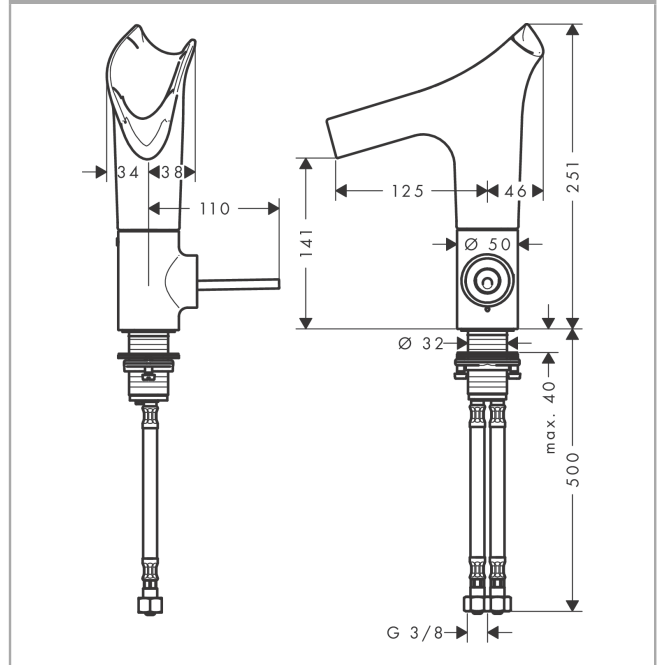

AXOR Starck V

Single lever basin mixer 140 with glass spout and waste set - bevel cut

Surfaces: Article Number: **12123340**

product features

- consists of: single lever basin mixer, waste set
- ComfortZone 140
- projection: 125 mm
- spout height: 141 mm
- swivel range adjustable in 3 steps 95°, 120° or 360°
- spray type: laminar spray
- EasyClick connection between body and spout with SafetyStop-function
- Spout is dishwasher safe
- material spout: crystal glass
- maximum flow rate at 3 bar: 4 l/min
- ceramic cartridge
- non-closing waste set
- connection type: G 3/8 connections
- connection dimension: DN15
- handle can be positioned on the right or left
- handle position on the side: bottom-side at the base body (not suitable for wash bowls)
- not recommended for the public and semi-public area

Technology

AXOR Starck V
Single lever basin mixer 140 with glass spout and waste set - bevel cut
 Surfaces: Article Number: **12123340**

Product image

Scale drawing

Flowchart