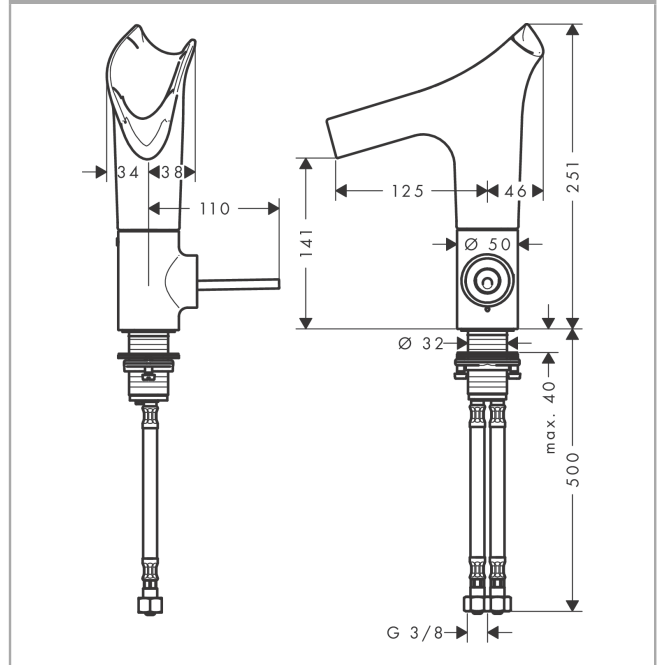

AXOR Starck V

Single lever basin mixer 140 with glass spout and waste set - bevel cut

Surfaces: Article Number: **12123330**

product features

- consists of: single lever basin mixer, waste set
- ComfortZone 140
- projection: 125 mm
- spout height: 141 mm
- swivel range adjustable in 3 steps 95°, 120° or 360°
- spray type: laminar spray
- EasyClick connection between body and spout with SafetyStop-function
- Spout is dishwasher safe
- material spout: crystal glass
- maximum flow rate at 3 bar: 4 l/min
- ceramic cartridge
- non-closing waste set
- connection type: G 3/8 connections
- connection dimension: DN15
- handle can be positioned on the right or left
- handle position on the side: bottom-side at the base body (not suitable for wash bowls)
- not recommended for the public and semi-public area

Technology

AXOR Starck V
Single lever basin mixer 140 with glass spout and waste set - bevel cut
 Surfaces: Article Number: **12123330**

Product image

Scale drawing

Flowchart