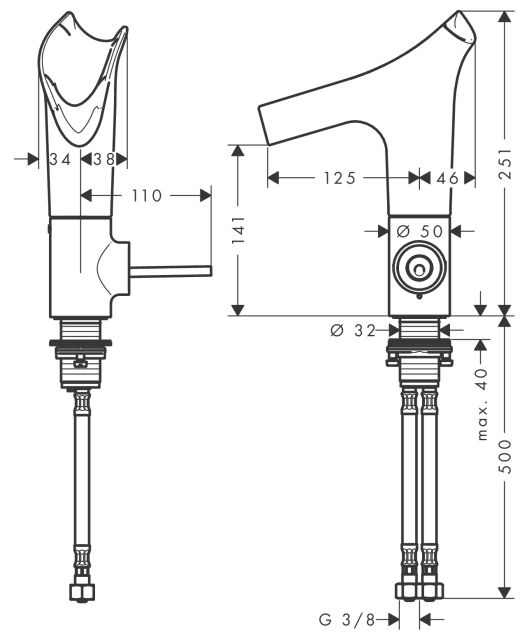

AXOR Starck V

Single lever basin mixer 140 with glass spout and waste set - bevel cut

Surfaces: Article Number: **12123000**

product features

- consists of: single lever basin mixer, waste set
- ComfortZone 140
- projection: 125 mm
- spout height: 141 mm
- swivel range adjustable in 3 steps 95°, 120° or 360°
- spray type: laminar spray
- EasyClick connection between body and spout with SafetyStop-function
- Spout is dishwasher safe
- material spout: crystal glass
- maximum flow rate at 3 bar: 4 l/min
- ceramic cartridge
- non-closing waste set
- connection type: G 3/8 connections
- connection dimension: DN15
- handle can be positioned on the right or left
- handle position on the side: bottom-side at the base body (not suitable for wash bowls)
- not recommended for the public and semi-public area

Technology

AXOR Starck V
Single lever basin mixer 140 with glass spout and waste set - bevel cut
 Surfaces: Article Number: **12123000**

Product image

Scale drawing

Flowchart