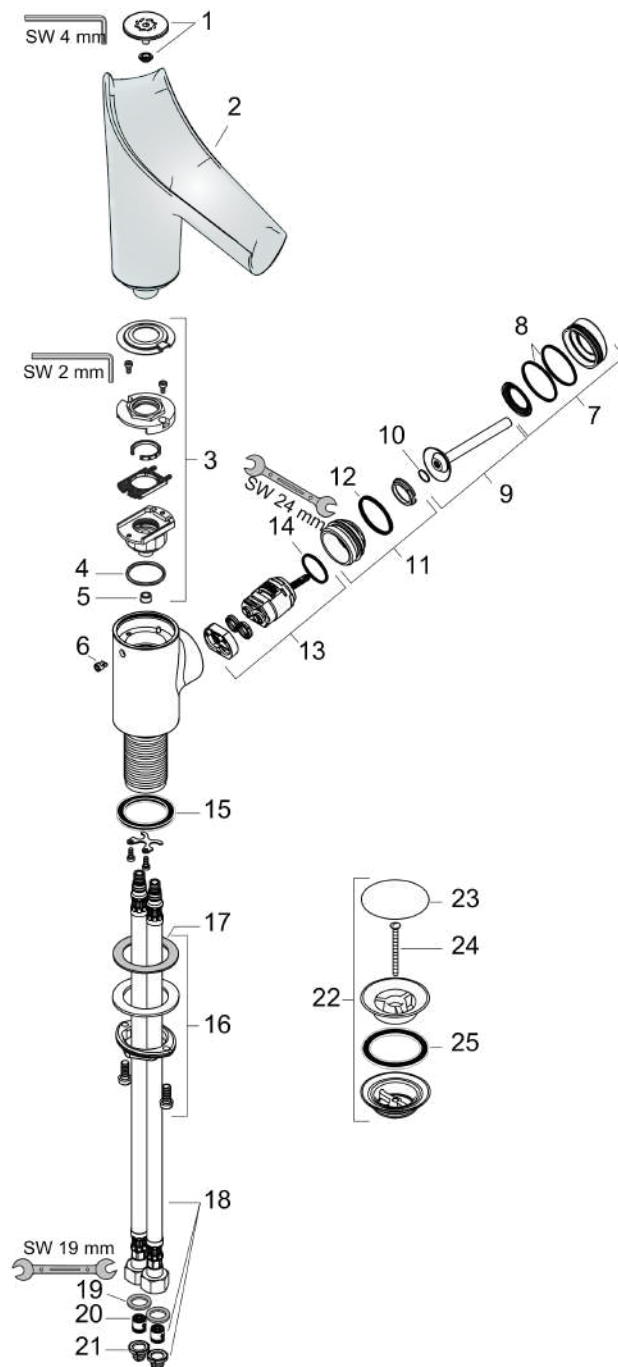

### Flowchart

**AXOR Starck V**  
**Single lever basin mixer 140 with glass spout and waste set - diamond cut**  
 Surfaces: Article Number: **12122990**

## Exploded Drawing

Year of production: >07/16

## AXOR Starck V

Single lever basin mixer 140 with glass spout and waste set - diamond cut

Surfaces: Article Number: **12122990**

### Spare part list

Year of production: >07/16

Pos.		Article Number	PC	PU
1	spray head cpl.	92486990	0	1
2	spout cpl.	92766000	0	1
3	service unit	92488000	0	1
4	O-ring 26x2	98147000	0	1
5	flow limiter (4 l/min)	92491000	0	1
6	pushbutton	92492990	0	1
7	escutcheon	92489990	0	1
8	O-ring 35x1,5	92114000	0	1
9	handle	92490990	0	1
10	O-ring 9x2	98119000	0	1
11	nut	95667000	0	1
12	O-ring 30x1,5	98433000	0	1
13	cartridge, assy	96339000	0	1
14	O-ring 21,95x1,78	95169000	0	1
15	flat seal	98749000	0	1
16	fixing set (Ø 32)	13961000	0	1
17	lever collar	97548000	0	1
18	connection hose 450 mm M8x0,75 G3/8	98809000	0	1
19	sealing set	95581000	0	1
20	non return valve DW 10	96456000	0	1
21	filter packing	95291000	0	1
22	waste	50001990	0	1
23	cover	97141000	0	1
24	screw	98000000	0	1
25	form ring	96361000	0	1
a	fixation extension 35 mm	13898000	0	1
b	Grease	90920000	0	1