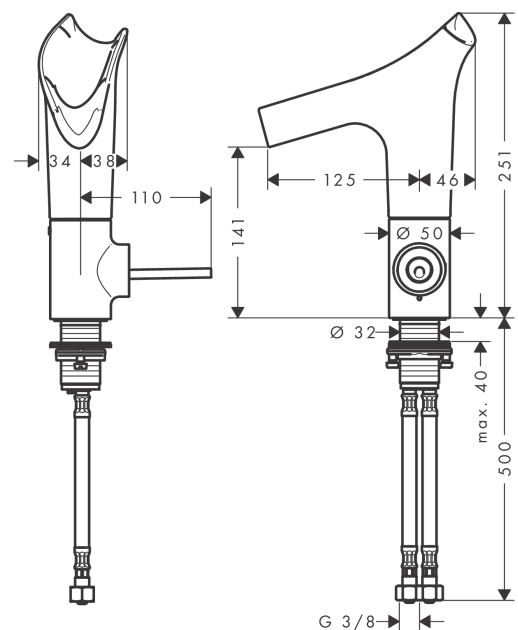

### Single lever basin mixer 140 with glass spout and waste set - diamond cut

Surfaces: Article Number: **12122990**

#### product features

- consists of: single lever basin mixer, waste set
- ComfortZone 140
- projection: 125 mm
- spout height: 141 mm
- swivel range adjustable in 3 steps 95°, 120° or 360°
- spray type: laminar spray
- EasyClick connection between body and spout with SafetyStop-function
- Spout is dishwasher safe
- material spout: crystal glass
- maximum flow rate at 3 bar: 4 l/min
- ceramic cartridge
- non-closing waste set
- connection type: G 3/8 connections
- connection dimension: DN15
- handle can be positioned on the right or left
- handle position on the side: bottom-side at the base body (not suitable for wash bowls)

## AXOR Starck V

Single lever basin mixer 140 with glass spout and waste set - diamond cut

Surfaces: Article Number: **12122990**