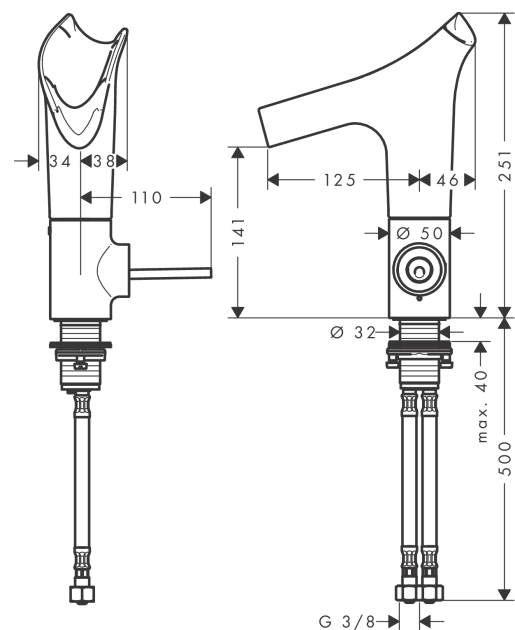

AXOR Starck V

Single lever basin mixer 140 with glass spout and waste set - diamond cut

Surfaces: Article Number: **12122950**

product features

- consists of: single lever basin mixer, waste set
- ComfortZone 140
- projection: 125 mm
- spout height: 141 mm
- swivel range adjustable in 3 steps 95°, 120° or 360°
- spray type: laminar spray
- EasyClick connection between body and spout with SafetyStop-function
- Spout is dishwasher safe
- material spout: crystal glass
- maximum flow rate at 3 bar: 4 l/min
- ceramic cartridge
- non-closing waste set
- connection type: G 3/8 connections
- connection dimension: DN15
- handle can be positioned on the right or left
- handle position on the side: bottom-side at the base body (not suitable for wash bowls)

Technology

Product image

Scale drawing

AXOR Starck V

Single lever basin mixer 140 with glass spout and waste set - diamond cut

Surfaces: Article Number: 12122950

Flowchart