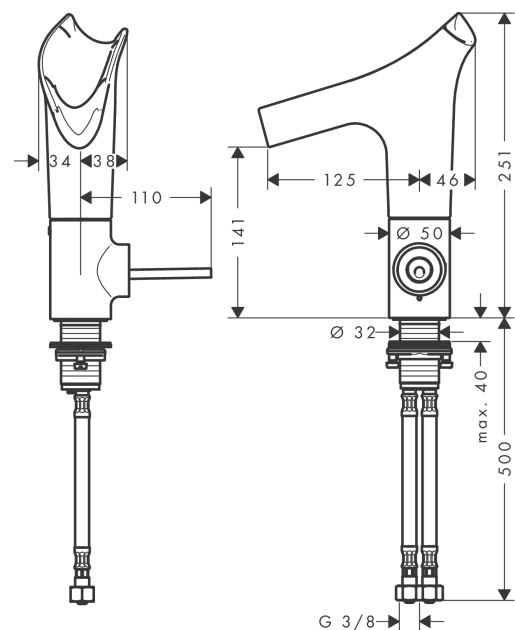

AXOR Starck V

Single lever basin mixer 140 with glass spout and waste set - diamond cut

Surfaces: Article Number: **12122820**

product features

- consists of: single lever basin mixer, waste set
- ComfortZone 140
- projection: 125 mm
- spout height: 141 mm
- swivel range adjustable in 3 steps 95°, 120° or 360°
- spray type: laminar spray
- EasyClick connection between body and spout with SafetyStop-function
- Spout is dishwasher safe
- material spout: crystal glass
- maximum flow rate at 3 bar: 4 l/min
- ceramic cartridge
- non-closing waste set
- connection type: G 3/8 connections
- connection dimension: DN15
- handle can be positioned on the right or left
- handle position on the side: bottom-side at the base body (not suitable for wash bowls)

Technology

Product image

Scale drawing

AXOR Starck V
Single lever basin mixer 140 with glass spout and waste set - diamond cut
Surfaces: Article Number: **12122820**

Flowchart