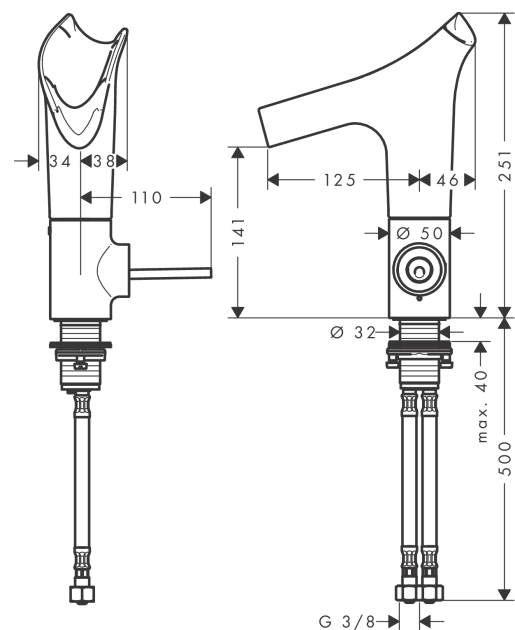

AXOR Starck V

Single lever basin mixer 140 with glass spout and waste set - diamond cut

Surfaces: Article Number: **12122800**

product features

- consists of: single lever basin mixer, waste set
- ComfortZone 140
- projection: 125 mm
- spout height: 141 mm
- swivel range adjustable in 3 steps 95°, 120° or 360°
- spray type: laminar spray
- EasyClick connection between body and spout with SafetyStop-function
- Spout is dishwasher safe
- material spout: crystal glass
- maximum flow rate at 3 bar: 4 l/min
- ceramic cartridge
- non-closing waste set
- connection type: G 3/8 connections
- connection dimension: DN15
- handle can be positioned on the right or left
- handle position on the side: bottom-side at the base body (not suitable for wash bowls)

Technology

Product image

Scale drawing

AXOR Starck V

Single lever basin mixer 140 with glass spout and waste set - diamond cut

Surfaces: Article Number: 12122800

Flowchart