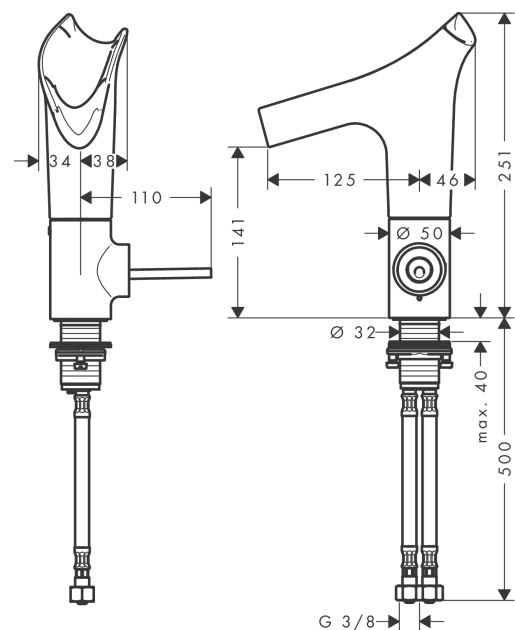

AXOR Starck V

Single lever basin mixer 140 with glass spout and waste set - diamond cut

Surfaces: Article Number: **12122310**

product features

- consists of: single lever basin mixer, waste set
- ComfortZone 140
- projection: 125 mm
- spout height: 141 mm
- swivel range adjustable in 3 steps 95°, 120° or 360°
- spray type: laminar spray
- EasyClick connection between body and spout with SafetyStop-function
- Spout is dishwasher safe
- material spout: crystal glass
- maximum flow rate at 3 bar: 4 l/min
- ceramic cartridge
- non-closing waste set
- connection type: G 3/8 connections
- connection dimension: DN15
- handle can be positioned on the right or left
- handle position on the side: bottom-side at the base body (not suitable for wash bowls)

Technology

Product image

Scale drawing

AXOR Starck V

Single lever basin mixer 140 with glass spout and waste set - diamond cut

Surfaces: Article Number: 12122310

Flowchart