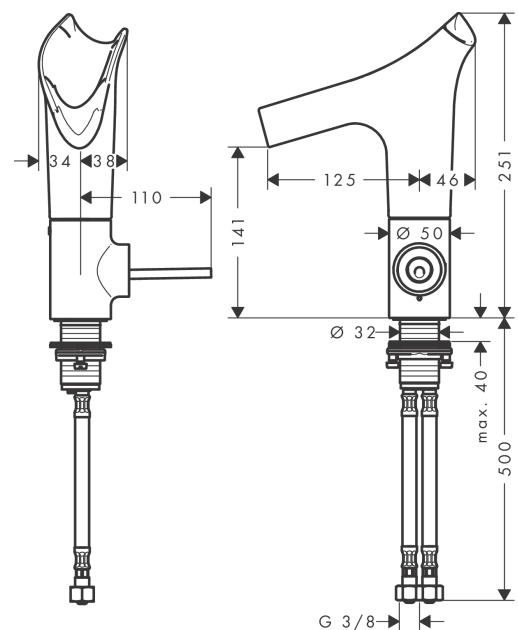

AXOR Starck V

Single lever basin mixer 140 with glass spout and waste set - diamond cut

Surfaces: Article Number: **12122140**

product features

- consists of: single lever basin mixer, waste set
- ComfortZone 140
- projection: 125 mm
- spout height: 141 mm
- swivel range adjustable in 3 steps 95°, 120° or 360°
- spray type: laminar spray
- EasyClick connection between body and spout with SafetyStop-function
- Spout is dishwasher safe
- material spout: crystal glass
- maximum flow rate at 3 bar: 4 l/min
- ceramic cartridge
- non-closing waste set
- connection type: G 3/8 connections
- connection dimension: DN15
- handle can be positioned on the right or left
- handle position on the side: bottom-side at the base body (not suitable for wash bowls)

Technology

Product image

Scale drawing

AXOR Starck V
Single lever basin mixer 140 with glass spout and waste set - diamond cut
Surfaces: Article Number: **12122140**

Flowchart