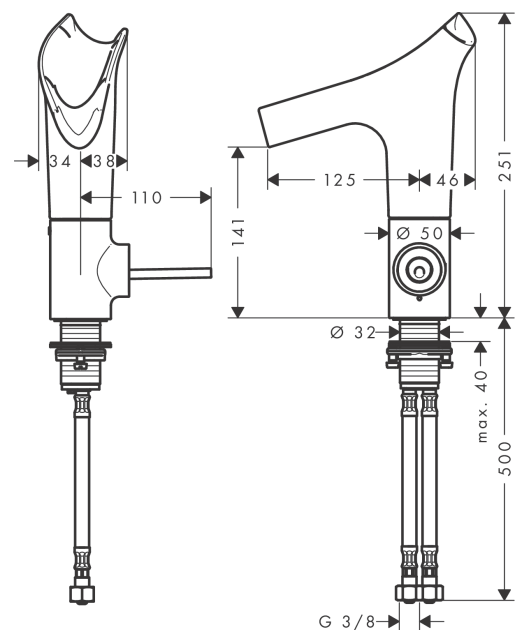

### Single lever basin mixer 140 with glass spout and waste set - diamond cut

Surfaces: Article Number: **12122130**

#### product features

- consists of: single lever basin mixer, waste set
- ComfortZone 140
- projection: 125 mm
- spout height: 141 mm
- swivel range adjustable in 3 steps 95°, 120° or 360°
- spray type: laminar spray
- EasyClick connection between body and spout with SafetyStop-function
- Spout is dishwasher safe
- material spout: crystal glass
- maximum flow rate at 3 bar: 4 l/min
- ceramic cartridge
- non-closing waste set
- connection type: G 3/8 connections
- connection dimension: DN15
- handle can be positioned on the right or left
- handle position on the side: bottom-side at the base body (not suitable for wash bowls)

#### Scale drawing

**AXOR Starck V**  
**Single lever basin mixer 140 with glass spout and waste set - diamond cut**  
Surfaces: Article Number: **12122130**