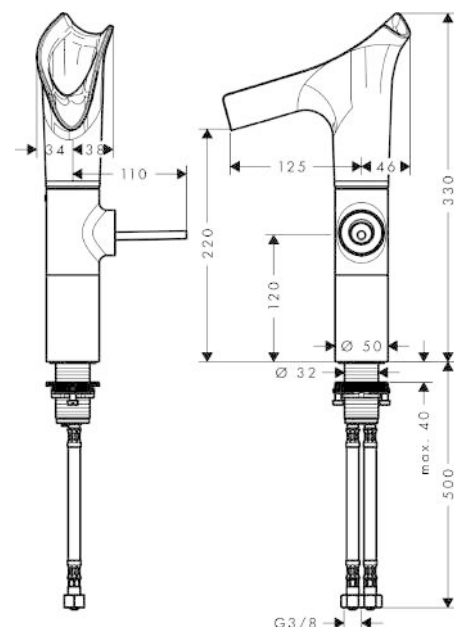

### Single lever basin mixer 220 with glass spout for wash bowls with waste set

Surfaces: Article Number: **12114950**

#### product features

- consists of: single lever basin mixer, waste set
- ComfortZone 220
- projection: 125 mm
- spout height: 220 mm
- swivel range adjustable in 3 steps 95°, 120° or 360°
- spray type: laminar spray
- EasyClick connection between body and spout with SafetyStop-function
- Spout is dishwasher safe
- material spout: crystal glass
- maximum flow rate at 3 bar: 4 l/min
- ceramic cartridge
- non-closing waste set
- connection type: G 3/8 connections
- connection dimension: DN15
- handle can be positioned on the right or left
- not recommended for the public and semi-public area

#### Scale drawing

**AXOR Starck V**  
**Single lever basin mixer 220 with glass spout for wash bowls with waste set**  
Surfaces: Article Number: **12114950**