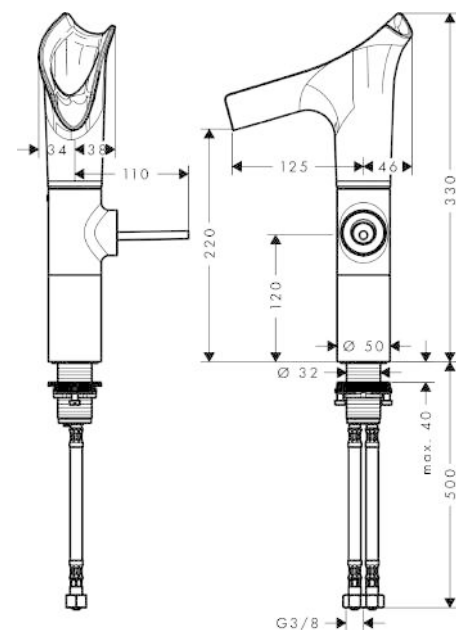

AXOR Starck V

Single lever basin mixer 220 with glass spout for wash bowls with waste set

Surfaces: Article Number: 12114330

product features

- consists of: single lever basin mixer, waste set
- ComfortZone 220
- projection: 125 mm
- spout height: 220 mm
- swivel range adjustable in 3 steps 95°, 120° or 360°
- spray type: laminar spray
- EasyClick connection between body and spout with SafetyStop-function
- Spout is dishwasher safe
- material spout: crystal glass
- maximum flow rate at 3 bar: 4 l/min
- ceramic cartridge
- non-closing waste set
- connection type: G 3/8 connections
- connection dimension: DN15
- handle can be positioned on the right or left
- not recommended for the public and semi-public area

Technology

Product image

Scale drawing

AXOR Starck V
Single lever basin mixer 220 with glass spout for wash bowls with waste set
Surfaces: Article Number: **12114330**

Flowchart