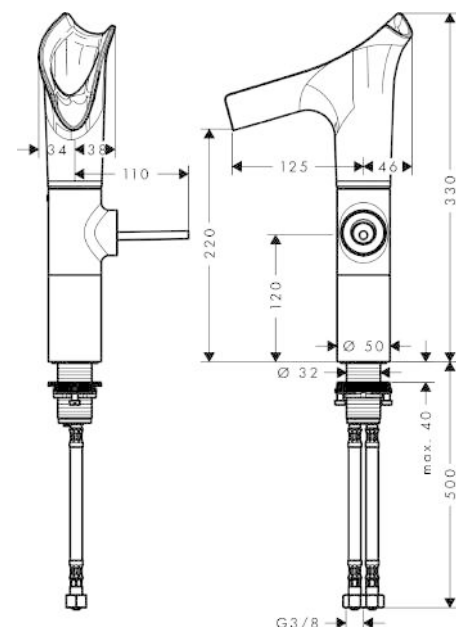

AXOR Starck V

Single lever basin mixer 220 with glass spout for wash bowls with waste set

Surfaces: Article Number: 12114310

product features

- consists of: single lever basin mixer, waste set
- ComfortZone 220
- projection: 125 mm
- spout height: 220 mm
- swivel range adjustable in 3 steps 95°, 120° or 360°
- spray type: laminar spray
- EasyClick connection between body and spout with SafetyStop-function
- Spout is dishwasher safe
- material spout: crystal glass
- maximum flow rate at 3 bar: 4 l/min
- ceramic cartridge
- non-closing waste set
- connection type: G 3/8 connections
- connection dimension: DN15
- handle can be positioned on the right or left
- not recommended for the public and semi-public area

Technology

Product image

Scale drawing

AXOR Starck V
Single lever basin mixer 220 with glass spout for wash bowls with waste set
Surfaces: Article Number: **12114310**

Flowchart