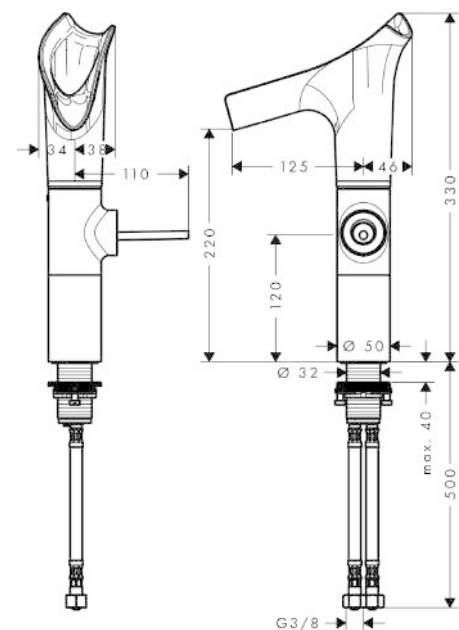

### Single lever basin mixer 220 with glass spout for wash bowls with waste set

Surfaces: Article Number: 12114250

#### product features

- consists of: single lever basin mixer, waste set
- ComfortZone 220
- projection: 125 mm
- spout height: 220 mm
- swivel range adjustable in 3 steps 95°, 120° or 360°
- spray type: laminar spray
- EasyClick connection between body and spout with SafetyStop-function
- Spout is dishwasher safe
- material spout: crystal glass
- maximum flow rate at 3 bar: 4 l/min
- ceramic cartridge
- non-closing waste set
- connection type: G 3/8 connections
- connection dimension: DN15
- handle can be positioned on the right or left
- not recommended for the public and semi-public area

#### Scale drawing

**AXOR Starck V**  
**Single lever basin mixer 220 with glass spout for wash bowls with waste set**  
Surfaces: Article Number: **12114250**