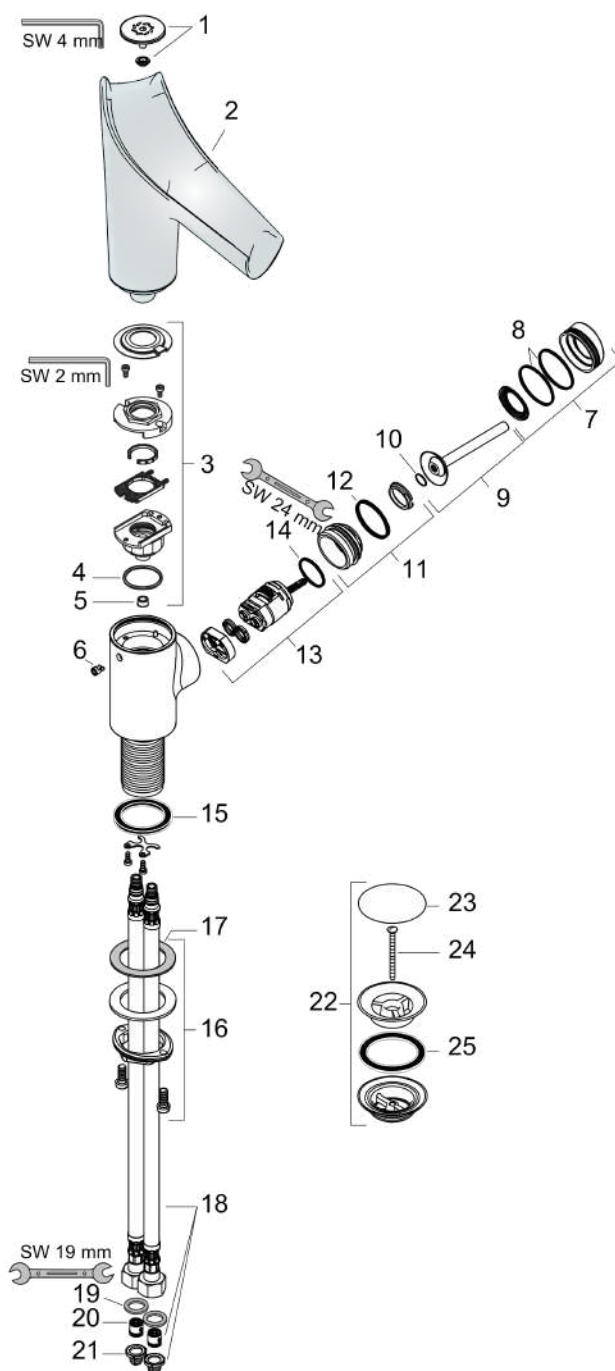

## Scale drawing

## Flowchart

**AXOR Starck V**  
**Single lever basin mixer 140 with glass spout and waste set**  
 Surfaces: Article Number: 12112340

## Exploded Drawing

Year of production: >11/16

**AXOR Starck V**  
**Single lever basin mixer 140 with glass spout and waste set**  
 Surfaces: Article Number: **12112340**

## Spare part list

Year of production: >11/16

Pos.		Article Number	PC	PU
1	spray head cpl.	92486330	65	1
2	spout cpl.	92487000	21	1
3	service unit	92488000	16	1
4	O-ring 26x2	98147000	1	1
5	flow limiter (4 l/min)	92491000	4	1
6	pushbutton	92492330	99	1
7	escutcheon	92489330	99	1
8	O-ring 35x1,5	92114000	2	1
9	handle	92490330	99	1
10	O-ring 9x2	98119000	1	1
11	nut	95667000	7	1
12	O-Ring 30x2	98186000	1	1
13	cartridge, assy	96339000	12	1
14	O-ring 21,95x1,78	95169000	1	1
15	flat seal	98749000	2	1
16	fixing set (Ø 32)	13961000	7	1
17	lever collar	97548000	1	1
18	connection hose 450 mm M8x0,75 G3/8	98809000	10	1
19	sealing set	95581000	2	1
20	non return valve DW 10	96456000	3	1
21	filter packing	95291000	4	1
22	waste	50001330	99	1
23	cover	97141330	56	1
24	screw	98000000	2	1
25	form ring	96361000	3	1
a	fixation extension 35 mm	13898000	12	1
b	spray body (recommended at operating pressure < 0,15 MPa)	92341000	14	1