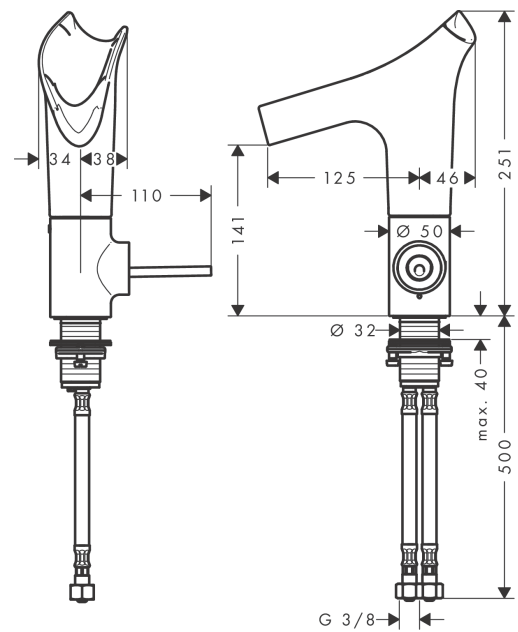

### Single lever basin mixer 140 with glass spout and waste set

Surfaces: Article Number: **12112340**

#### product features

- consists of: single lever basin mixer, waste set
- ComfortZone 140
- projection: 125 mm
- spout height: 141 mm
- swivel range adjustable in 3 steps 95°, 120° or 360°
- spray type: laminar spray
- EasyClick connection between body and spout with SafetyStop-function
- Spout is dishwasher safe
- material spout: crystal glass
- maximum flow rate at 3 bar: 4 l/min
- ceramic cartridge
- non-closing waste set
- connection type: G 3/8 connections
- connection dimension: DN15
- handle can be positioned on the right or left
- handle position on the side: bottom-side at the base body (not suitable for wash bowls)
- not recommended for the public and semi-public area

#### Technology

**AXOR Starck V**  
**Single lever basin mixer 140 with glass spout and waste set**  
 Surfaces: Article Number: **12112340**

## Scale drawing