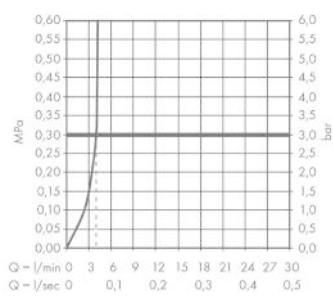

AXOR Starck V
Single lever basin mixer 140 with glass spout and waste set
Surfaces: Article Number: **12112340**

Product image

Scale drawing

Flowchart