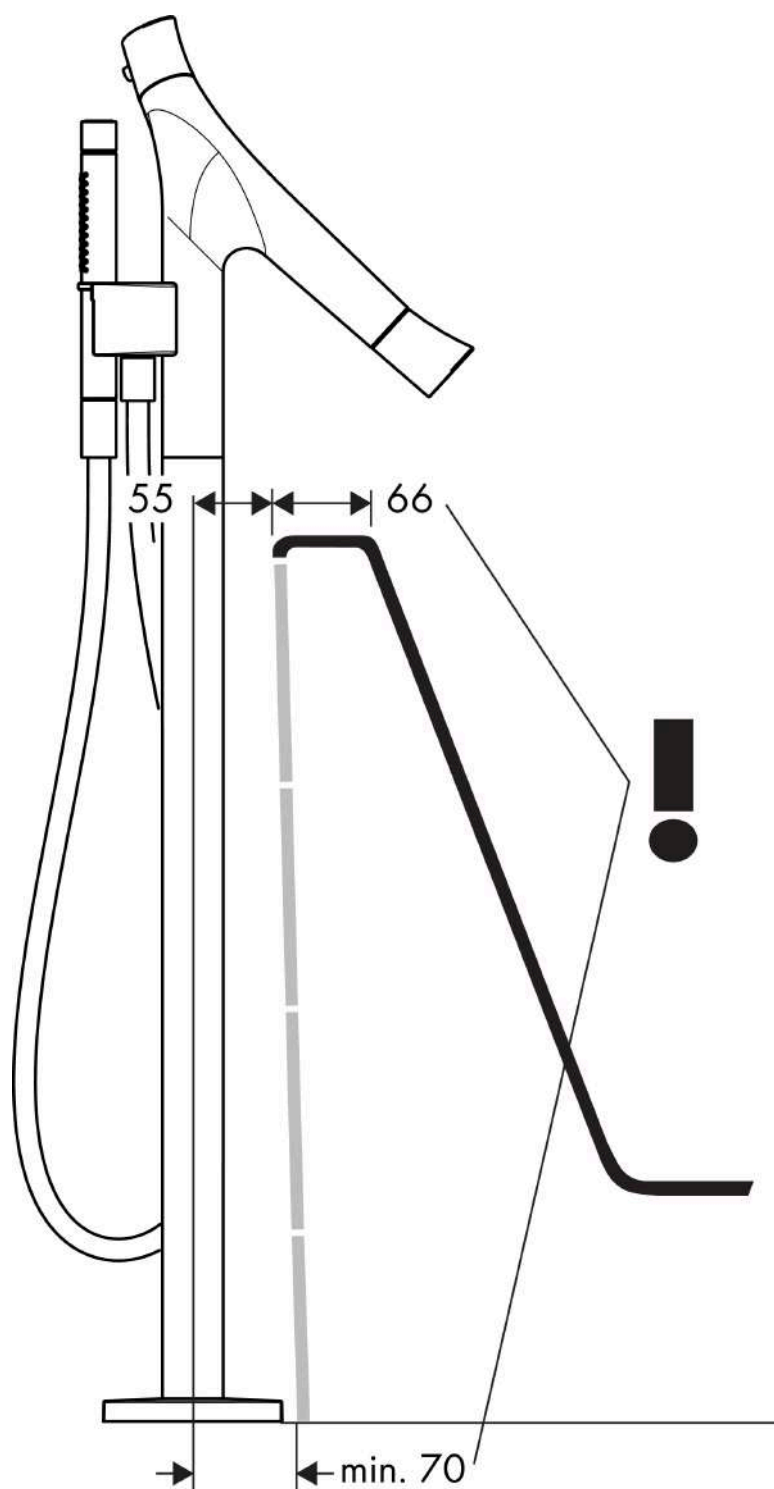

AXOR Starck Organic
Bath thermostat floor-standing
Surfaces: Article Number: **12016000**

Installation examples