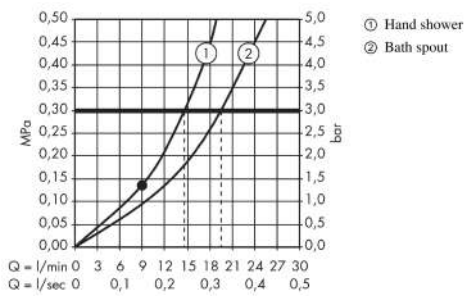

AXOR Starck Organic
Bath thermostat floor-standing
Surfaces: Article Number: **12016000**

Flowchart