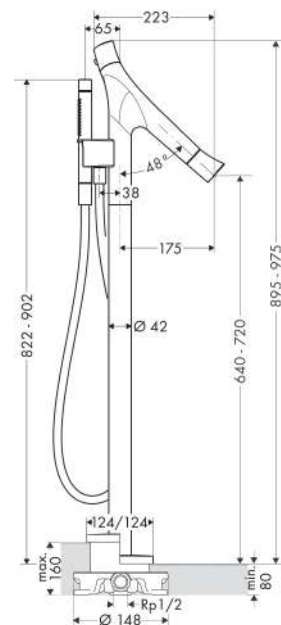

Scale drawing