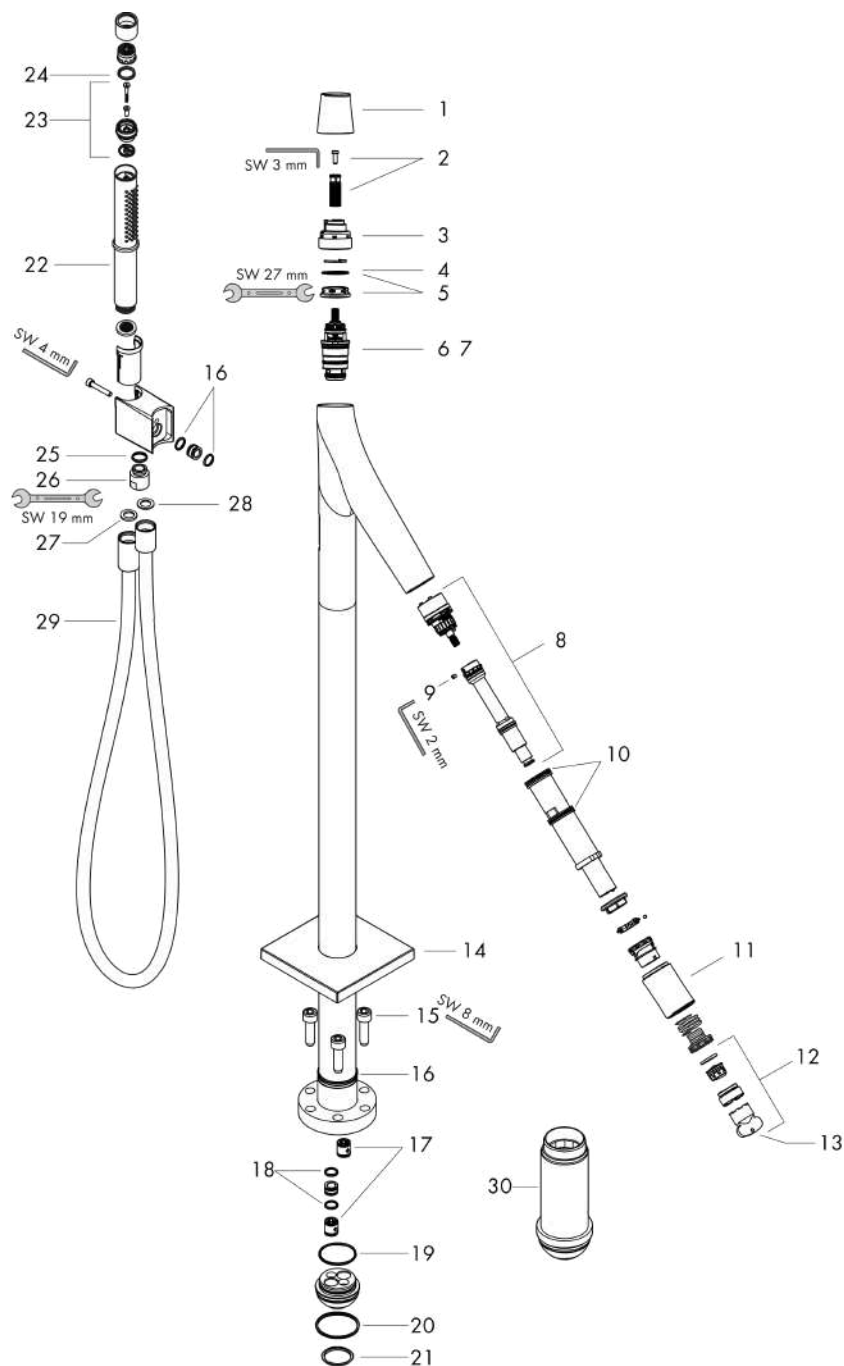

AXOR Starck Organic
Bath thermostat floor-standing
Surfaces: Article Number: **12016000**

Exploded Drawing

Year of production: >10/13

AXOR Starck Organic
Bath thermostat floor-standing
Surfaces: Article Number: **12016000**

Spare part list

Year of production: >10/13

Pos.		Article Number	PC	PU
1	handle for thermostat	98334000	15	1
2	handle fixing set	95843000	3	1
3	safety set	95839000	6	1
4	O-ring 26x1,5	98390000	1	1
5	nut	98913000	6	1
6	thermostat cartridge	98282000	14	1
7	cartridge for exchanged connections	92373000	18	1
8	shut off unit with selector	92220000	15	1
9	hollow set screw M4x5	92846000	4	1
10	O-ring 28x2,5	98209000	1	1
11	spout cpl.	92133000	16	1
12	aerator M24x1 (30 l/min)	92132000	12	1
13	special tool	95290000	3	1
14	escutcheon	92134000	13	1
15	hexagon socket screw M10x35	97670000	5	1
16	O-ring 41x2	98212000	1	1
17	set of non return valves DW 15	94074000	5	1
18	O-ring 11x2	98127000	1	1
19	O-Ring 36x2,5	98190000	1	1
20	O-ring 44x2,5	98162000	2	1
21	O-ring 29x3	98371000	2	1
22	handshower	95390000	18	1
23	selector assy	95511000	4	1
24	O-Ring 14x2,5	98189000	1	1
25	O-ring 14x2	98129000	1	1
26	connecting thread	95392000	6	1
27	filter packing	94246000	1	1
28	seal	98058000	1	1
29	shower hose 1,25 m	28282000	99	1
30	extension set 60 mm	92135000	16	1
a	flow-restrictor-set	92019000	2	1
b	concealed item	10452180	99	1
c	sealing foil	96441000	16	1