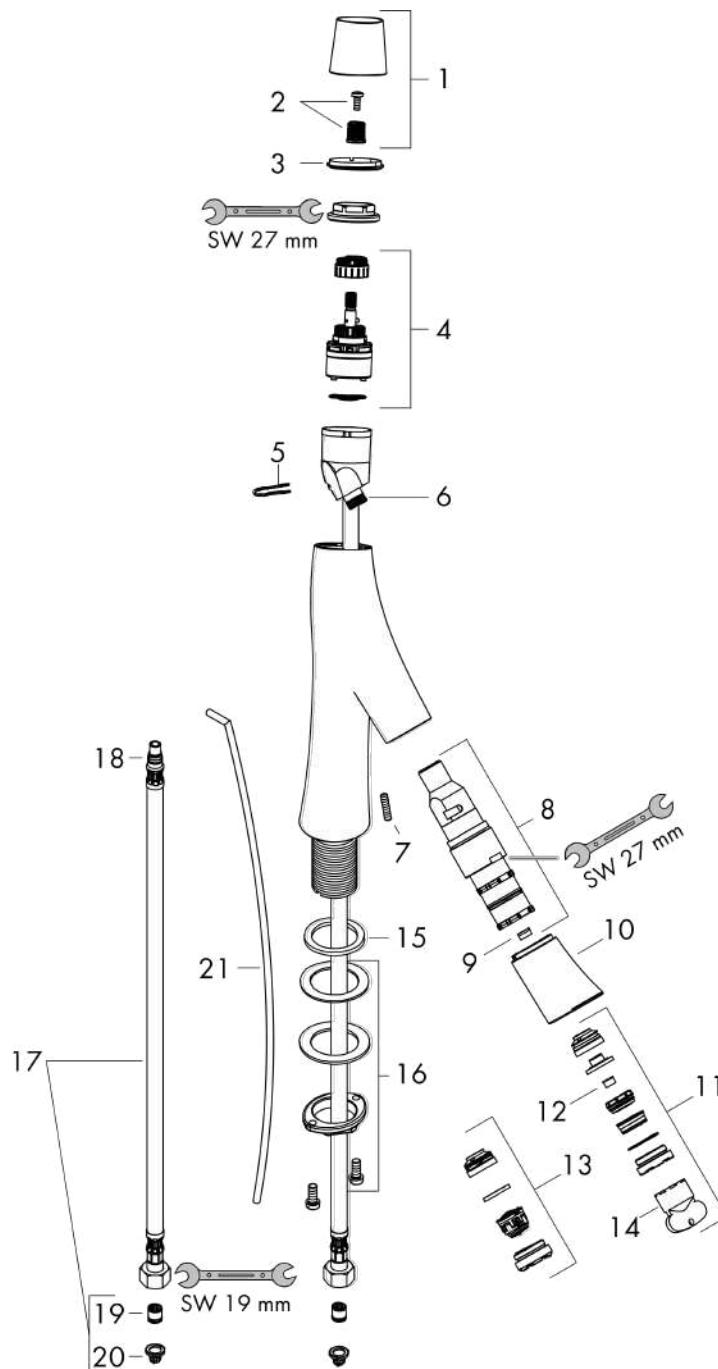

## Flowchart

**AXOR Starck Organic**  
**2-handle basin mixer 50 for hand washbasins with pop-up waste set**  
 Surfaces: Article Number: **12014000**

## Exploded Drawing

Year of production: >11/12

**AXOR Starck Organic**  
**2-handle basin mixer 50 for hand washbasins with pop-up waste set**  
 Surfaces: Article Number: **12014000**

## Spare part list

Year of production: >11/12

Pos.		Article Number	PC	PU
1	handle	98296000	12	1
2	handle fixing set	98932000	5	1
3	color-ring cold / hot water	98304000	3	1
4	cartridge, assy	98303000	12	1
5	cramp	98403000	3	1
6	O-ring 11x1,5	98385000	1	1
7	hollow set screw M5x16	98404000	1	1
8	shut off cartridge	98302000	16	1
9	flow limiter (3,5 l/min)	98405000	3	1
10	spout cpl.	98297000	14	1
11	spray former	98299000	14	1
12	flow limiter (5 l/min)	95311000	2	1
13	aerator M24x1 (7 l/min)	98300000	10	1
14	special tool	95158000	2	1
15	flat seal	98749000	2	1
16	fixing set (Ø 32)	13961000	7	1
17	connection hose 600 mm M8x0,75 G3/8	95664000	8	1
18	O-ring 7x1,5	98422000	1	1
19	non return valve DW 10	96456000	3	1
20	filter packing	95291000	4	1
21	pull rod	96923000	8	1
a	pop up waste	94139000	99	1
b	fixation extension 35 mm	13898000	12	1