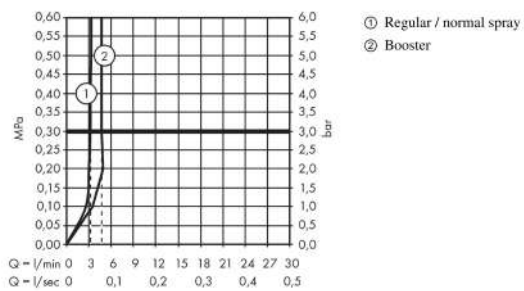

AXOR Starck Organic
2-handle basin mixer 50 for hand washbasins with pop-up waste set
Surfaces: Article Number: **12014000**

Flowchart