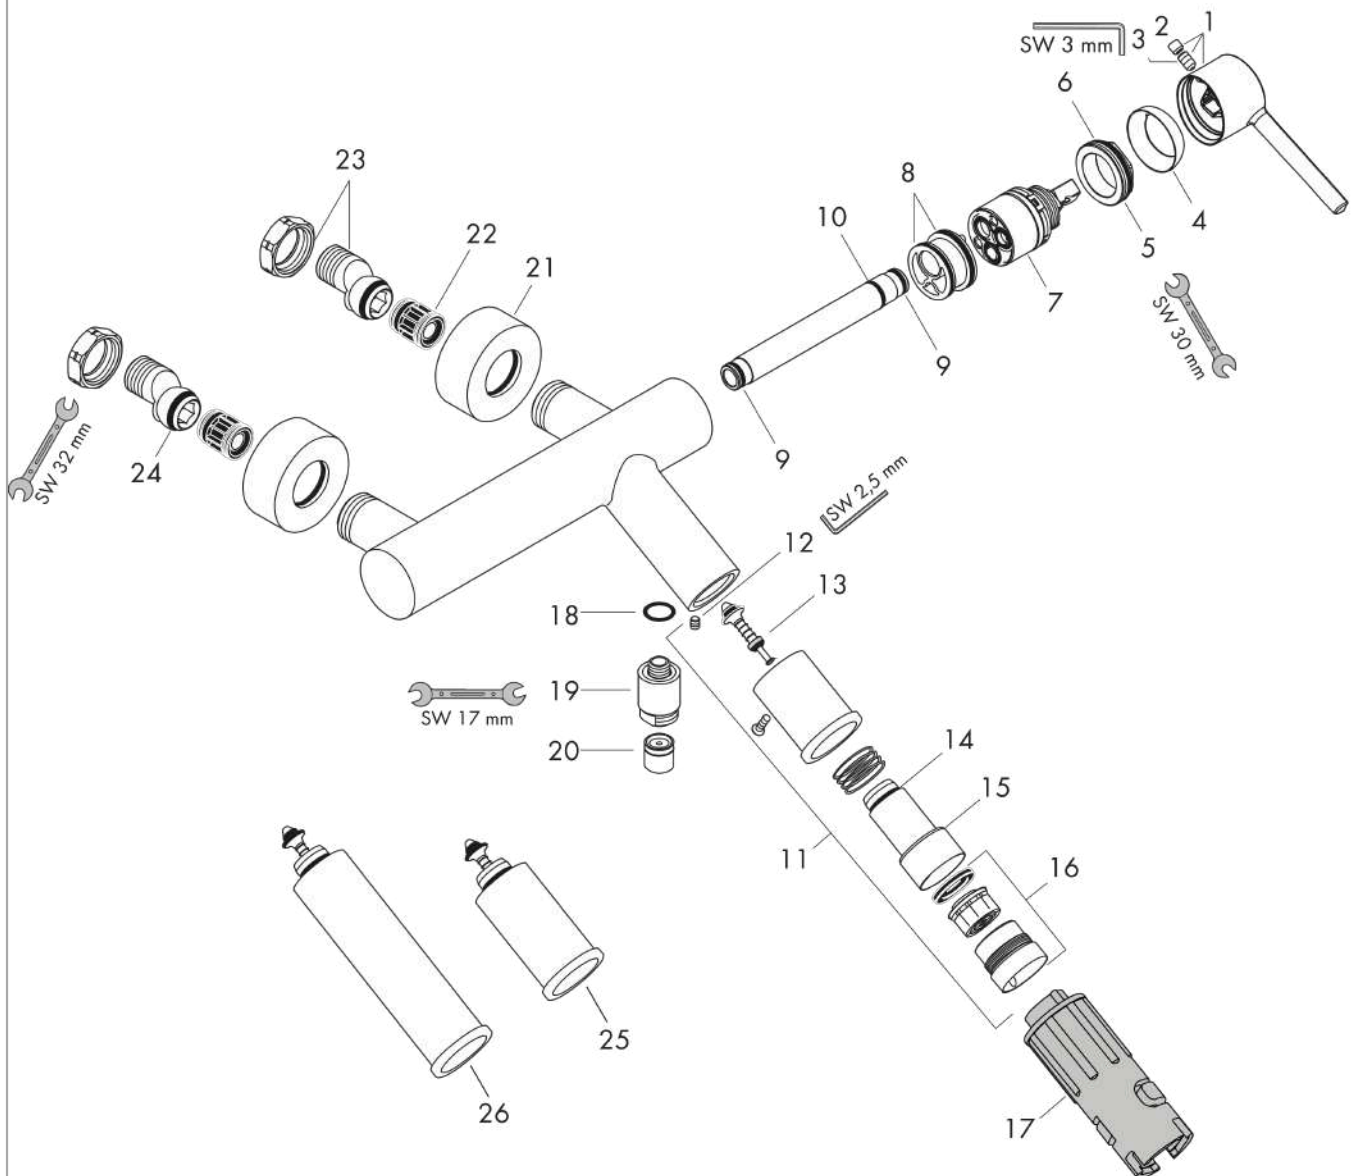

### Flowchart

## AXOR Starck

Single lever manual bath mixer for exposed installation with lever handle

Surfaces: Art. no. : 10465000

### Exploded Drawing

Year of production: >09/16

### Spare part list

Year of production: >09/16

Pos.		Art. no.	Price	PU
1	handle	92927000	-	1
2	screw cover	96762000	-	1
3	hollow set screw M6x10 DIN 916	96029000	-	1
4	flange	96763000	-	1
5	nut	97209000	-	1
6	O-ring 33x2	98154000	-	1
7	cartridge, assy	92730000	-	1
8	O-ring 29x2	98391000	-	1
9	O-ring 11x2	98127000	-	1
10	O-ring 12x2	98214000	-	1
11	selector assy	96294000	-	1
12	hollow set screw M5x6	98482000	-	1
13	selector	96297000	-	1
14	O-ring 16x2	98133000	-	1
15	O-ring 24x2	98388000	-	1
16	aerator M30x1 (25 l/min)	96296000	-	1
17	special tool set	58085000	-	1
18	O-ring 13x2	98128000	-	1
19	connecting thread	97527000	-	1
20	set of non return valves DW 15	94074000	-	1
21	escutcheon Ø 59 mm	97507000	-	1
22	noise reduction	96429000	-	1
23	set of S-unions with nuts	96742000	-	1
24	O-ring 18x2,5	98139000	-	1