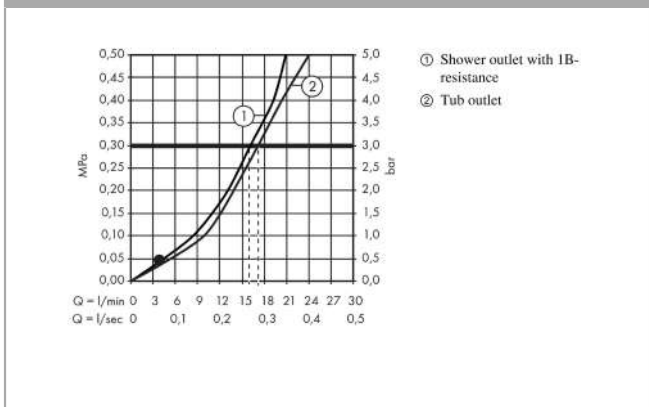

AXOR Starck

Single lever manual bath mixer for exposed installation with lever handle

Surfaces: Art. no. : 10465000

Product image

Scale drawing

Flowchart