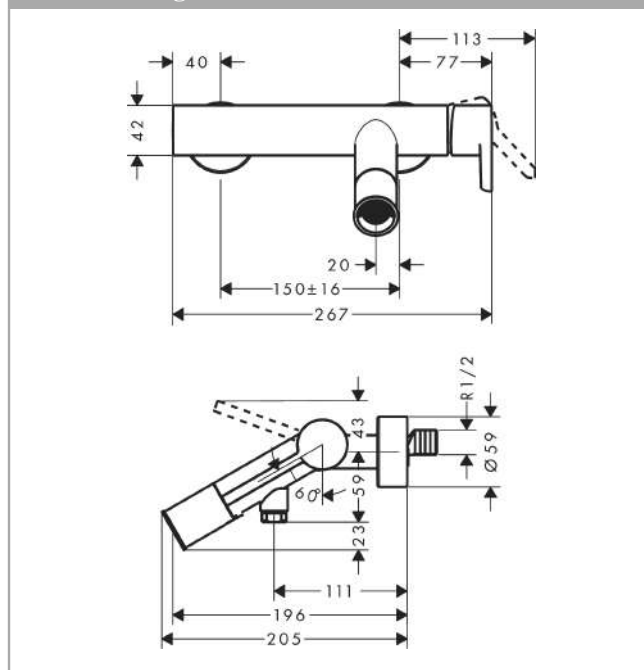

#### product features

- designed to run 2 outlets
- spout 200 mm long
- Centre distance: 150 mm ± 16 mm
- Spray type mixer: normal spray
- Maximum flow rate (at 3 bar): 18 l/min
- Flow rate for bath spout (at 3 bar): 18 l/min
- Flow rate of hand shower (at 3 bar): 16 l/min
- ceramic cartridge
- Maximum temperature can be adjusted on installation
- diverter with automatic resetting
- Non-return valve
- with silencer
- exposed installation
- Noise class: II
- Connection type: S connections
- Min. operating pressure: 1 bar
- Max. operating pressure: 10 bar
- matching handle design for the AXOR Starck basin mixers with lever handles
- non thermostatic

### Scale drawing