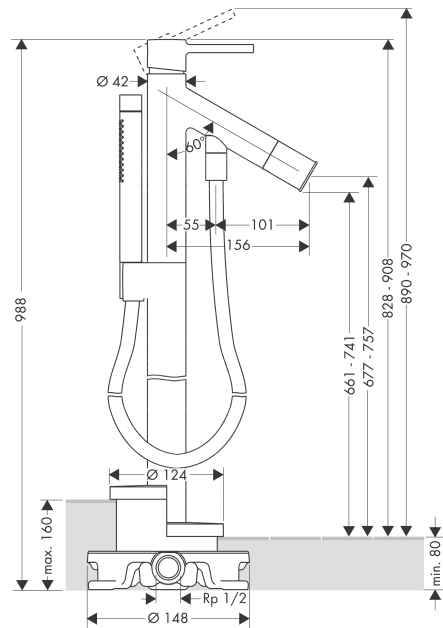

## product features

- Consists of: Floor-standing single lever bath mixer, baton hand shower, shower holder
- designed to run 2 outlets
- spout 156 mm long
- Spray type mixer: normal spray
- Spray type hand shower: Rain, Mono
- Maximum flow rate (at 3 bar): 18 l/min
- Flow rate for bath spout (at 3 bar): 18 l/min
- Flow rate of hand shower (at 3 bar): 15 l/min
- ceramic cartridge
- Maximum temperature can be adjusted on installation
- diverter with automatic resetting
- Non-return valve
- Noise class: I
- Connection type: basic set
- Min. operating pressure: 1 bar
- Max. operating pressure: 10 bar
- WRAS 2110036 - Approval letter

## Certificates

**AXOR Starck**  
**Single lever bath mixer floor-standing with pin handle**  
 Surfaces: Art. no. : **10456250**

## Scale drawing