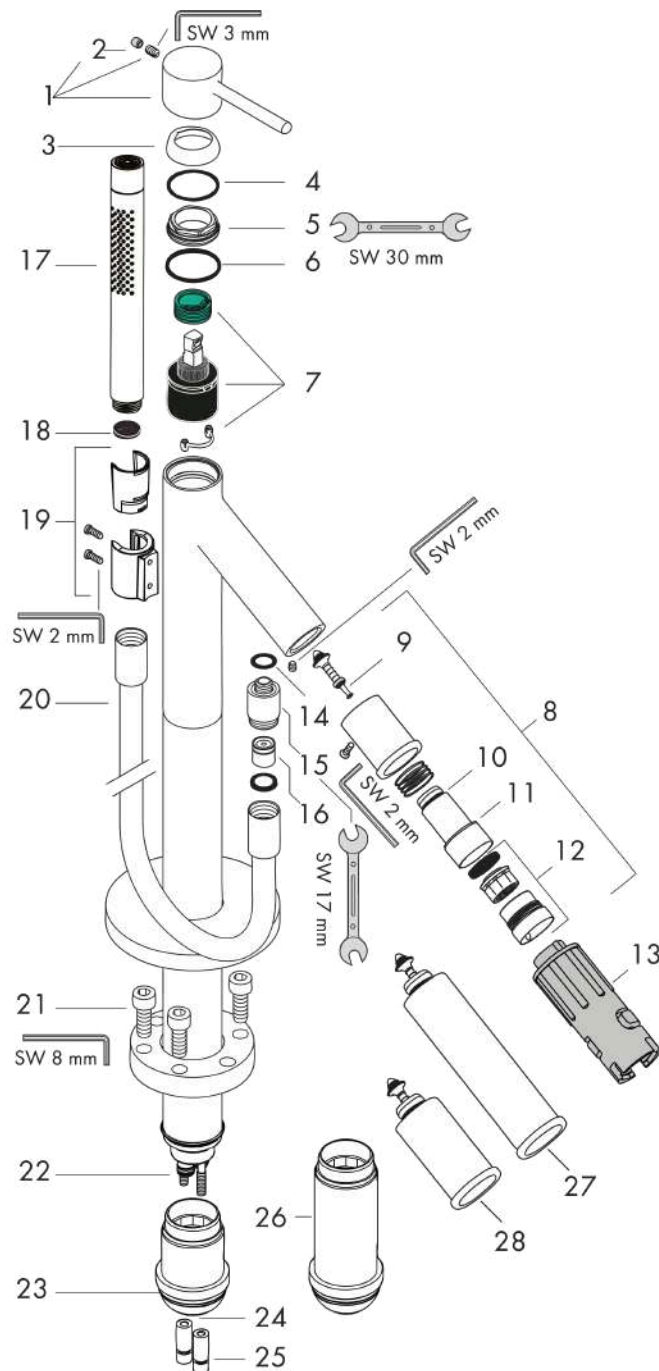

AXOR Starck
Single lever bath mixer floor-standing with pin handle
Surfaces: Art. no. : 10456250

Exploded Drawing

Year of production: >11/16

AXOR Starck
Single lever bath mixer floor-standing with pin handle
Surfaces: Art. no. : **10456250**

Spare part list

Year of production: >11/16

Pos.		Art. no.	Price	PU
1	handle	10093250	-	1
2	screw cover	96762000	-	1
3	flange	96763250	-	1
4	O-ring 33x2	98154000	-	1
5	nut	97209000	-	1
6	O-ring 35x2	92604000	-	1
7	cartridge, assy	92730000	-	1
8	selector assy	96294250	-	1
9	selector	96297000	-	1
10	O-ring 16x2	98133000	-	1
11	O-ring 24x2	98388000	-	1
12	aerator M30x1 (25 l/min)	96296250	-	1
13	special tool set	58085000	-	1
14	O-ring 13x2	98128000	-	1
15	connecting thread	97527250	-	1
16	set of non return valves DW 15	94074000	-	1
17	handshower	28532250	-	1
18	filter packing	94246000	-	1
19	shower holder, assy	96295250	-	1
20	shower hose 1,25 m	28282250	-	1
21	hexagon socket screw M10x35	97670000	-	1
22	O-ring 9x1,5	98117000	-	1
23	O-ring 44x2,5	98162000	-	1
24	O-ring 29x3	98371000	-	1
25	O-ring 7x2	98419000	-	1
26	extension for diverter 60 mm	10981250	-	1
27	extension for diverter 20 mm	10983250	-	1
28	extension set 60 mm	97686000	-	1
a	concealed item	10452180	-	1