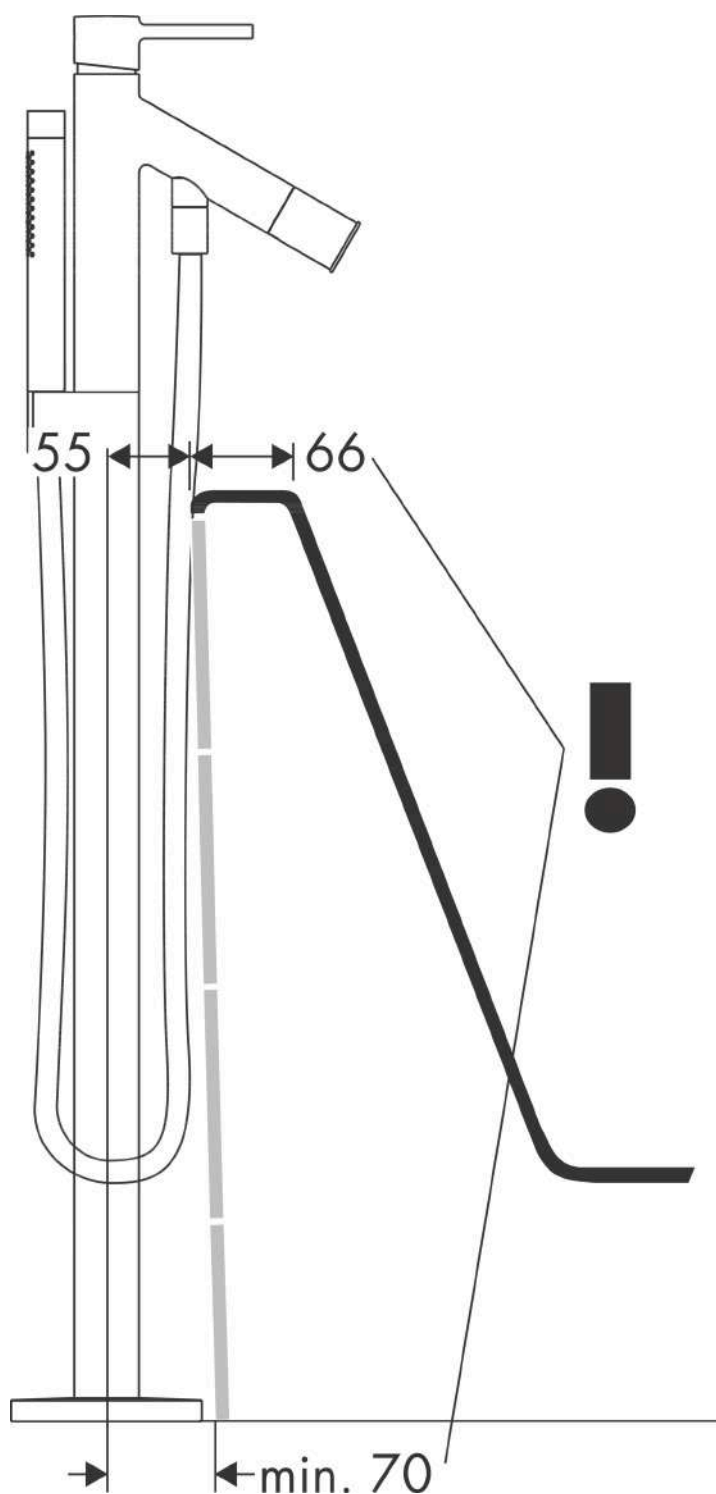

AXOR Starck
Single lever bath mixer floor-standing with pin handle
Surfaces: Art. no. : **10456250**

Installation examples