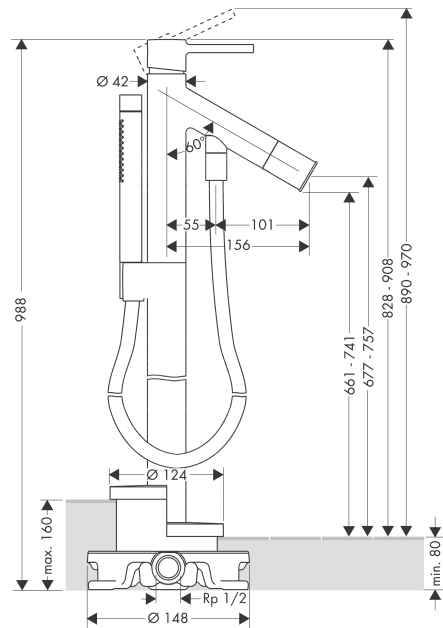

AXOR Starck
Single lever bath mixer floor-standing with pin handle
 Surfaces: Art. no. : **10456140**

product features

- Consists of: Floor-standing single lever bath mixer, baton hand shower, shower holder
- designed to run 2 outlets
- spout 156 mm long
- Spray type mixer: normal spray
- Spray type hand shower: Rain, Mono
- Maximum flow rate (at 3 bar): 18 l/min
- Flow rate for bath spout (at 3 bar): 18 l/min
- Flow rate of hand shower (at 3 bar): 15 l/min
- ceramic cartridge
- Maximum temperature can be adjusted on installation
- diverter with automatic resetting
- Non-return valve
- Noise class: I
- Connection type: basic set
- Min. operating pressure: 1 bar
- Max. operating pressure: 10 bar
- WRAS 2110036 - Approval letter

Article Details

Price excl. VAT £ 2,425.00

Technology

Certificates

AXOR Starck
Single lever bath mixer floor-standing with pin handle
 Surfaces: Art. no. : **10456140**

Product image

Scale drawing

Flowchart

The consumption was measured in combination with the appropriate fittings (thermostat/mixer/in-wall valve) to reflect actual application in practice.

AXOR Starck
Single lever bath mixer floor-standing with pin handle
Surfaces: Art. no. : **10456140**