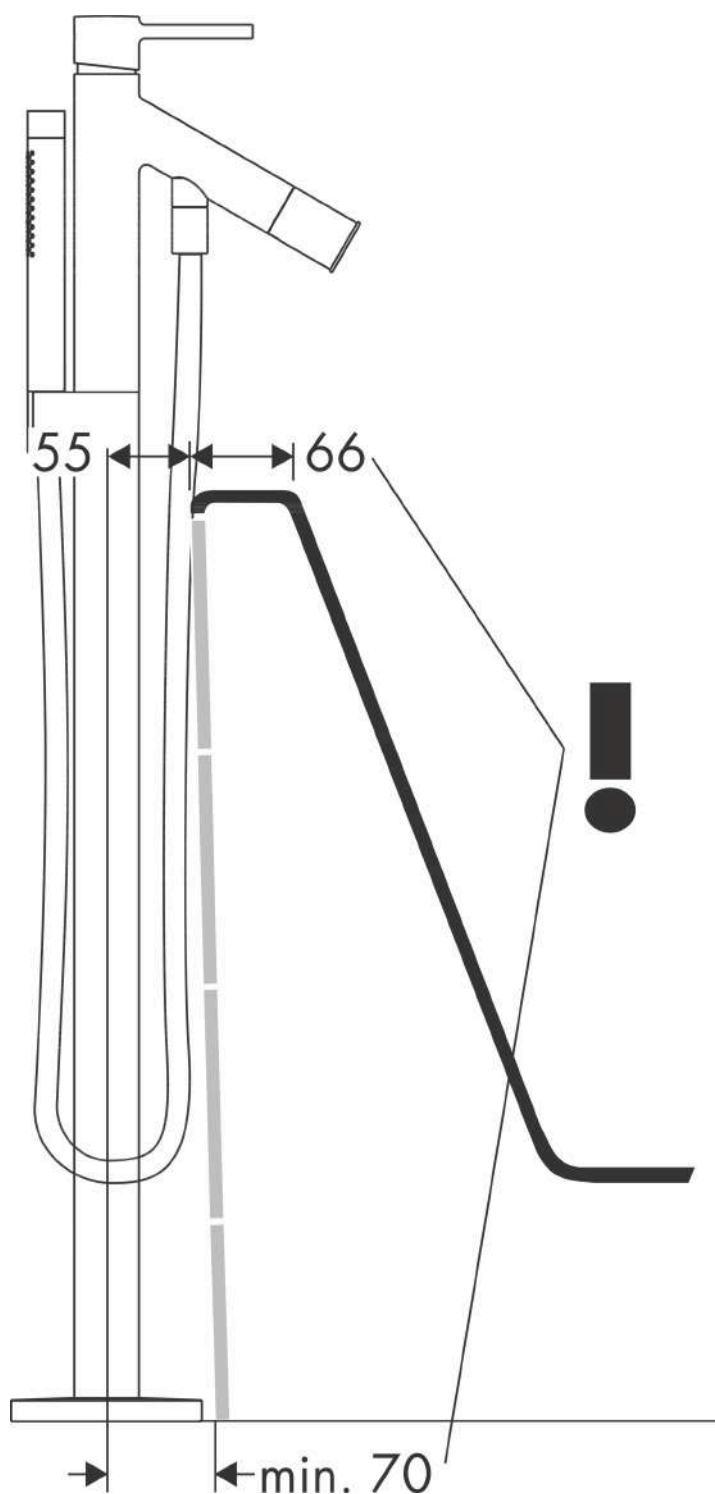

AXOR Starck
Single lever bath mixer floor-standing with pin handle
Surfaces: Art. no. : **10456140**

Installation examples