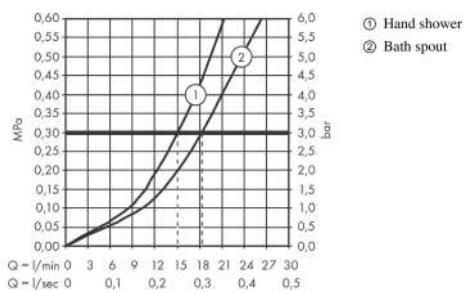

AXOR Starck
Single lever bath mixer floor-standing with pin handle
 Surfaces: Art. no. : **10456140**

product features

- Consists of: Floor-standing single lever bath mixer, baton hand shower, shower holder
- designed to run 2 outlets
- spout 156 mm long
- Spray type mixer: normal spray
- Spray type hand shower: Rain, Mono
- Maximum flow rate (at 3 bar): 18 l/min
- Flow rate for bath spout (at 3 bar): 18 l/min
- Flow rate of hand shower (at 3 bar): 15 l/min
- ceramic cartridge
- Maximum temperature can be adjusted on installation
- diverter with automatic resetting
- Non-return valve
- Noise class: I
- Connection type: basic set
- Min. operating pressure: 1 bar
- Max. operating pressure: 10 bar
- WRAS 2110036 - Approval letter

Article Details

Price excl. VAT £ 2,425.00

Technology

Certificates

AXOR Starck
Single lever bath mixer floor-standing with pin handle
 Surfaces: Art. no. : **10456140**

Product image

Scale drawing

Flowchart