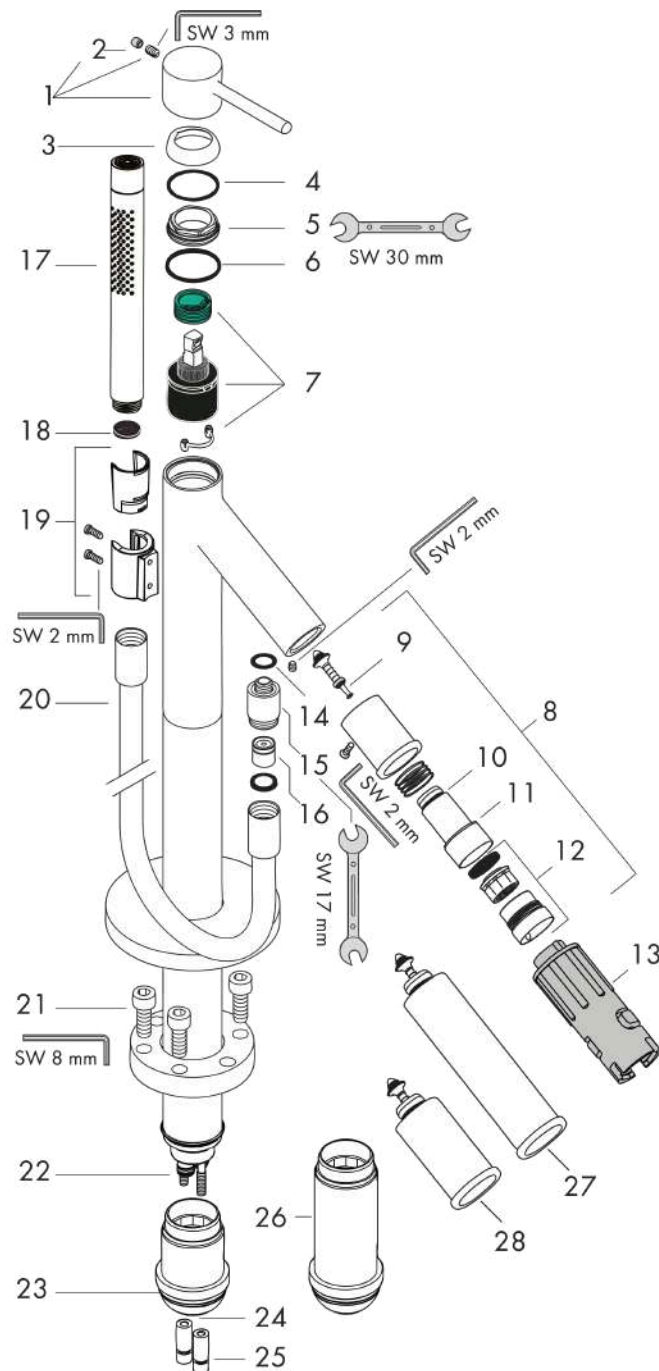

AXOR Starck
Single lever bath mixer floor-standing with pin handle
 Surfaces: Art. no. : **10456140**

product features

- Consists of: Floor-standing single lever bath mixer, baton hand shower, shower holder
- designed to run 2 outlets
- spout 156 mm long
- Spray type mixer: normal spray
- Spray type hand shower: Rain, Mono
- Maximum flow rate (at 3 bar): 18 l/min
- Flow rate for bath spout (at 3 bar): 18 l/min
- Flow rate of hand shower (at 3 bar): 15 l/min
- ceramic cartridge
- Maximum temperature can be adjusted on installation
- diverter with automatic resetting
- Non-return valve
- Noise class: I
- Connection type: basic set
- Min. operating pressure: 1 bar
- Max. operating pressure: 10 bar
- WRAS 2110036 - Approval letter

Installation examples

AXOR Starck
Single lever bath mixer floor-standing with pin handle
 Surfaces: Art. no. : **10456140**

Exploded Drawing

Year of production: >11/16

AXOR Starck
Single lever bath mixer floor-standing with pin handle
 Surfaces: Art. no. : **10456140**

Spare part list

Year of production: >11/16

Pos.		Art. no.	Price	PU
1	handle	10093140	-	1
2	screw cover	96762000	-	1
3	flange	96763140	-	1
4	O-ring 33x2	98154000	-	1
5	nut	97209000	-	1
6	O-ring 35x2	92604000	-	1
7	cartridge, assy	92730000	-	1
8	selector assy	96294140	-	1
9	selector	96297000	-	1
10	O-ring 16x2	98133000	-	1
11	O-ring 24x2	98388000	-	1
12	aerator M30x1 (25 l/min)	96296140	-	1
13	special tool set	58085000	-	1
14	O-ring 13x2	98128000	-	1
15	connecting thread	97527140	-	1
16	set of non return valves DW 15	94074000	-	1
17	handshower	28532140	-	1
18	filter packing	94246000	-	1
19	shower holder, assy	96295140	-	1
20	shower hose 1,25 m	28282140	-	1
21	hexagon socket screw M10x35	97670000	-	1
22	O-ring 9x1,5	98117000	-	1
23	O-ring 44x2,5	98162000	-	1
24	O-ring 29x3	98371000	-	1
25	O-ring 7x2	98419000	-	1
26	extension set 60 mm	97686000	-	1
27	extension for diverter 60 mm	10981140	-	1
28	extension for diverter 20 mm	10983140	-	1
a	concealed item	10452180	-	1