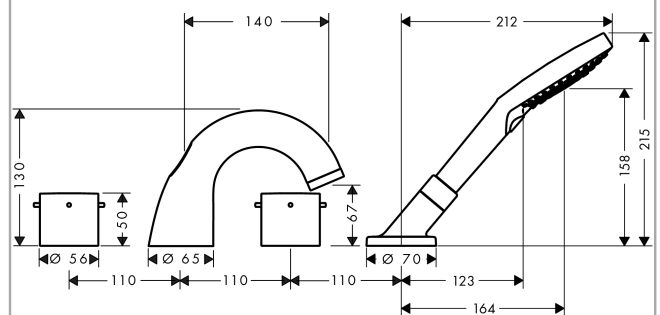

**AXOR Starck**  
**4-hole rim mounted bath mixer with zero handles**  
 Surfaces: Article Number: **10444310**

**product features**

- consists of: 4-hole rim mounted bath mixer, hand shower, shower hose, shower holder
- 2 functions
- projection: 140 mm
- spray type mixer: Normal spray
- spray type hand shower: Rain, RainAir, WhirlAir
- maximum pull-out length of hand shower: 1.10 m
- maximum flow rate at 3 bar: 22 l/min
- ceramic valves hot/ cold 180°
- diverter with automatic resetting
- non-return valve
- connection dimension: DN15
- connection type: basic set
- min. operating pressure: 1 bar
- max. operating pressure: 10 bar

**Technology**

**Product image**

**Scale drawing**

**AXOR Starck**  
**4-hole rim mounted bath mixer with zero handles**  
 Surfaces: Article Number: **10444310**

## Flowchart

The consumption was measured in combination with the appropriate fittings (thermosta/mixer/ in-wall valve) to reflect actual application in practice.