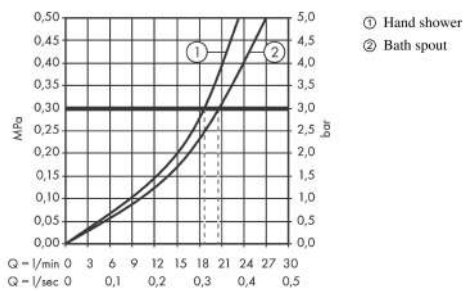

**AXOR Starck**  
**4-hole rim mounted bath mixer with zero handles**  
 Surfaces: Article Number: **10444310**

**product features**

- consists of: 4-hole rim mounted bath mixer, hand shower, shower hose, shower holder
- 2 functions
- projection: 140 mm
- spray type mixer: Normal spray
- spray type hand shower: Rain, RainAir, WhirlAir
- maximum pull-out length of hand shower: 1.10 m
- maximum flow rate at 3 bar: 22 l/min
- ceramic valves hot/ cold 180°
- diverter with automatic resetting
- non-return valve
- connection dimension: DN15
- connection type: basic set
- min. operating pressure: 1 bar
- max. operating pressure: 10 bar

## Flowchart

The consumption was measured in combination with the appropriate fittings (thermosta/mixer/ in-wall valve) to reflect actual application in practice.