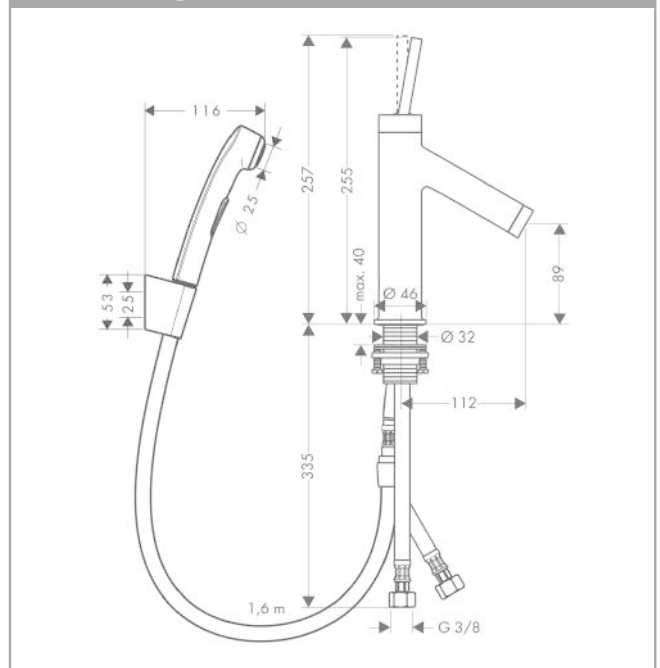

AXOR Starck

Single lever basin mixer 90 with bidet 1jet shower spray and shower hose 1.6 m

Surfaces: Art. no. : 10300950

product features

- Consists of: single lever basin mixer, bidet hand shower, shower holder, shower hose, waste set
- ComfortZone 90 provides space for greater freedom of movement
- spout 112 mm long
- spout height: 89 mm
- free-standing installation
- Spray pattern: normal spray
- Spray pattern bidet: shower spray
- Maximum flow rate (at 3 bar): 5 l/min
- ceramic cartridge
- push-open waste set G 1¼
- QuickClean technology for easy limescale removal
- operating pressure: min. 2.5 bar / max. 10 bar
- please specify when ordering if required for low pressure
- maximum flow rate shower spray : 8 l/min at 3 bar
- consisting of: bidet 1jet shower spray (#32128000)

Article Details

Price excl. VAT

£ 909.50

Technology

Product image

Scale drawing

AXOR Starck

Single lever basin mixer 90 with bidet 1jet shower spray and shower hose 1.6 m

Surfaces: Art. no. : 10300950

Flowchart