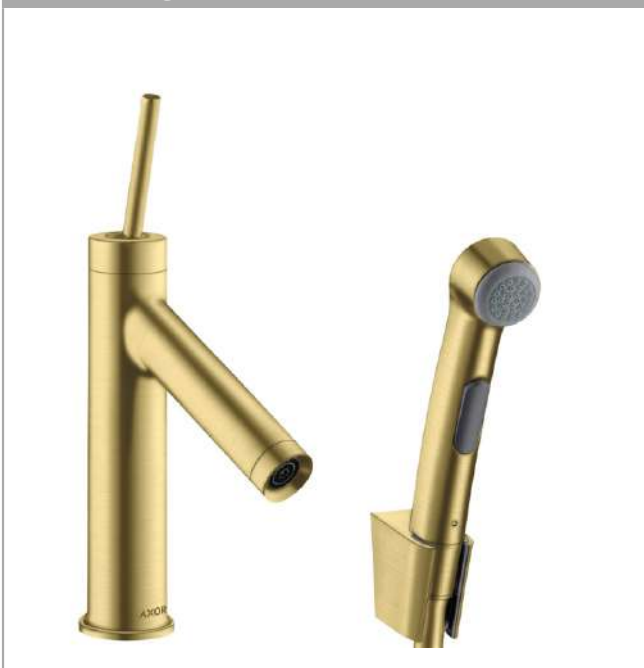

AXOR Starck

Single lever basin mixer 90 with bidet 1jet shower spray and shower hose 1.6 m

Surfaces: Art. no. : 10300950

product features

- Consists of: single lever basin mixer, bidet hand shower, shower holder, shower hose, waste set
- ComfortZone 90 provides space for greater freedom of movement
- spout 112 mm long
- spout height: 89 mm
- free-standing installation
- Spray pattern: normal spray
- Spray pattern bidet: shower spray
- Maximum flow rate (at 3 bar): 5 l/min
- ceramic cartridge
- push-open waste set G 1¼
- QuickClean technology for easy limescale removal
- operating pressure: min. 2.5 bar / max. 10 bar
- please specify when ordering if required for low pressure
- maximum flow rate shower spray : 8 l/min at 3 bar
- consisting of: bidet 1jet shower spray (#32128000)

Article Details

Price excl. VAT

£ 909.50

Technology

Product image

Scale drawing

AXOR Starck

Single lever basin mixer 90 with bidet 1jet shower spray and shower hose 1.6 m

Surfaces: Art. no. : 10300950

Flowchart